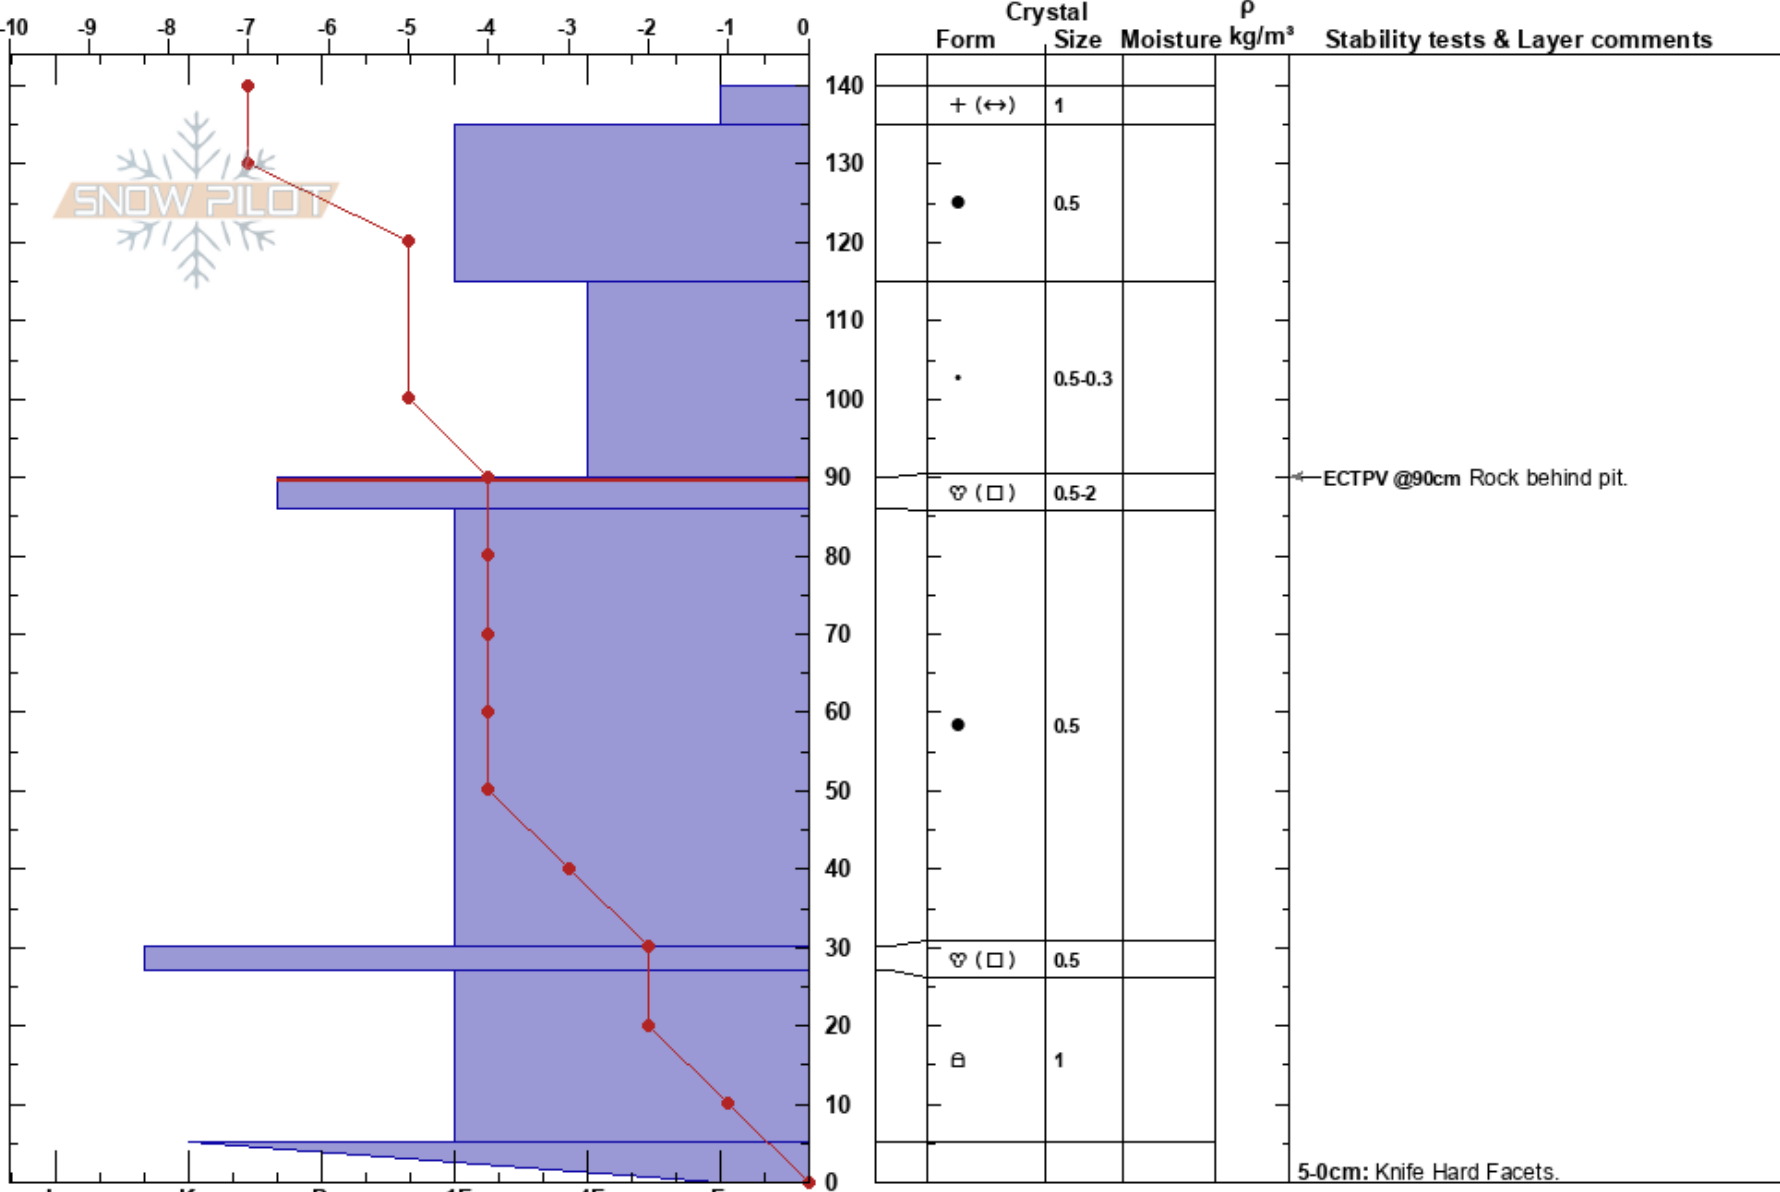

Cheeseman/Cocayne
 Craigieburn Range
 New Zealand
Elevation: 1860 ft
Aspect: SE

Brian Vestal
 21/08/2019 - 11:00
Co-ord:
Slope Angle: 36°
Wind Loading: previous

Stability: Good **HS:** 140 **Layer Notes:**
Air Temperature: -1°C **PS:** 5 90-86cm: Problematic layer
Sky Cover: FEW 5-0cm: Knife Hard Facets.
Precipitation: NO
Wind: Calm

Specifics: Pit dug in a Ski Area; Recent avalanche activity on different slopes; Ski tracks on slope; We skied slope; Poor pit location

Notes:

5-0cm: Knife Hard Facets.