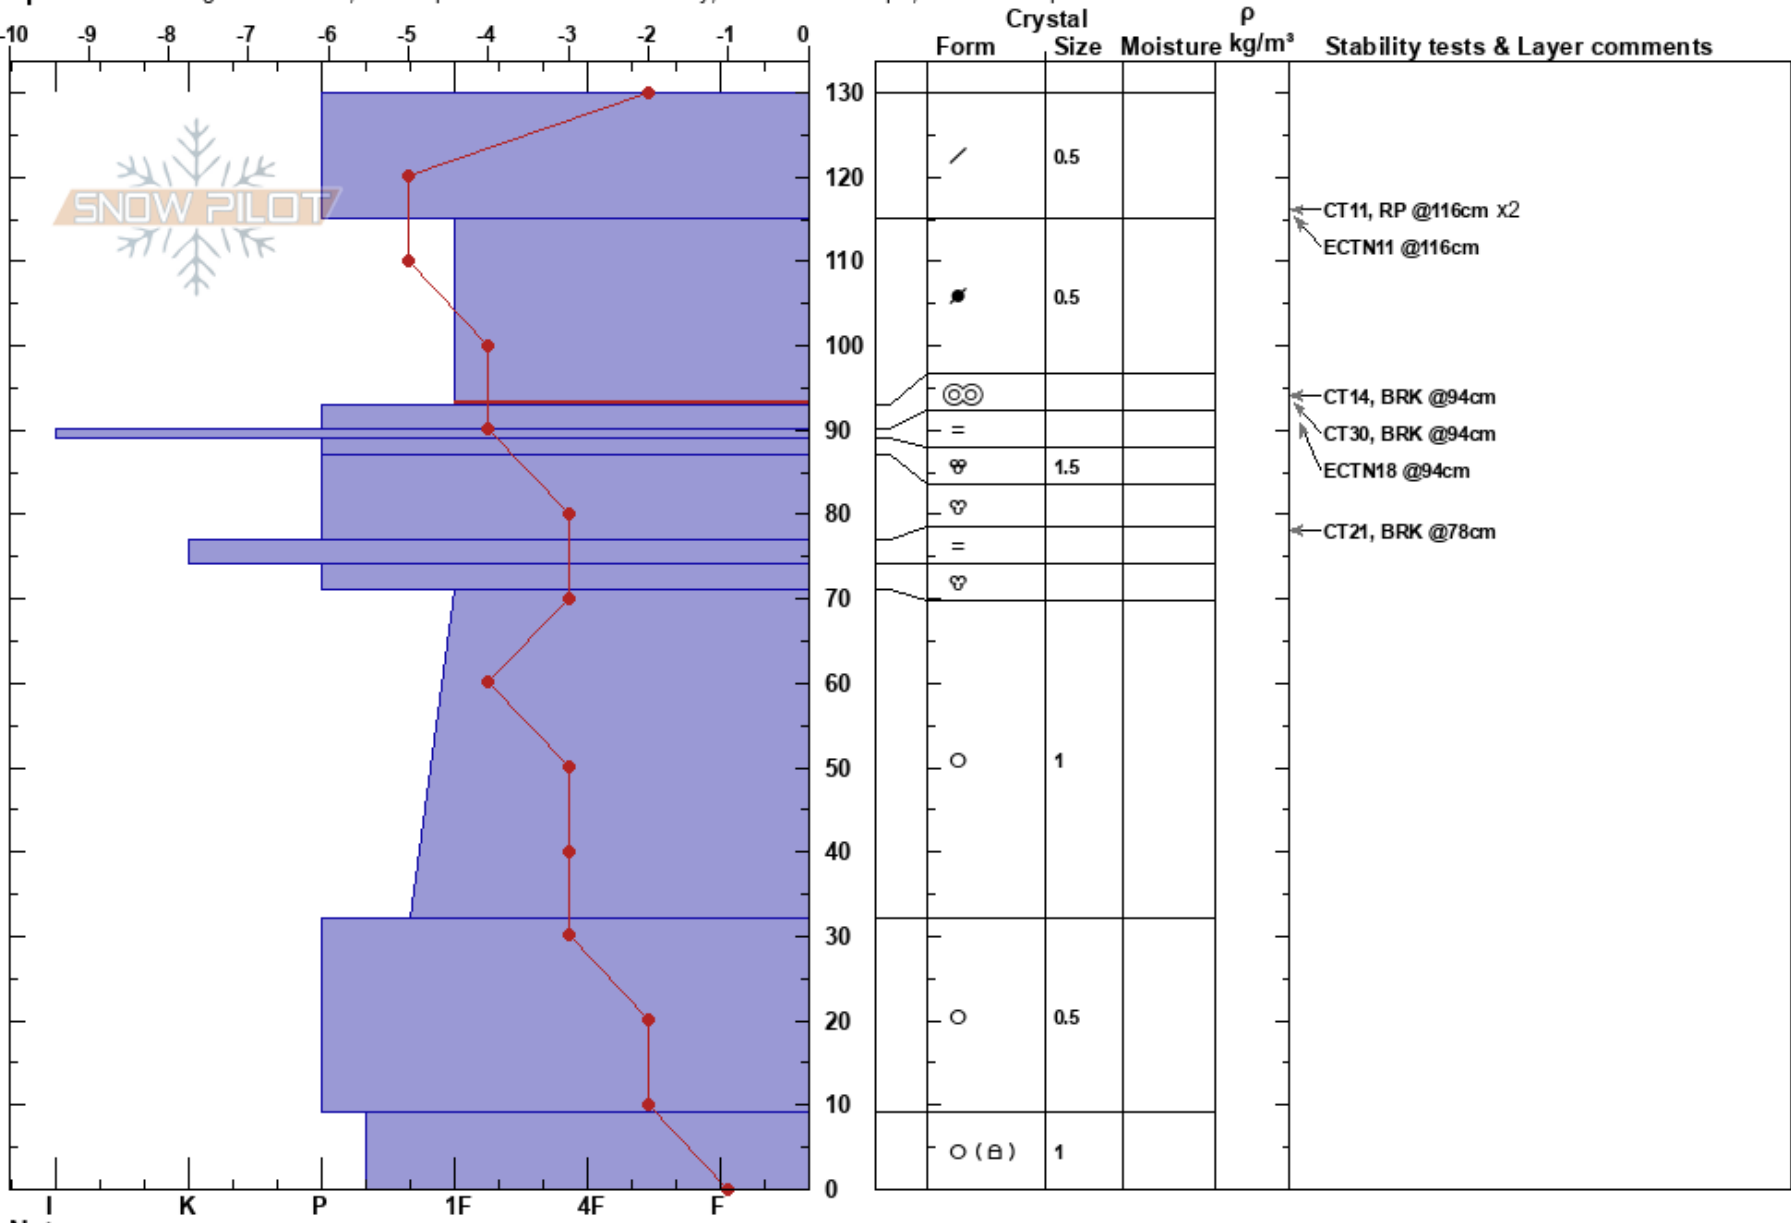

Sugar Top
 Remarkables Range
 New Zealand
 Elevation: 1885 m
 Aspect: SW

Remarks Snow Safety
 21/08/2019 - 14:30
 Co-ord: -45.05181S, 168.82892E
 Slope Angle: 24°
 Wind Loading:

Stability:
 Air Temperature: -1°C
 Sky Cover: BKN
 Precipitation: NO
 Wind: N Light Breeze

HS:130
 PF:20
 115-93cm:Problematic layer

Specifics: Pit dug in a Ski Area; Pit is representative of backcountry; Ski tracks on slope; We skied slope

Notes: Weekly study plot pit! Pit by Matt Polytech, Irene Henninger, Kane Marcroft