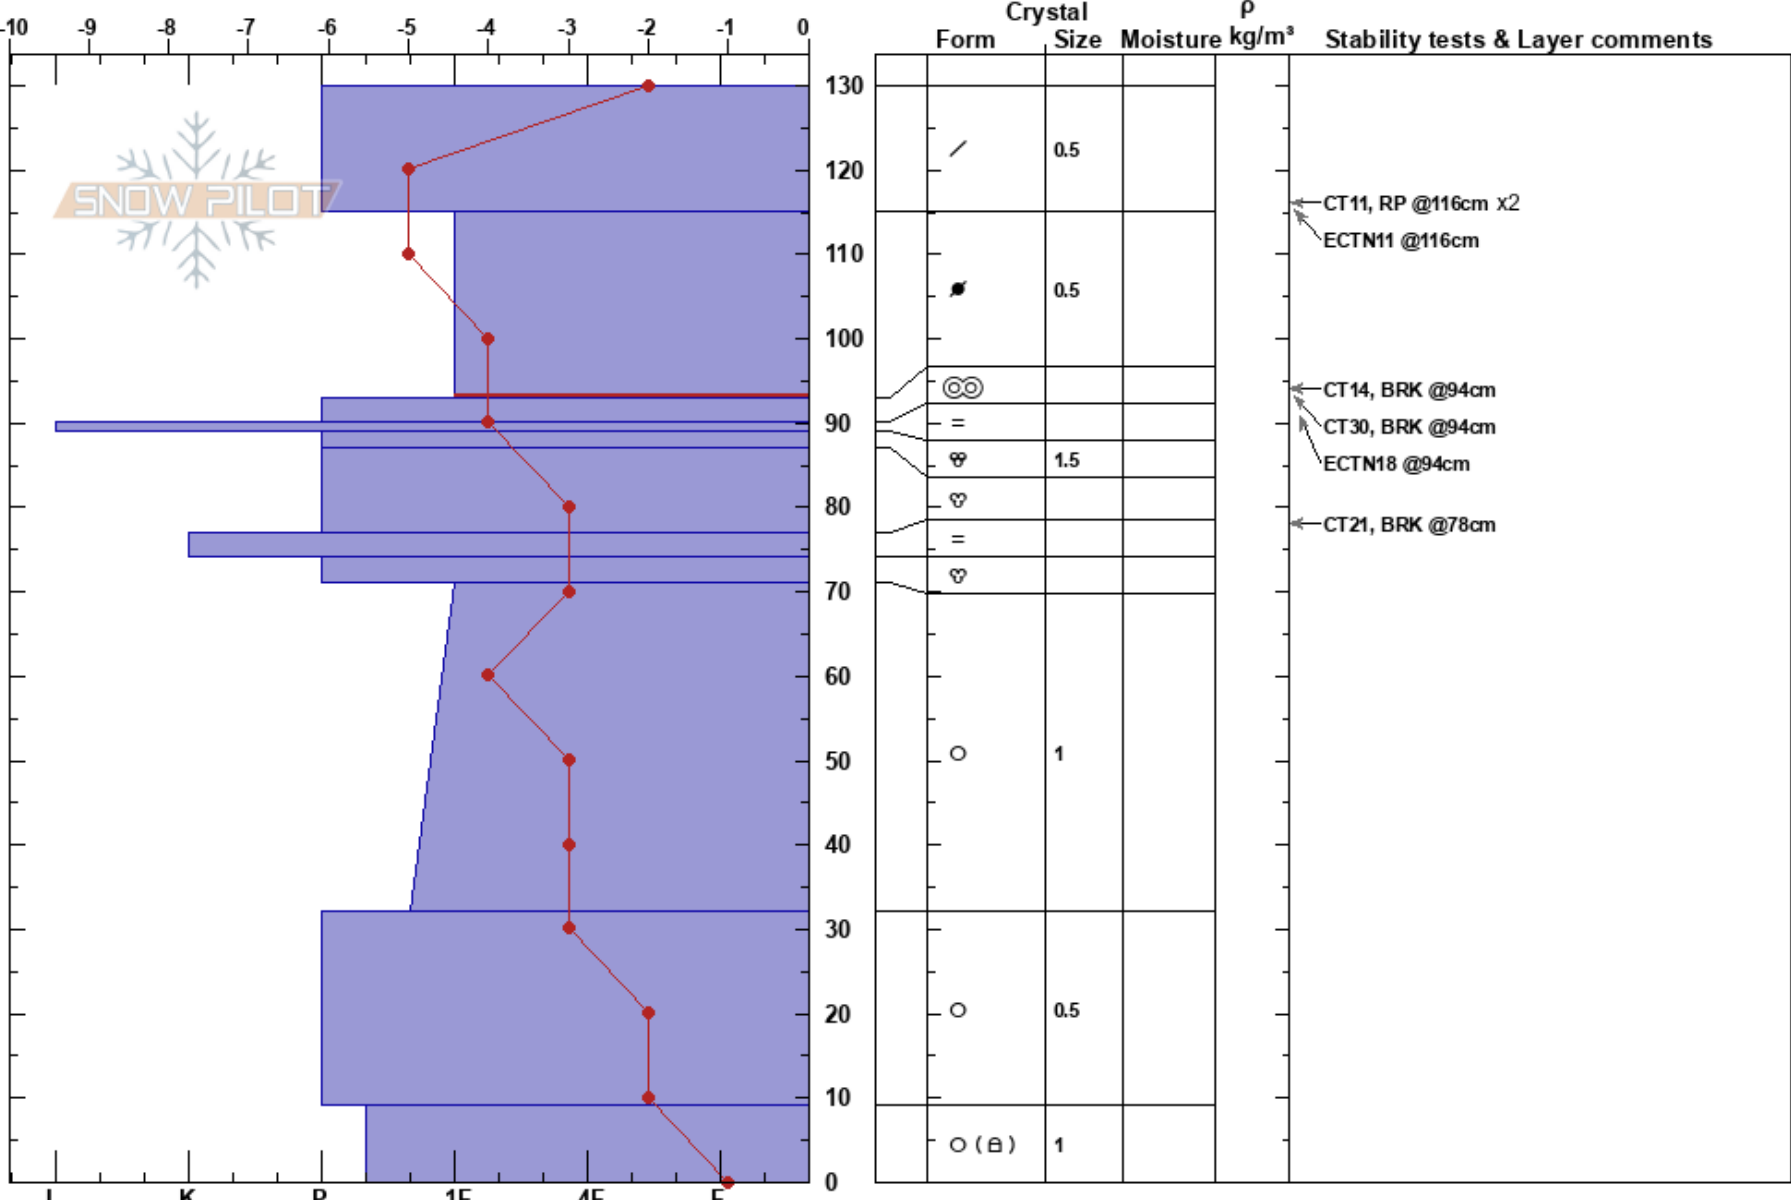

Sugar Top
 Remarkables Range
 New Zealand
 Elevation: 1885 m
 Aspect: SW

Remarks Snow Safety
 21/08/2019 - 14:30
 Co-ord: -45.05181S, 168.82892E
 Slope Angle: 24°
 Wind Loading:

Stability:
 Air Temperature: -1°C
 Sky Cover: BKN
 Precipitation: NO
 Wind: N Light Breeze

HS:130
 PF:20
 115-93cm:Problematic layer

Specifics: Pit dug in a Ski Area; Pit is representative of backcountry; Ski tracks on slope; We skied slope

Notes: Weekly study plot pit! Pit by Matt Polytech, Irene Henninger, Kane Marcroft