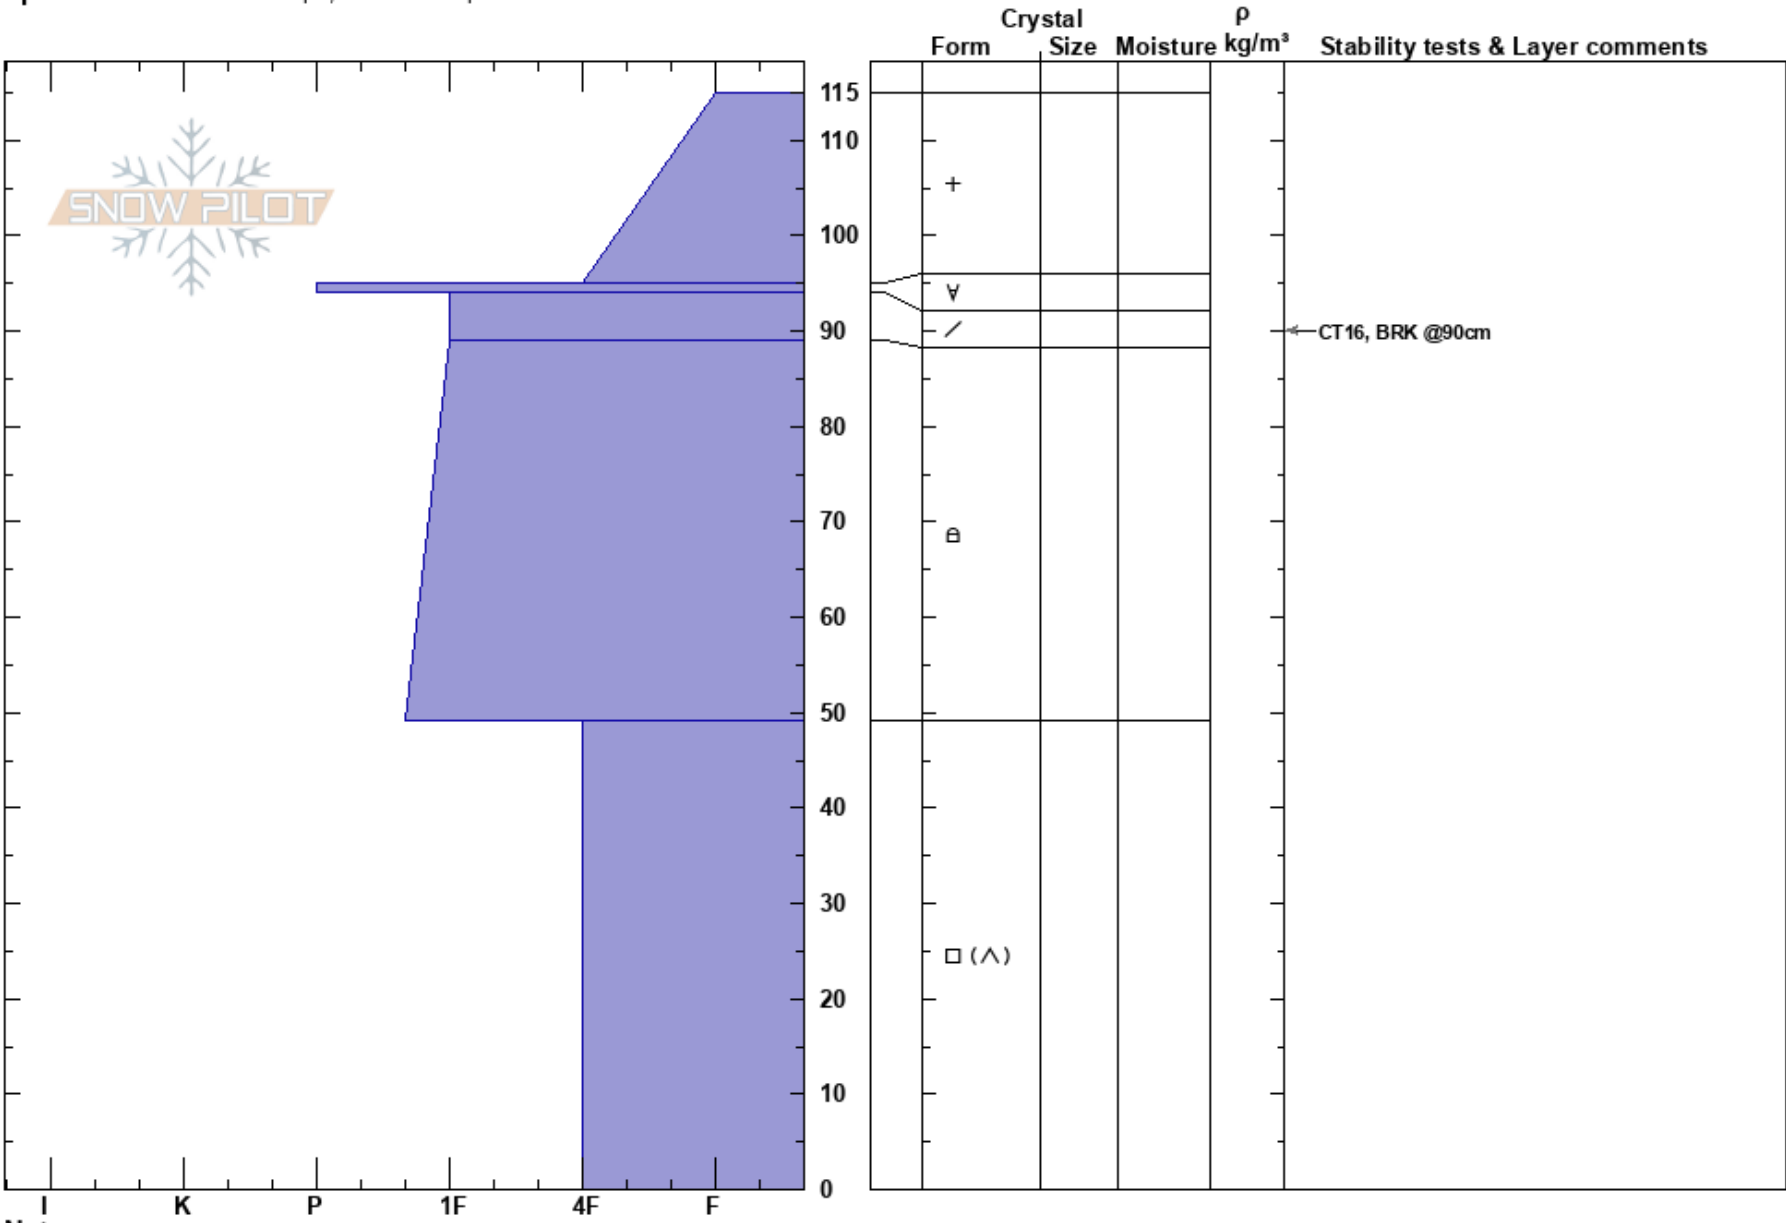

Towers Ridge near TC
 Treble Cone
 New Zealand
Elevation: 1850 m
Aspect: E
Specifics: Ski tracks on slope; We skied slope

Joel ORourke
 21/08/2019 - 14:00
Co-ord:
Slope Angle: 10°
Wind Loading: previous

Stability:
Air Temperature:
Sky Cover: SCT
Precipitation: NO
Wind: N Moderate

HS:115 **Layer Notes:**

Notes: