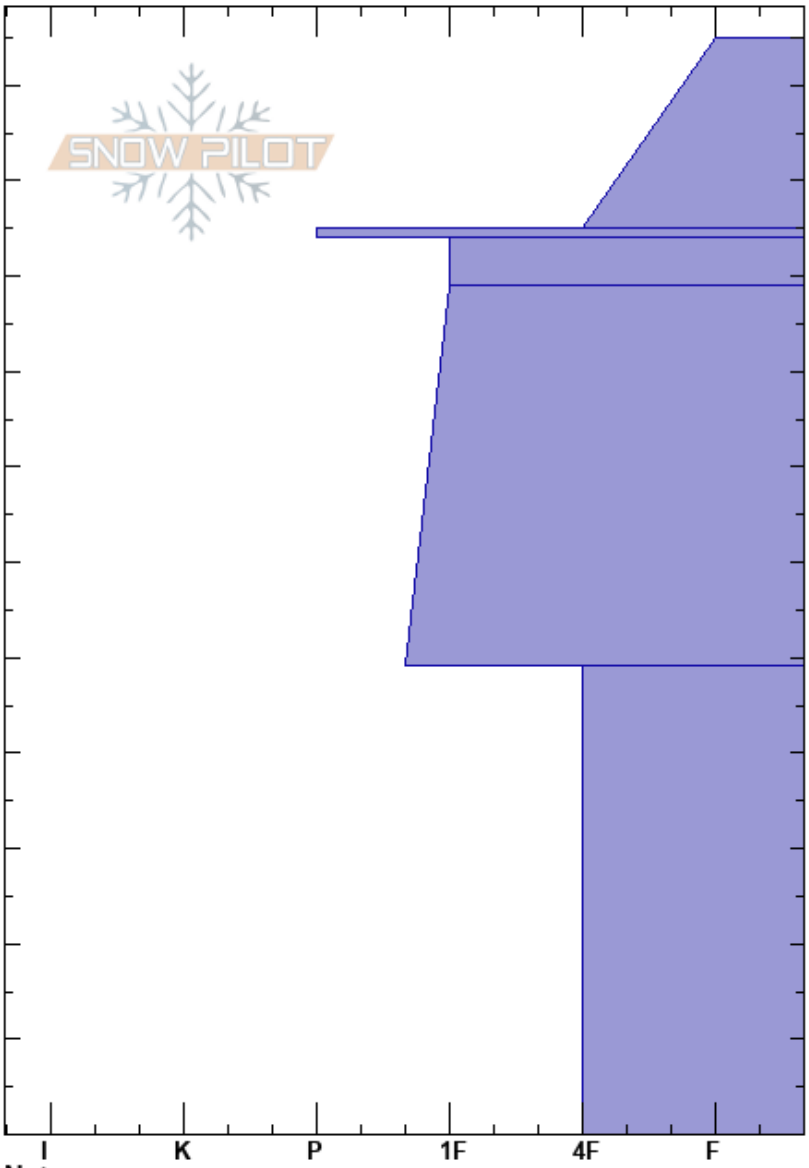

Towers Ridge near TC  
 Treble Cone  
 New Zealand  
**Elevation:** 1850 m  
**Aspect:** E  
**Specifics:** Ski tracks on slope; We skied slope

Joel ORourke  
 21/08/2019 - 14:00  
**Co-ord:**  
**Slope Angle:** 10°  
**Wind Loading:** previous

**Stability:**  
**Air Temperature:**  
**Sky Cover:** SCT  
**Precipitation:** NO  
**Wind:** N Moderate

**HS:**115 **Layer Notes:**

Height (m)	Crystal		$\rho$ kg/m <sup>3</sup>	Stability tests & Layer comments
	Form	Size		
115				
110				
100	+			
95	v			
90	/			← CT16, BRK @90cm
80				
70	B			
60				
50				
40				
30				
20	□ (^)			
10				
0				