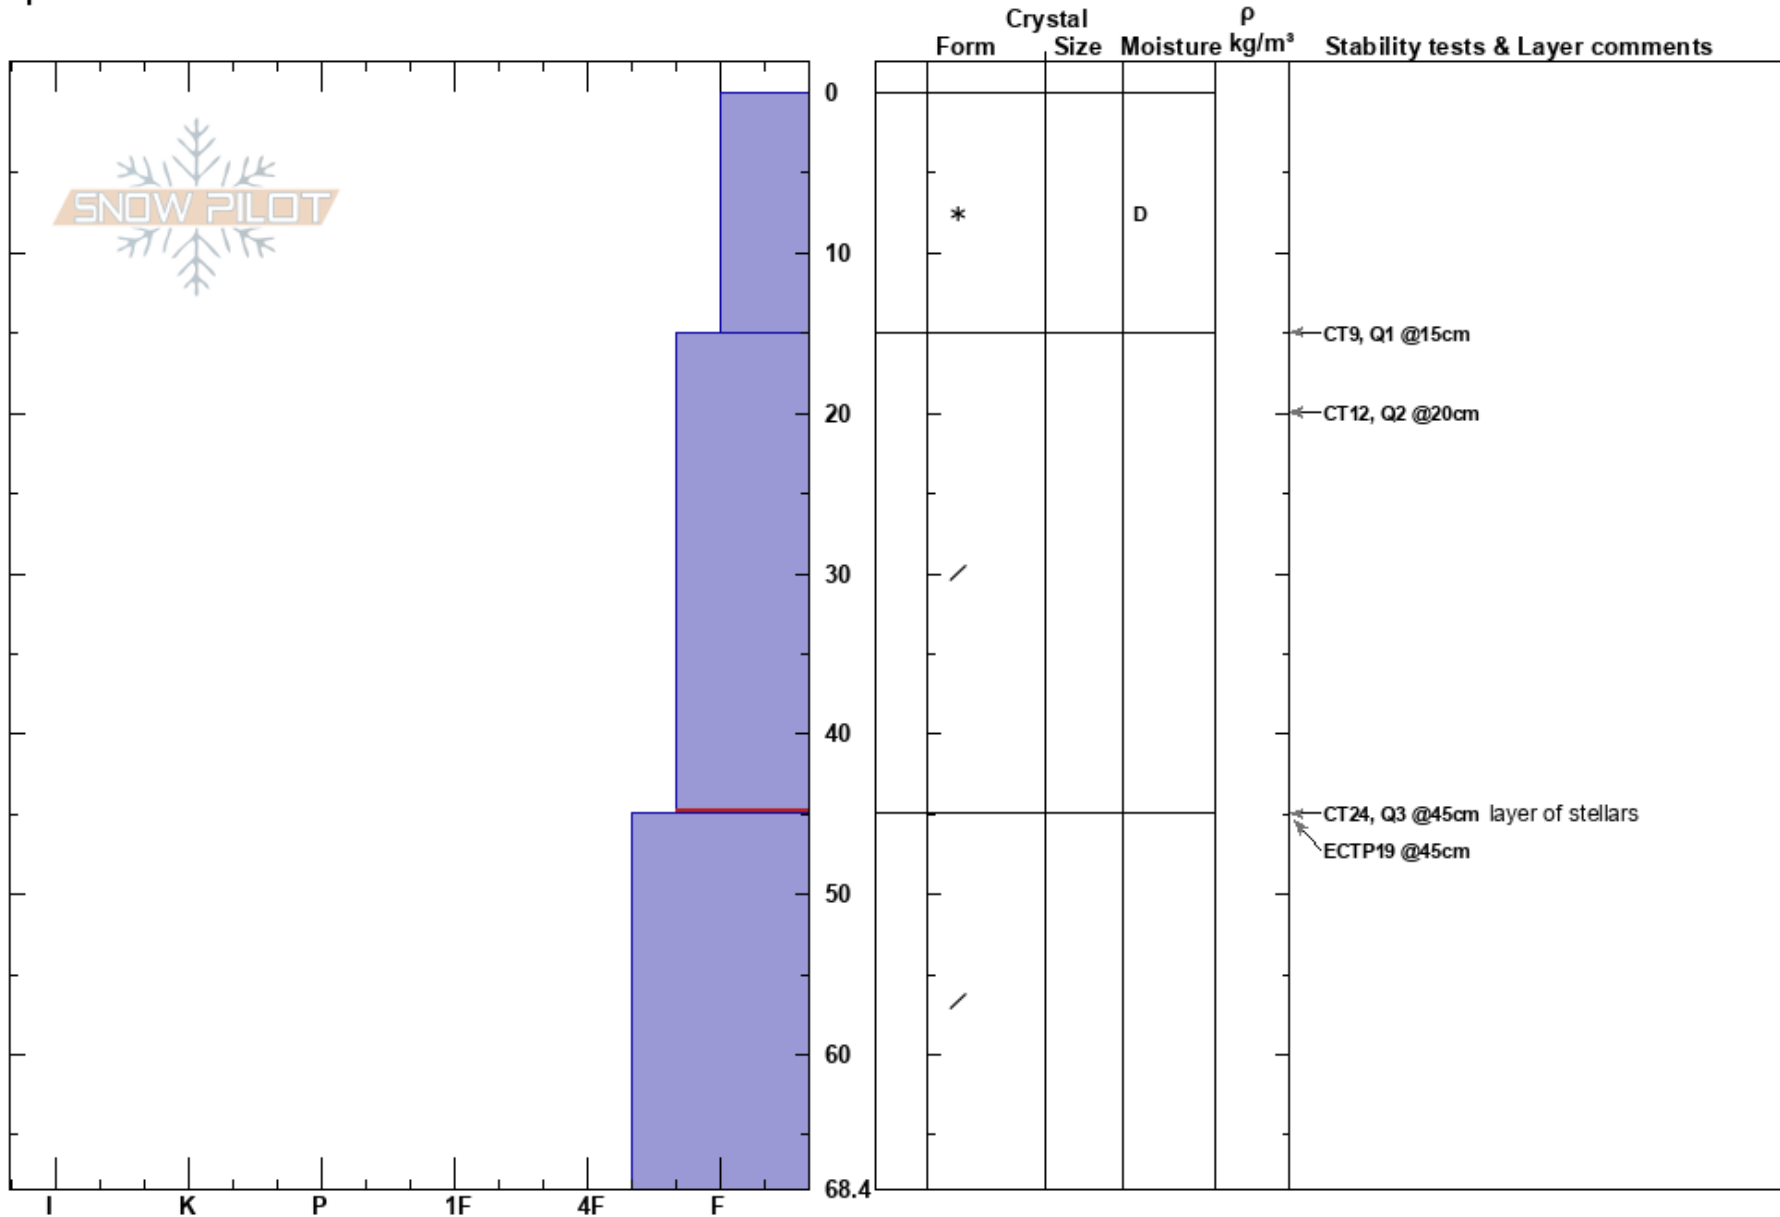

irishmans  
 Liebigs  
 New Zealand  
**Elevation:** 2000 m  
**Aspect:** S  
**Specifics:**

**Alpine Guides**  
 18/08/2019 - 10:30  
**Co-ord:**  
**Slope Angle:** 34°  
**Wind Loading:**

**Stability:**  
**Air Temperature:**  
**Sky Cover:** CLR  
**Precipitation:** NO  
**Wind:** Calm

**PF:**50  
**Layer Notes:**  
 15-45cm: Problematic layer

Notes: