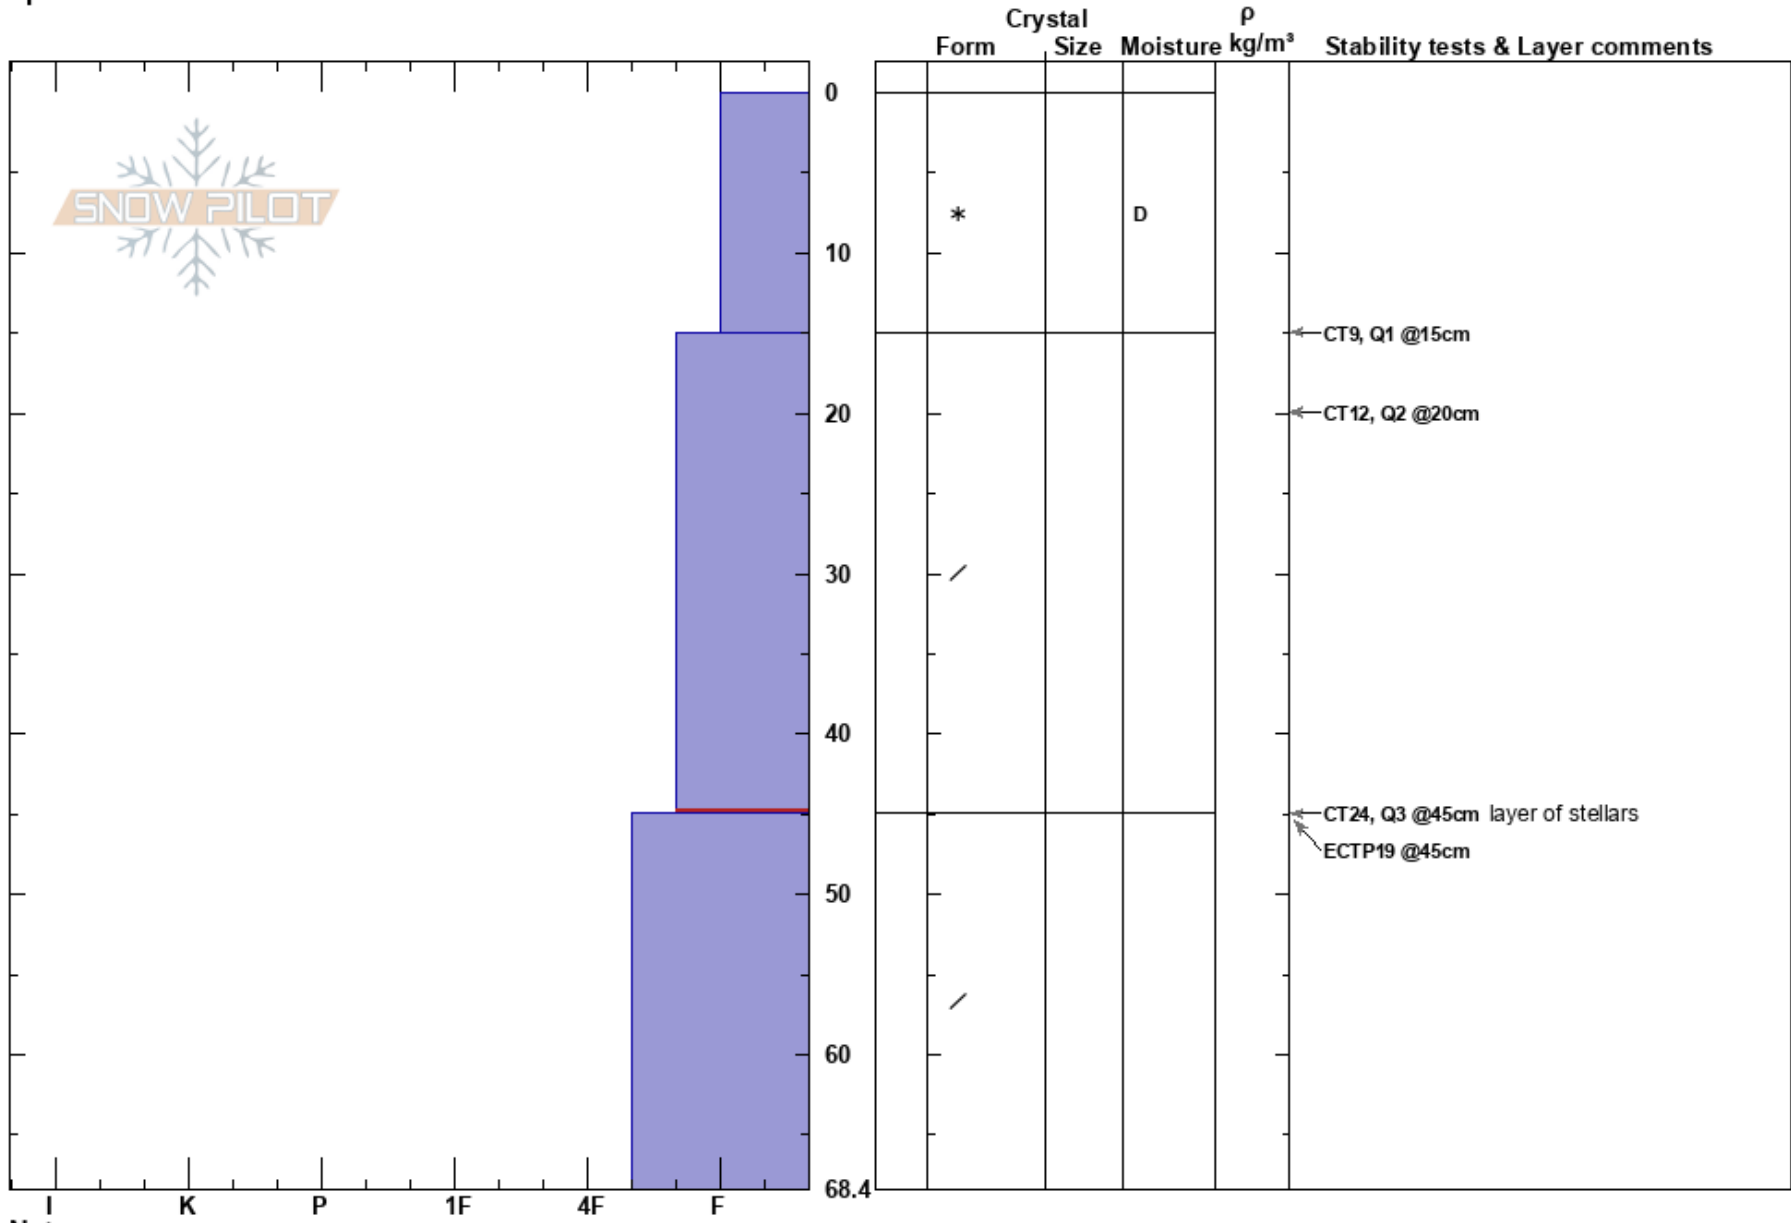

irishmans
 Liebigs
 New Zealand
Elevation: 2000 m
Aspect: S
Specifics:

Alpine Guides
 18/08/2019 - 10:30
Co-ord:
Slope Angle: 34°
Wind Loading:

Stability:
Air Temperature:
Sky Cover: CLR
Precipitation: NO
Wind: Calm

PF:50
Layer Notes:
 15-45cm: Problematic layer

Notes: