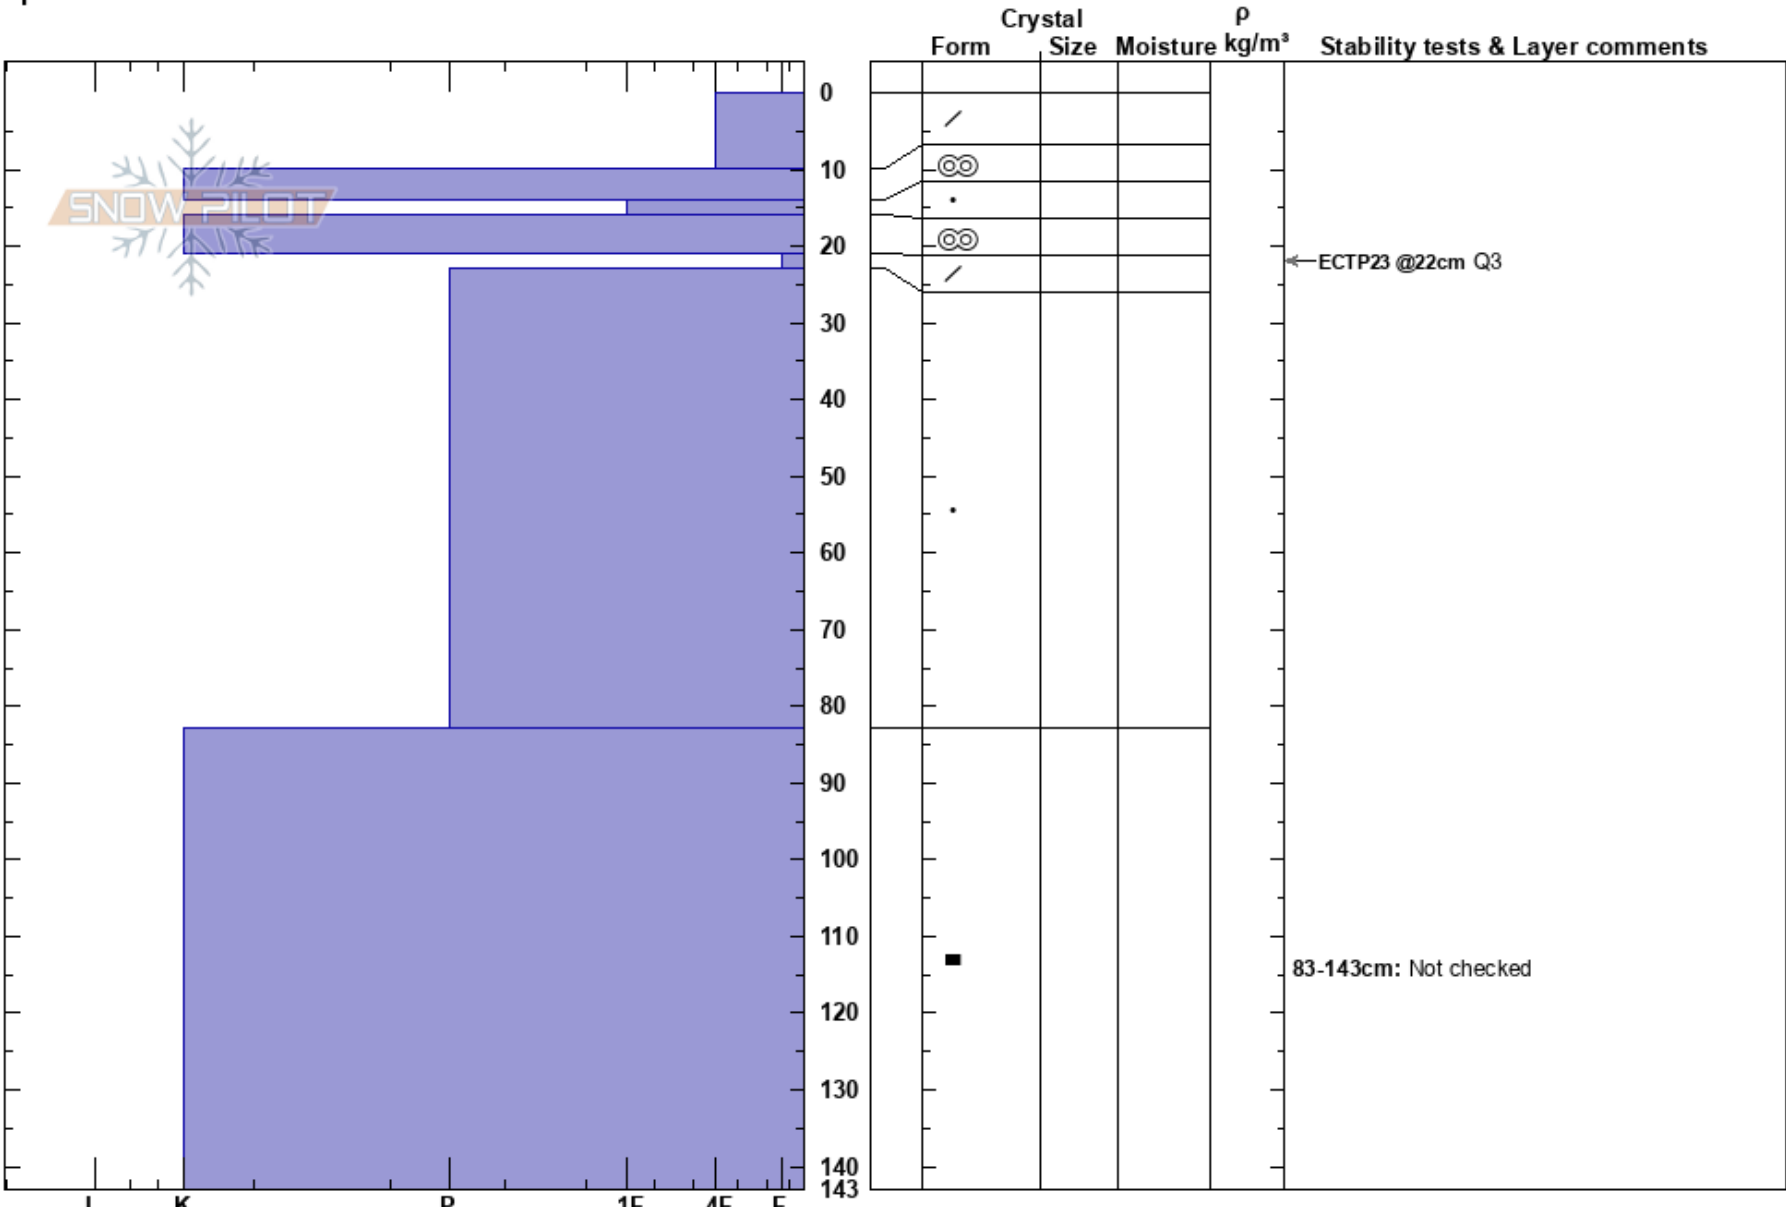

Storurda 700
Lyngen Alps
Norway
Elevation: 700 m
Aspect: 180°
Specifics:

Patrik Jonsson
06/02/2017 - 13:30
Co-ord: 69.60444N, 20.10118E
Slope Angle: 20°
Wind Loading: no

Stability: HS:143
Air Temperature: -5°C PF:10
Sky Cover: CLR
Precipitation: NO
Wind: Calm
Layer Notes:
21-23cm: Problematic layer
83-143cm: Not checked