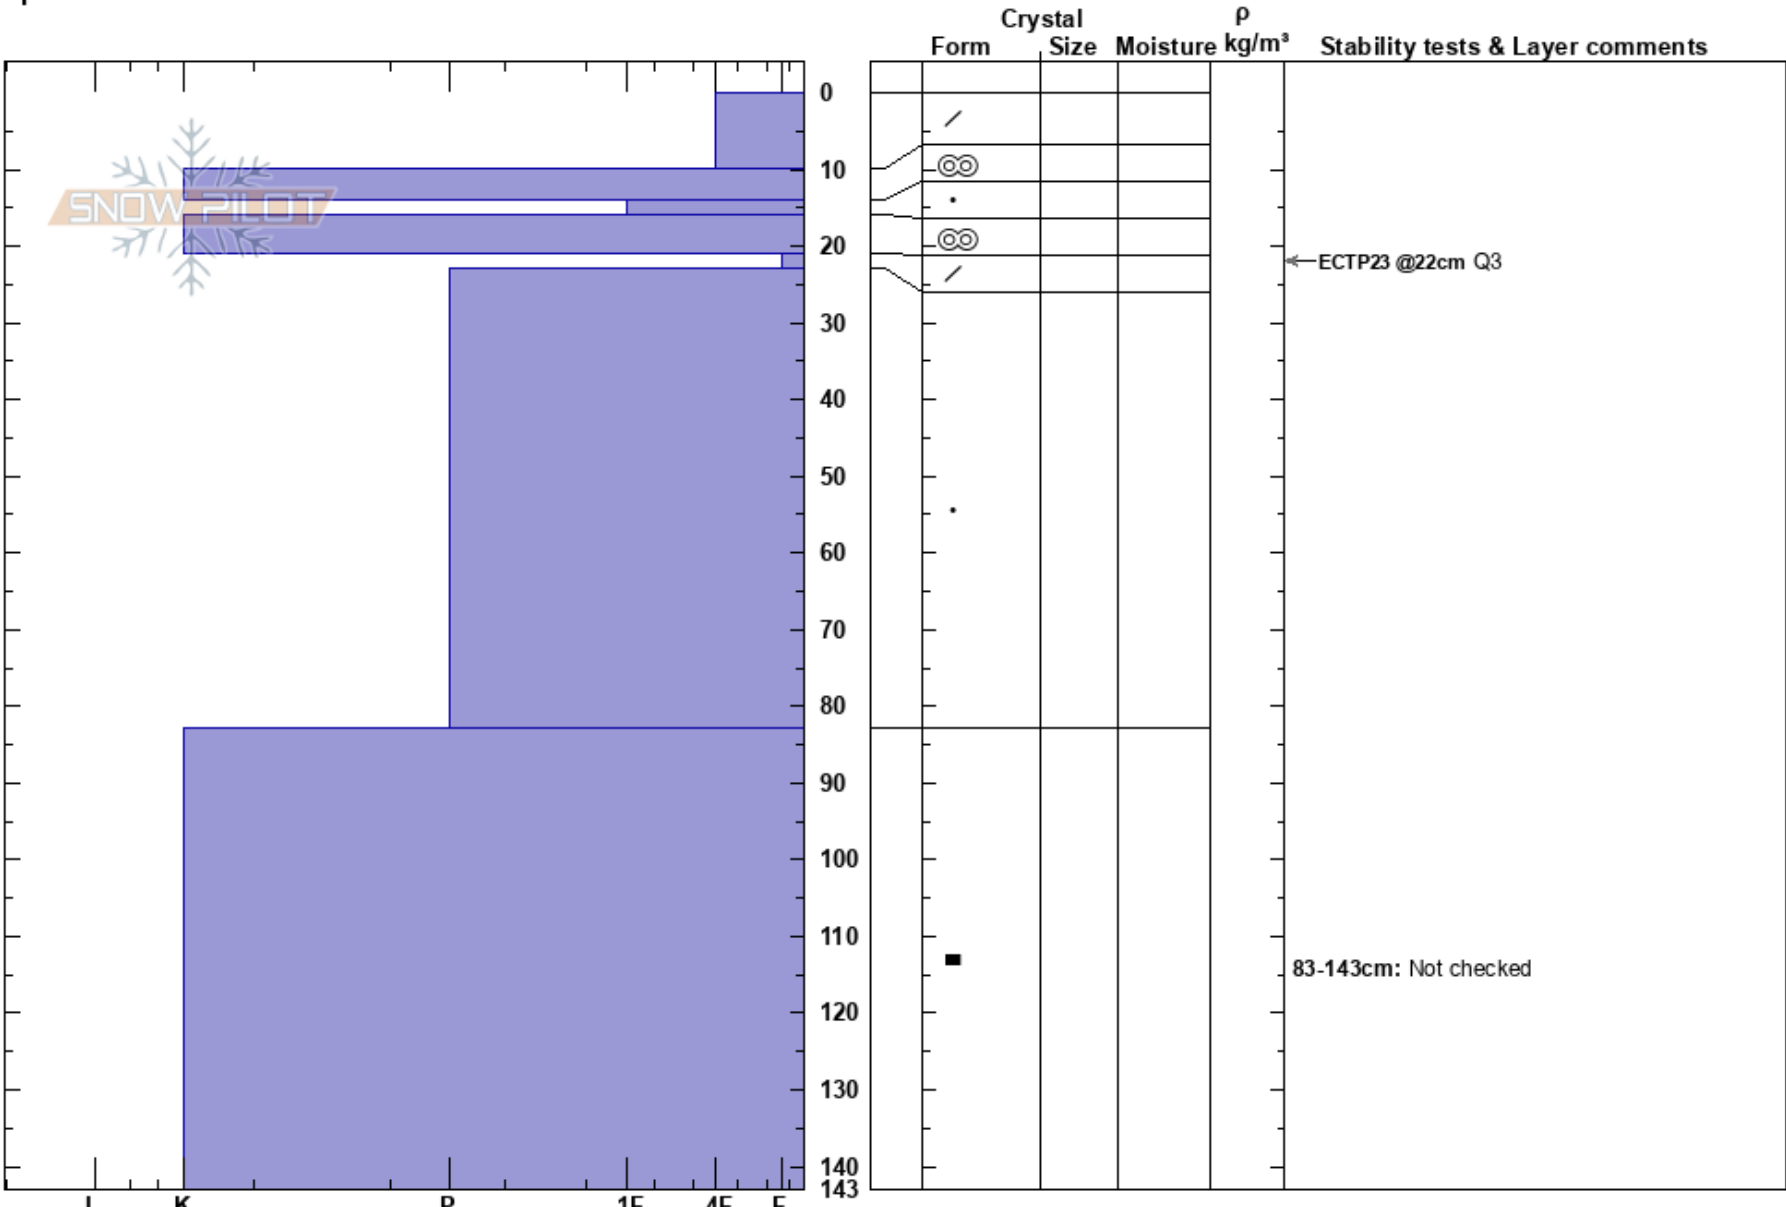

Storurda 700
 Lyngen Alps
 Norway
 Elevation: 700 m
 Aspect: 180°
 Specifics:

Patrik Jonsson
 06/02/2017 - 13:30
 Co-ord: 69.60444N, 20.10118E
 Slope Angle: 20°
 Wind Loading: no

Stability: **HS:143**
 Air Temperature: -5°C PF:10
 Sky Cover: CLR
 Precipitation: NO
 Wind: Calm
 Layer Notes:
 21-23cm: Problematic layer
 83-143cm: Not checked