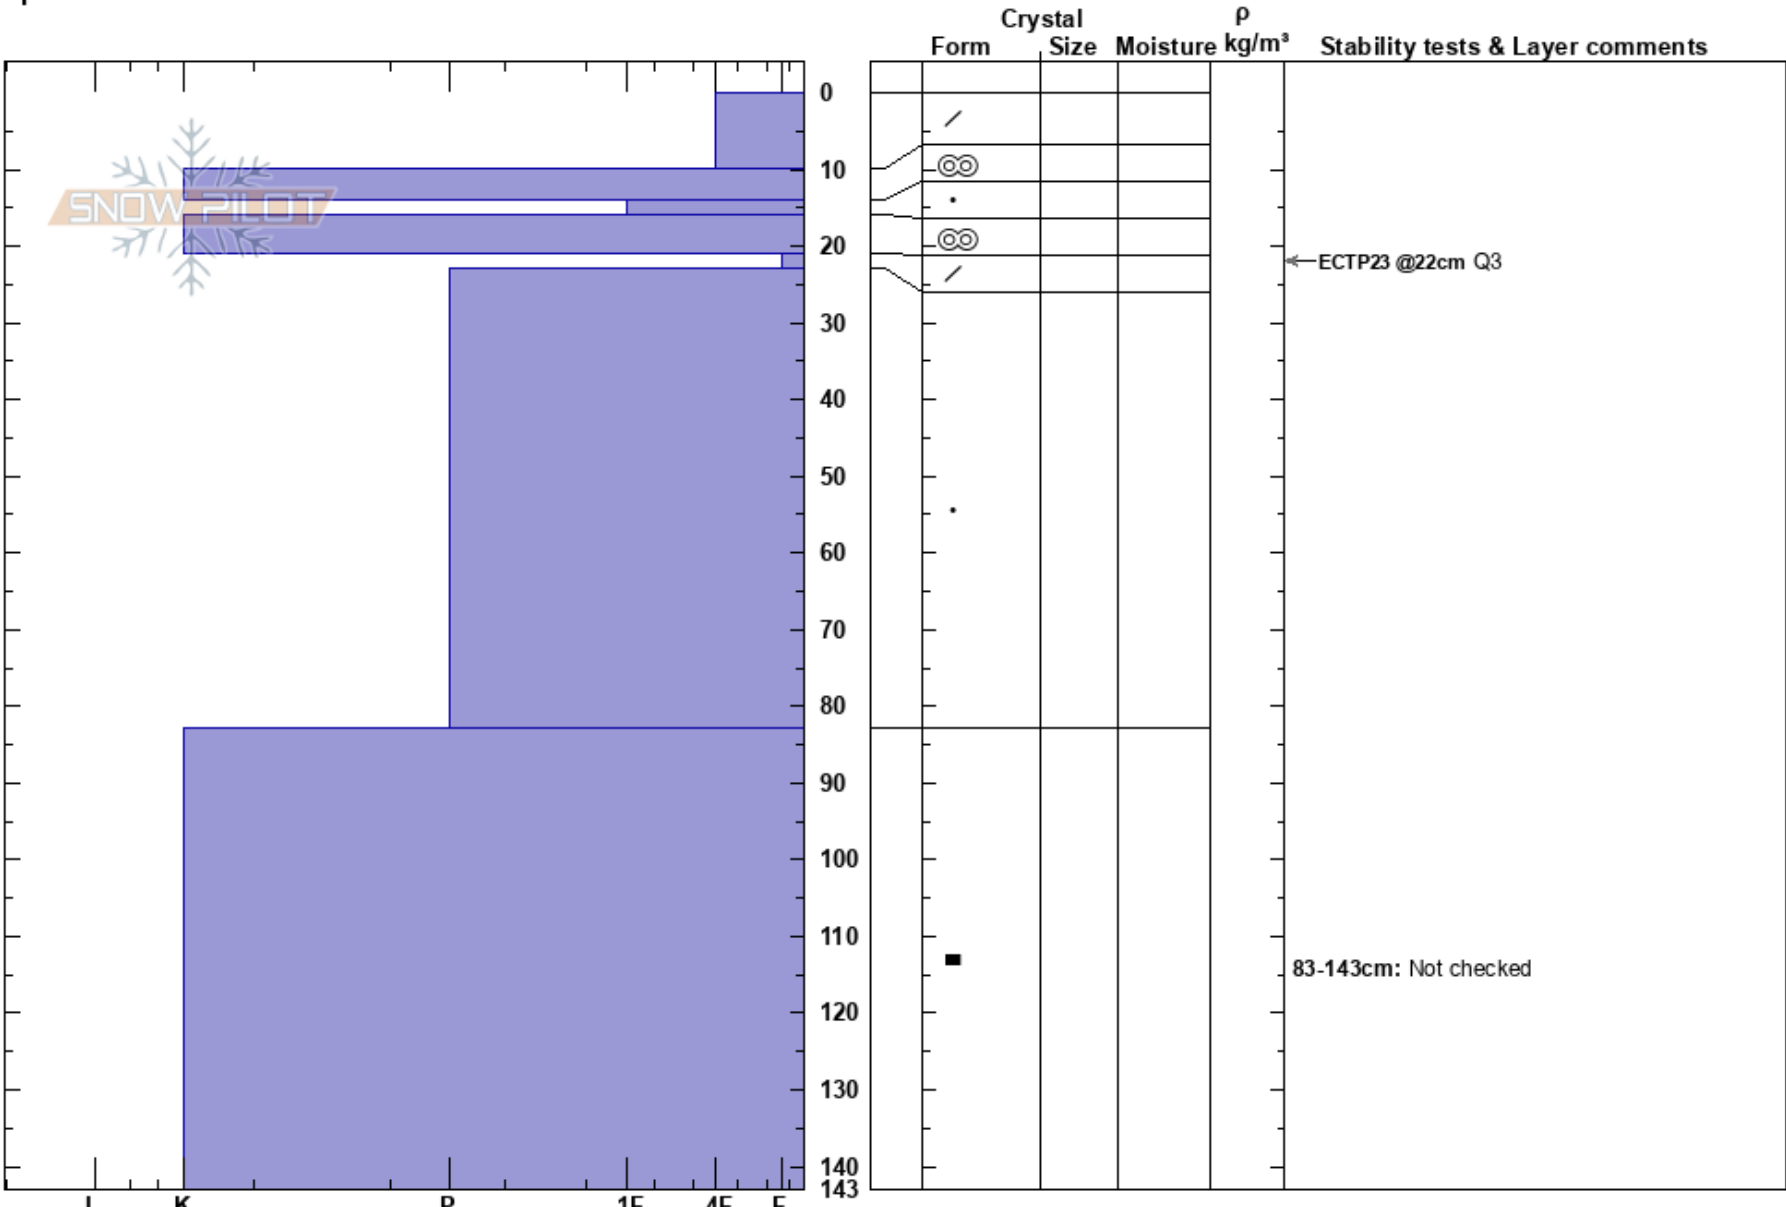

Storurda 700  
 Lyngen Alps  
 Norway  
 Elevation: 700 m  
 Aspect: 180°  
 Specifics:

Patrik Jonsson  
 06/02/2017 - 13:30  
 Co-ord: 69.60444N, 20.10118E  
 Slope Angle: 20°  
 Wind Loading: no

Stability: **HS:143**  
 Air Temperature: -5°C PF:10  
 Sky Cover: CLR  
 Precipitation: NO  
 Wind: Calm  
 Layer Notes:  
 21-23cm: Problematic layer  
 83-143cm: Not checked