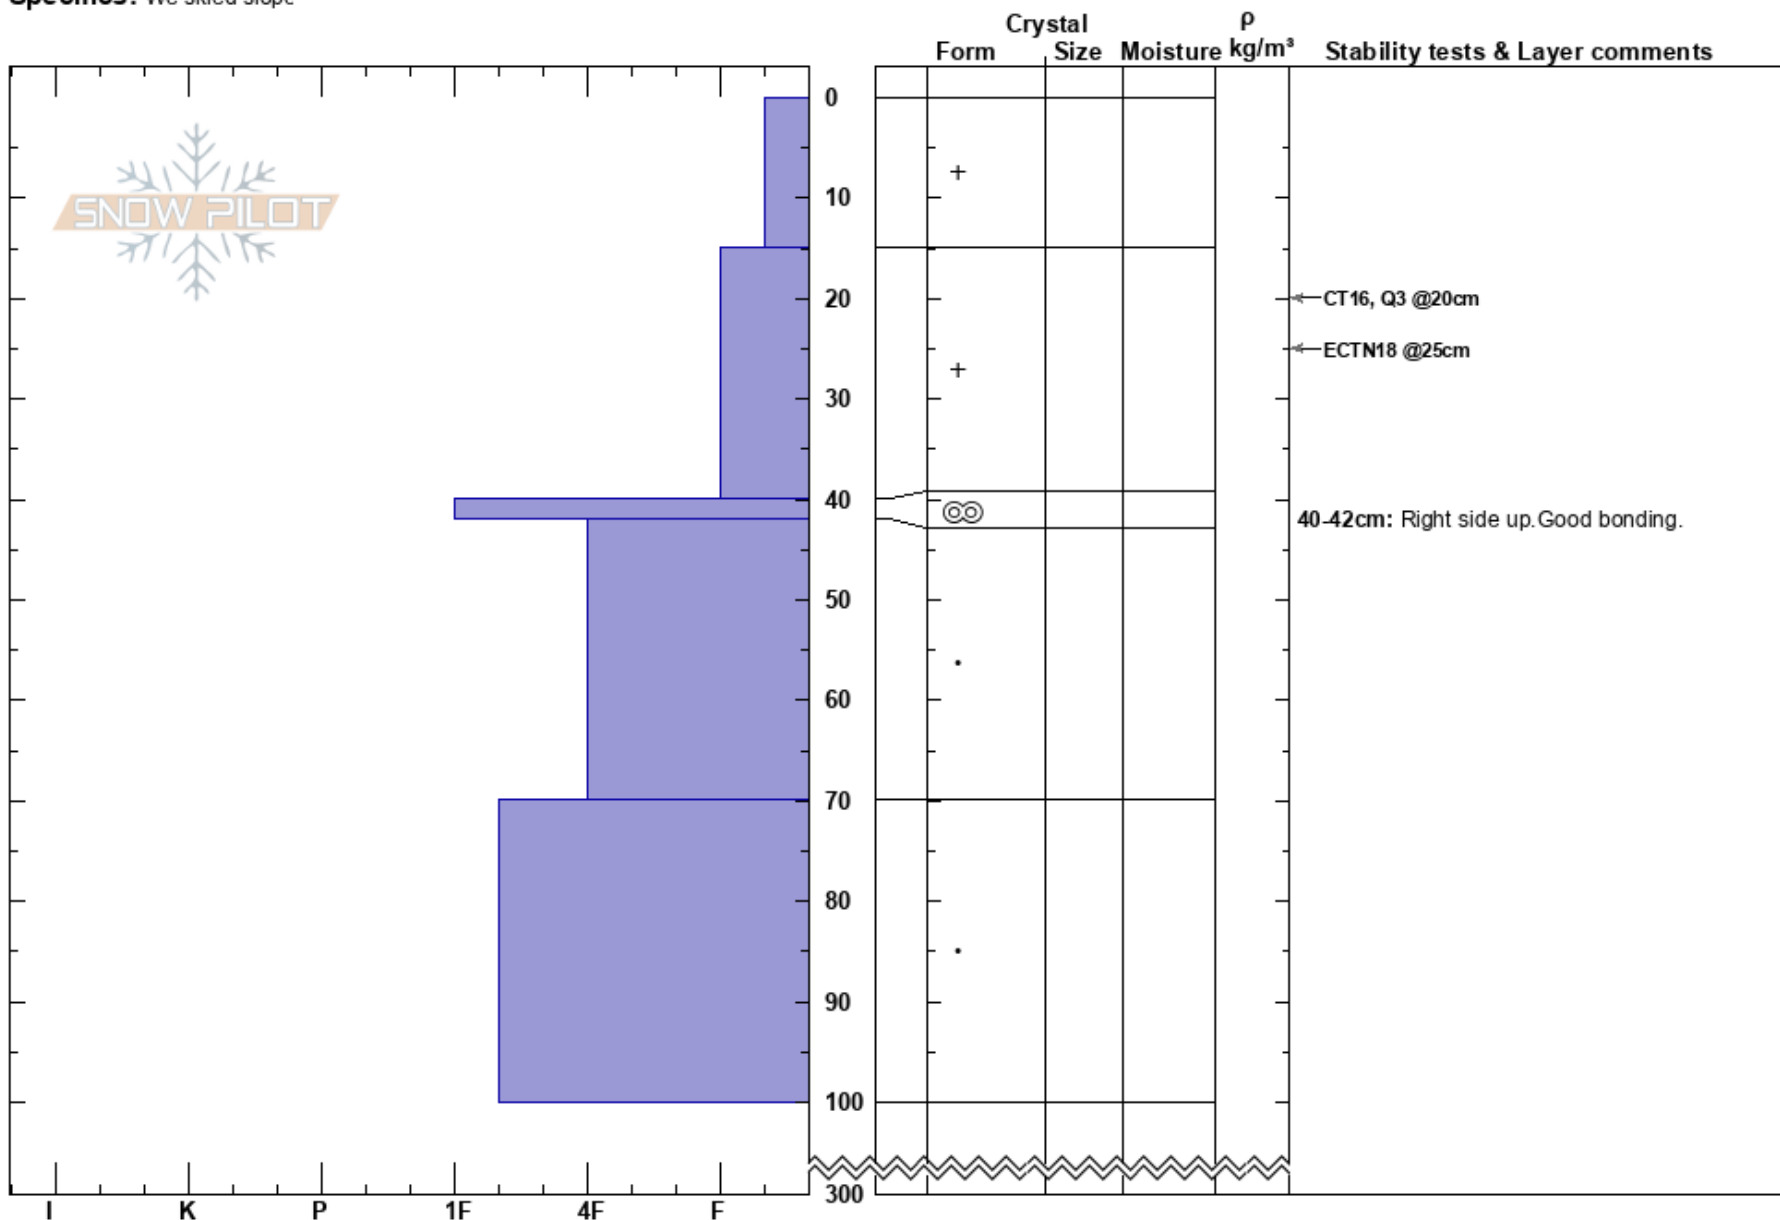

Madonna
 Aoraki/Mt Cook
 New Zealand
Elevation: 2100 m
Aspect: NE
Specifics: We skied slope

Alpine Guides
 18/08/2019 - 10:00
Co-ord:
Slope Angle: 35°
Wind Loading: previous

Stability:
Air Temperature:
Sky Cover: CLR
Precipitation: NO
Wind: SE Calm

HS:300
PF:50 40-42cm: Right side up.Good bonding.

Notes: