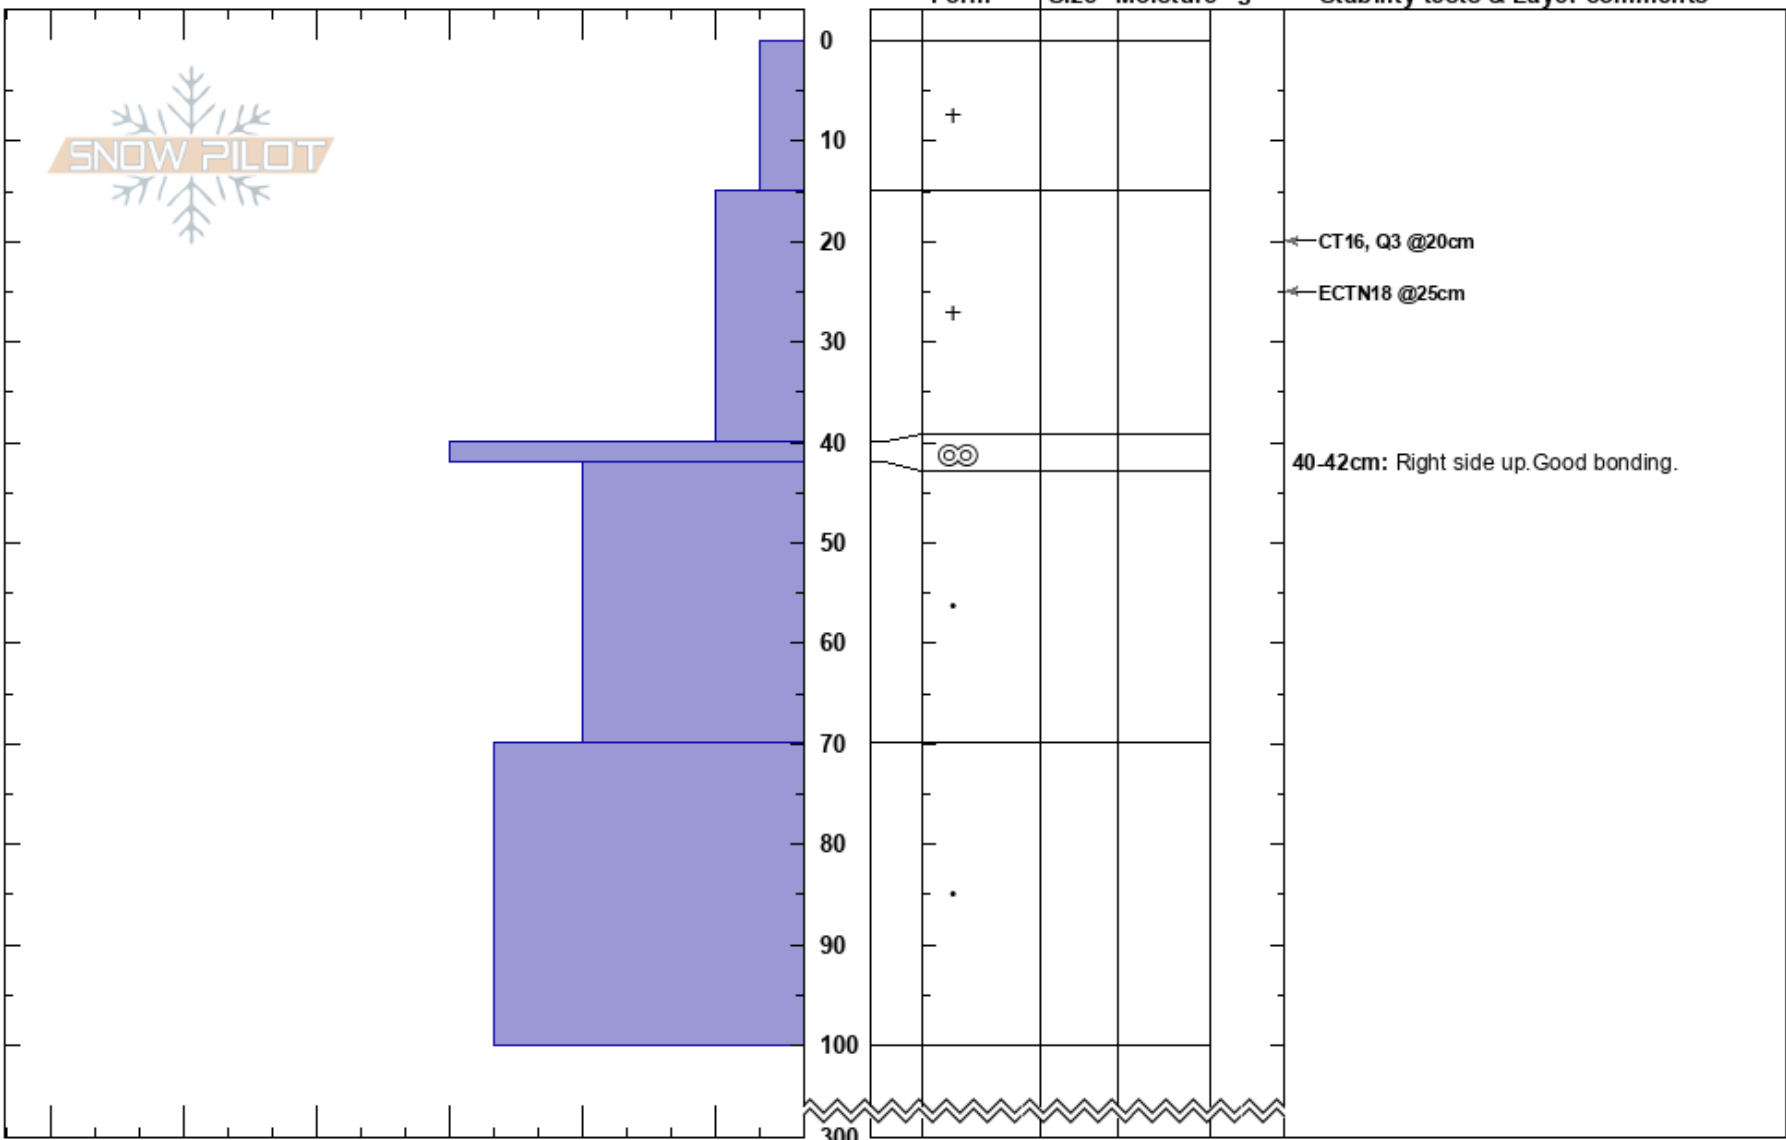

Madonna
 Aoraki/Mt Cook
 New Zealand
Elevation: 2100 m
Aspect: NE
Specifics: We skied slope

Alpine Guides
 18/08/2019 - 10:00
Co-ord:
Slope Angle: 35°
Wind Loading: previous

Stability:
Air Temperature:
Sky Cover: CLR
Precipitation: NO
Wind: SE Calm

HS:300
PF:50 40-42cm: Right side up.Good bonding.

Layer Notes:

Notes: