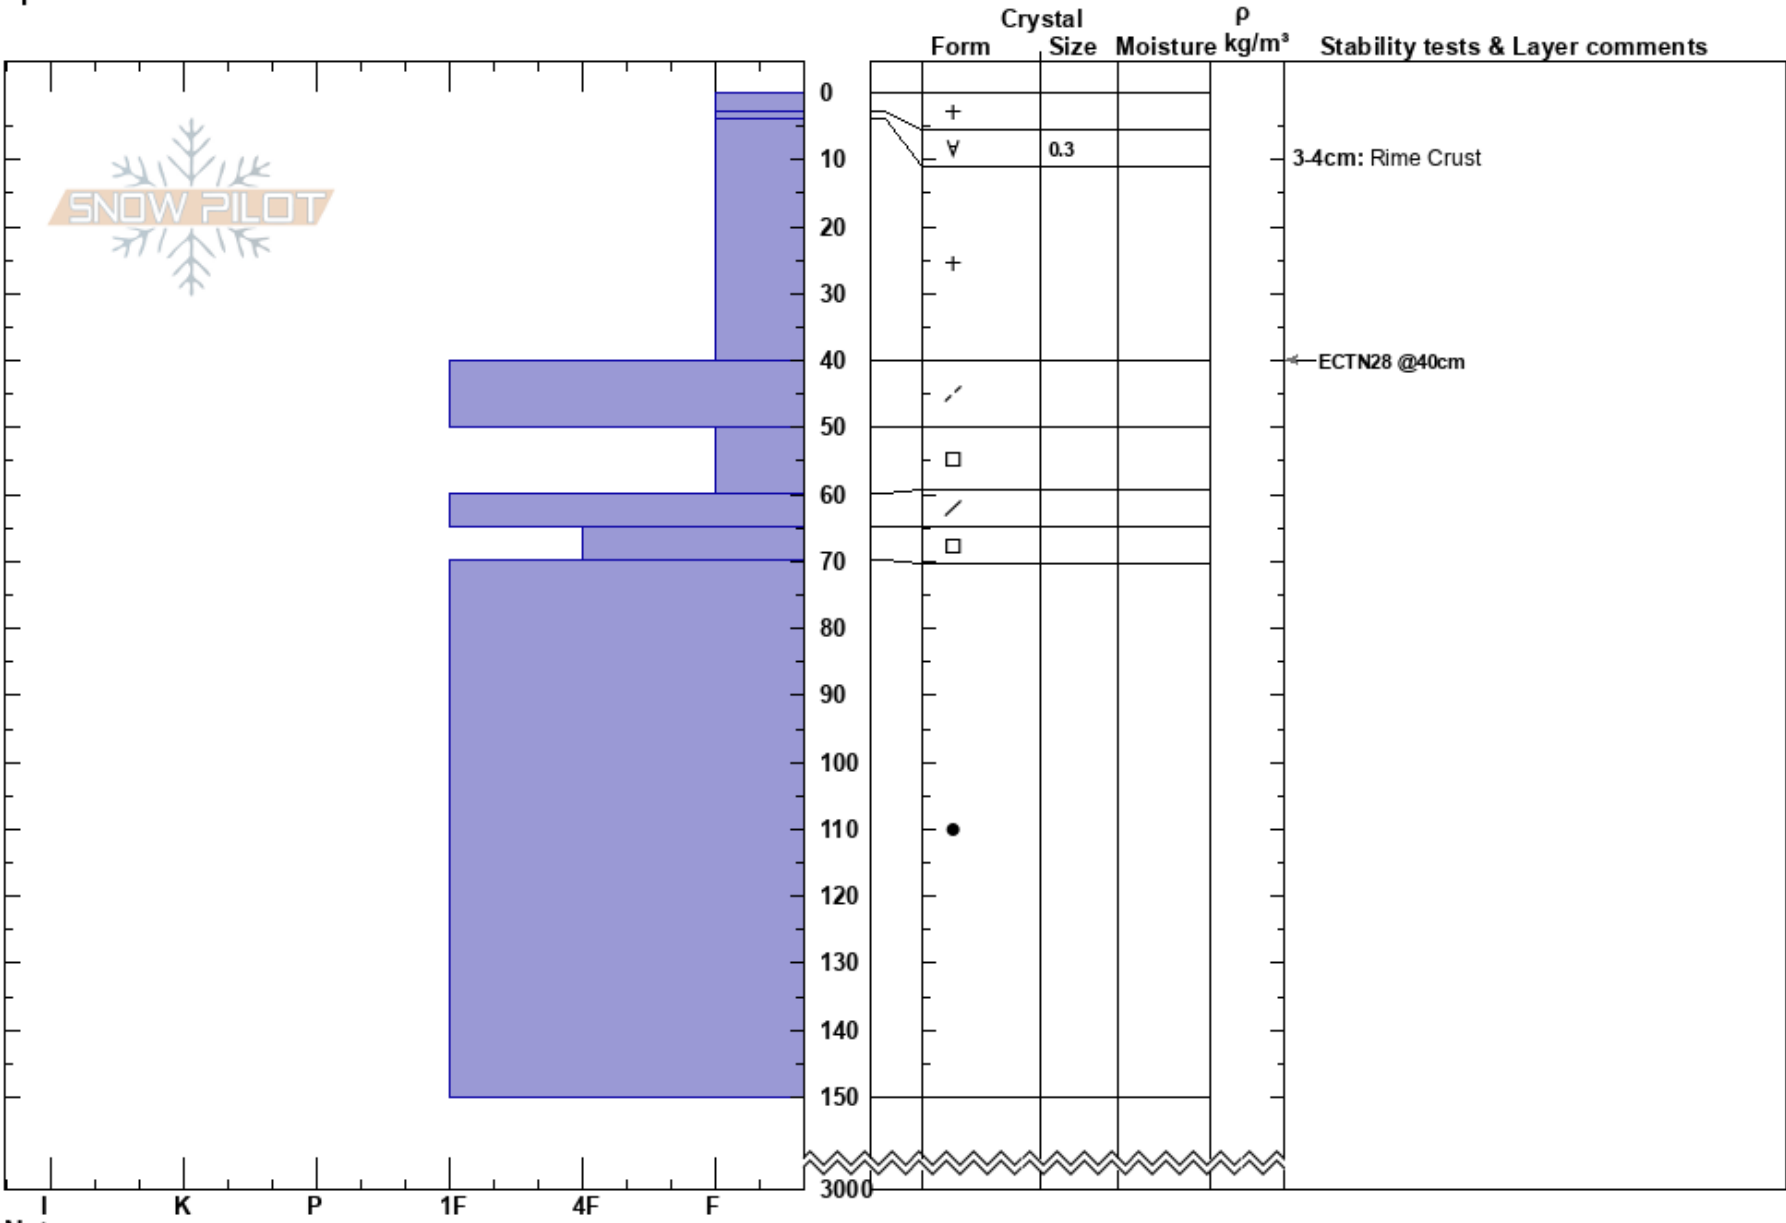

Frazers Stream
 Gammicks
 New Zealand
Elevation: 2530 m
Aspect: 180°
Specifics:

Harris Mountain
 19/08/2019 - 14:30
Co-ord:
Slope Angle: 32°
Wind Loading: no

Stability:
Air Temperature:
Sky Cover: CLR
Precipitation: NO
Wind: NW Moderate

HS:3000 **Layer Notes:**
 3-4cm: Rime Crust
 40-50cm: Problematic layer

Notes: