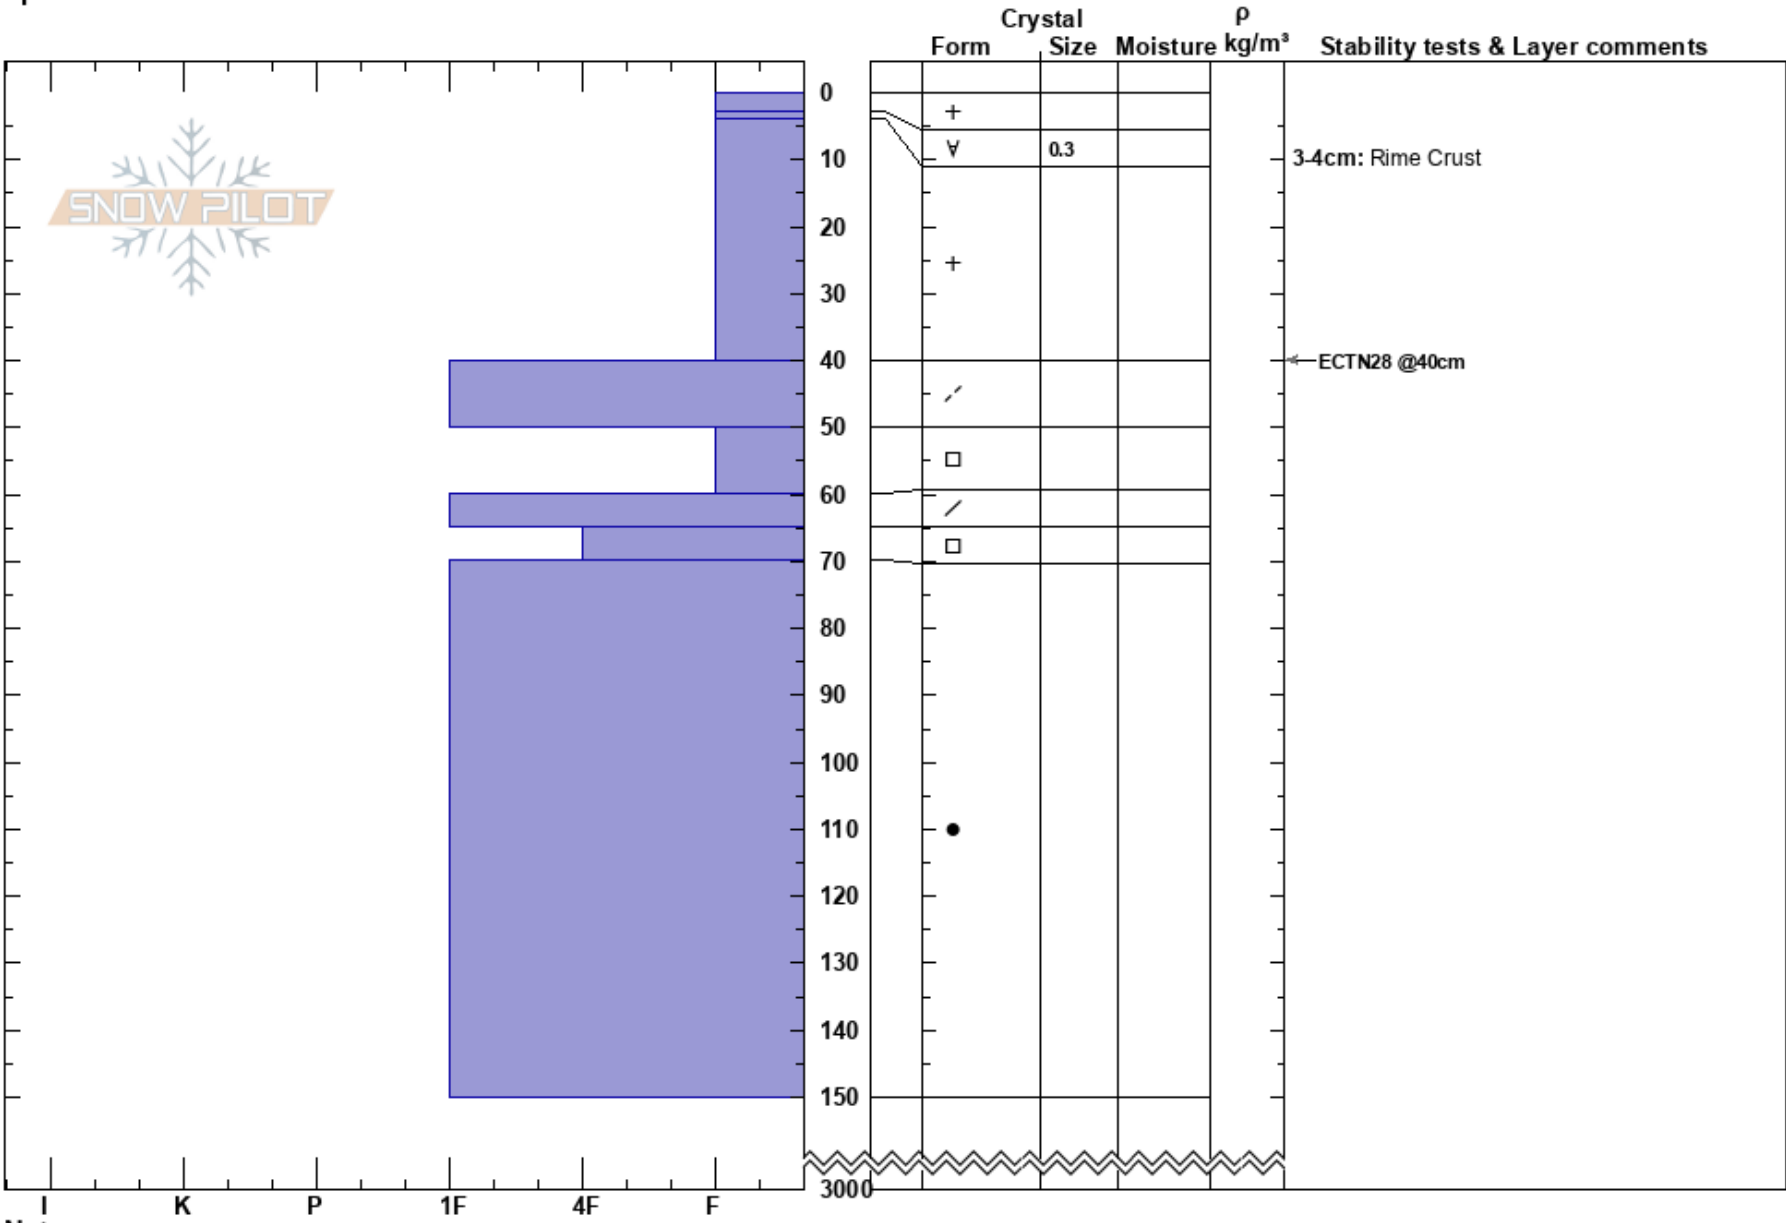

Frazers Stream  
 Gammicks  
 New Zealand  
**Elevation:** 2530 m  
**Aspect:** 180°  
**Specifics:**

Harris Mountain  
 19/08/2019 - 14:30  
**Co-ord:**  
**Slope Angle:** 32°  
**Wind Loading:** no

**Stability:**  
**Air Temperature:**  
**Sky Cover:** CLR  
**Precipitation:** NO  
**Wind:** NW Moderate

**HS:**3000 **Layer Notes:**  
 3-4cm: Rime Crust  
 40-50cm: Problematic layer

Notes: