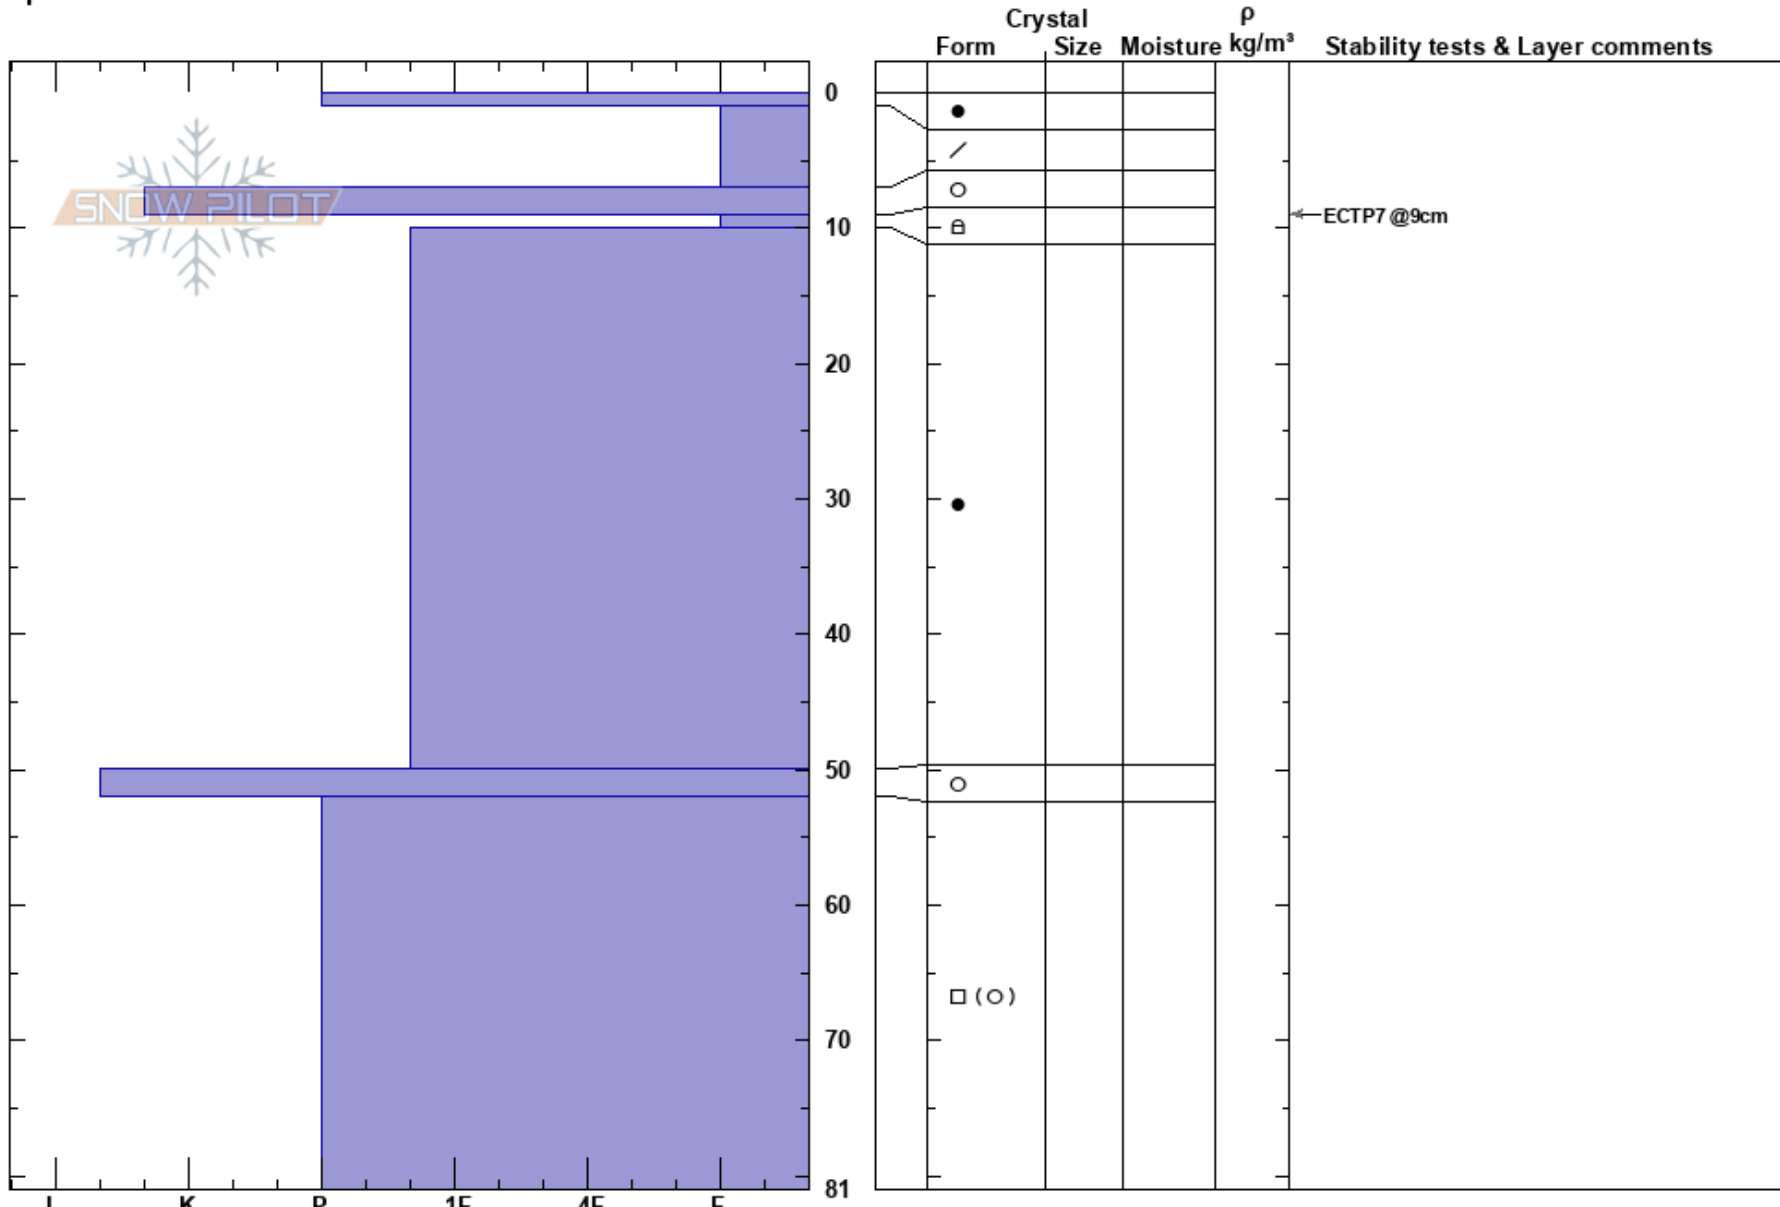

Minaret Bowl
Minarets
New Zealand
Elevation: 1720 m
Aspect: E
Specifics:

Snow Safety
18/08/2019 - 11:00
Co-ord: -44.43561N, 168.98091E
Slope Angle: 34°
Wind Loading:

Stability:
Air Temperature:
Sky Cover:
Precipitation:
Wind:
HS:81
PF:15 9-10cm: Problematic layer

Notes: I K P 1F 4F F