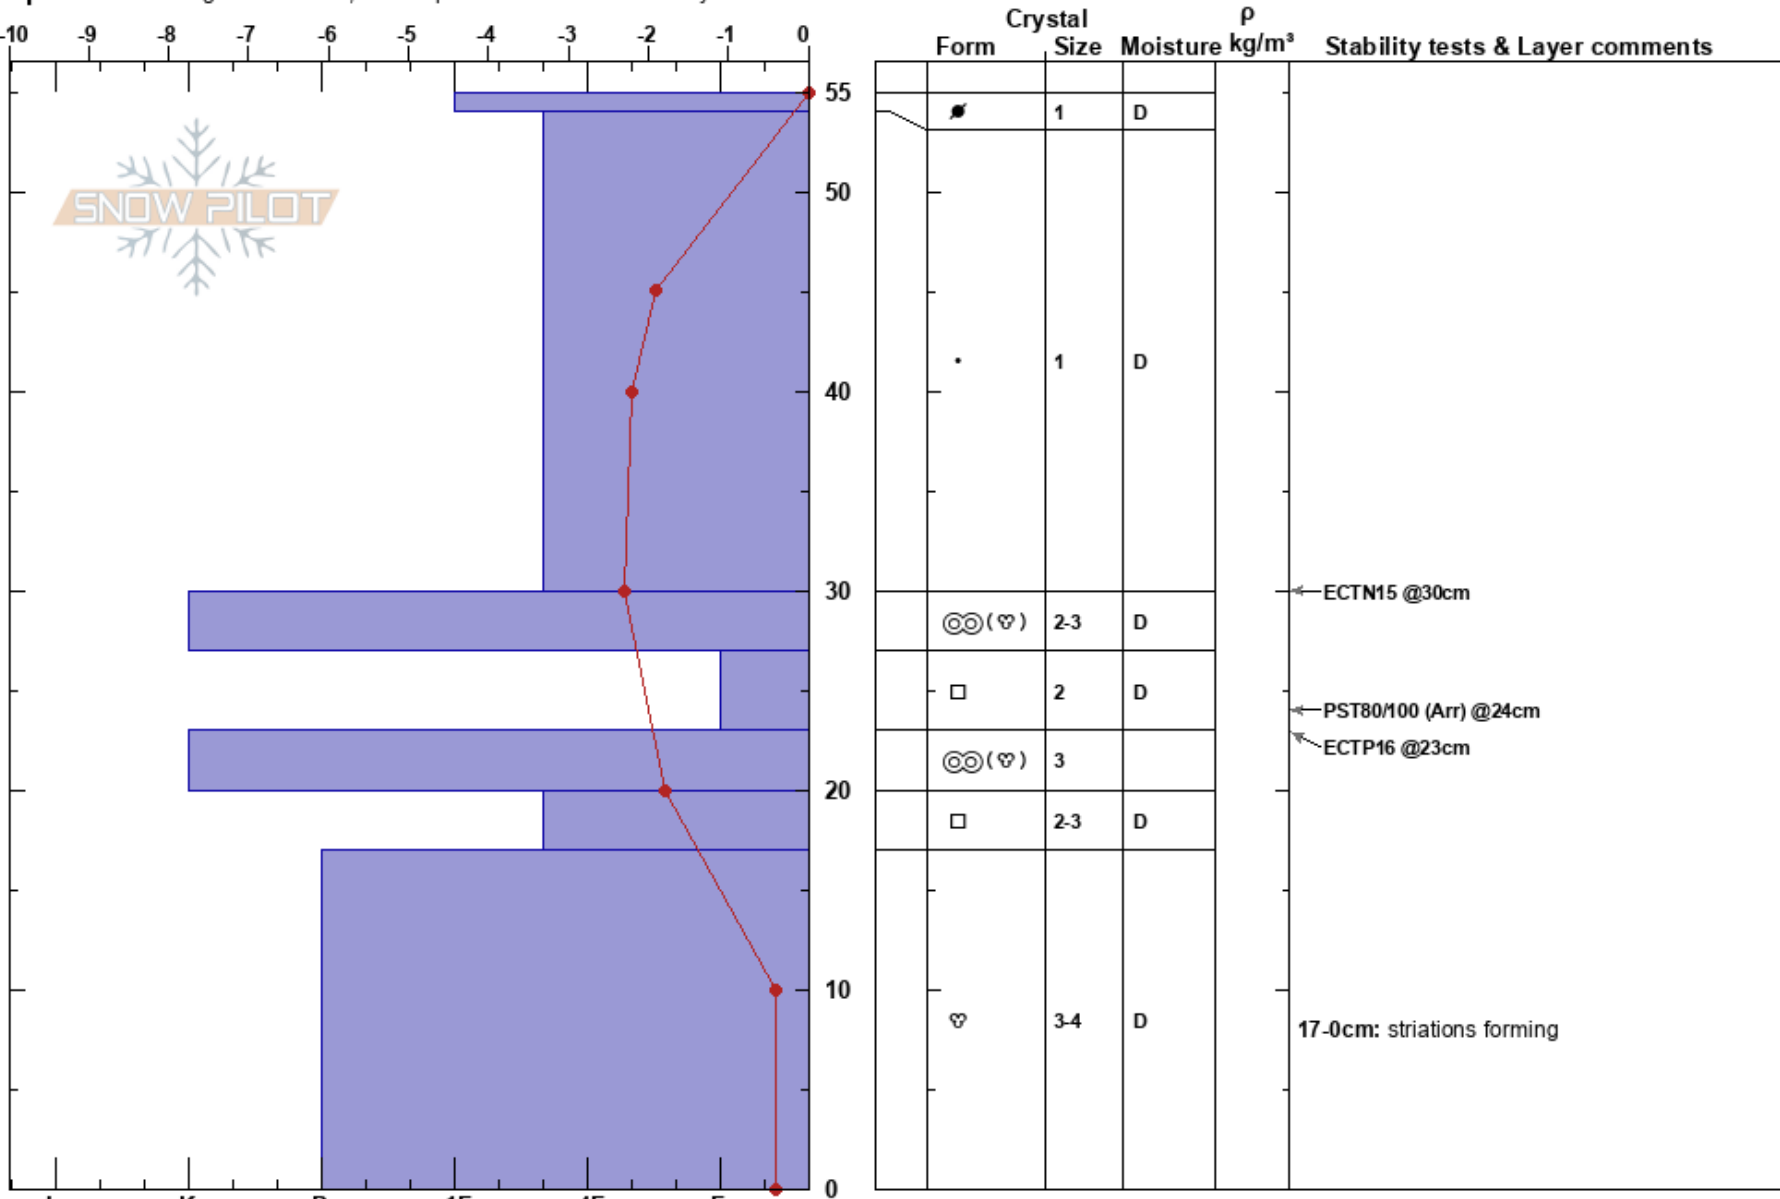

Backbowls 2 Hugo Cribbin
 Coronet Peak 16/08/2019 - 14:00
 New Zealand
Elevation: 1620 m
Aspect: E
Specifics: Pit dug in a Ski Area; Pit is representative of backcountry

Stability: Good **HS:**55
Air Temperature: 2.1°C **PF:**10
Sky Cover: BKN
Precipitation: NO
Wind: NW Strong

Layer Notes:
 27-23cm: Problematic layer
 17-0cm: striations forming

Notes: Ground cover: Tussock and undergrowth
 Pit location: in untracked Swd approx 15 metres from ridge top