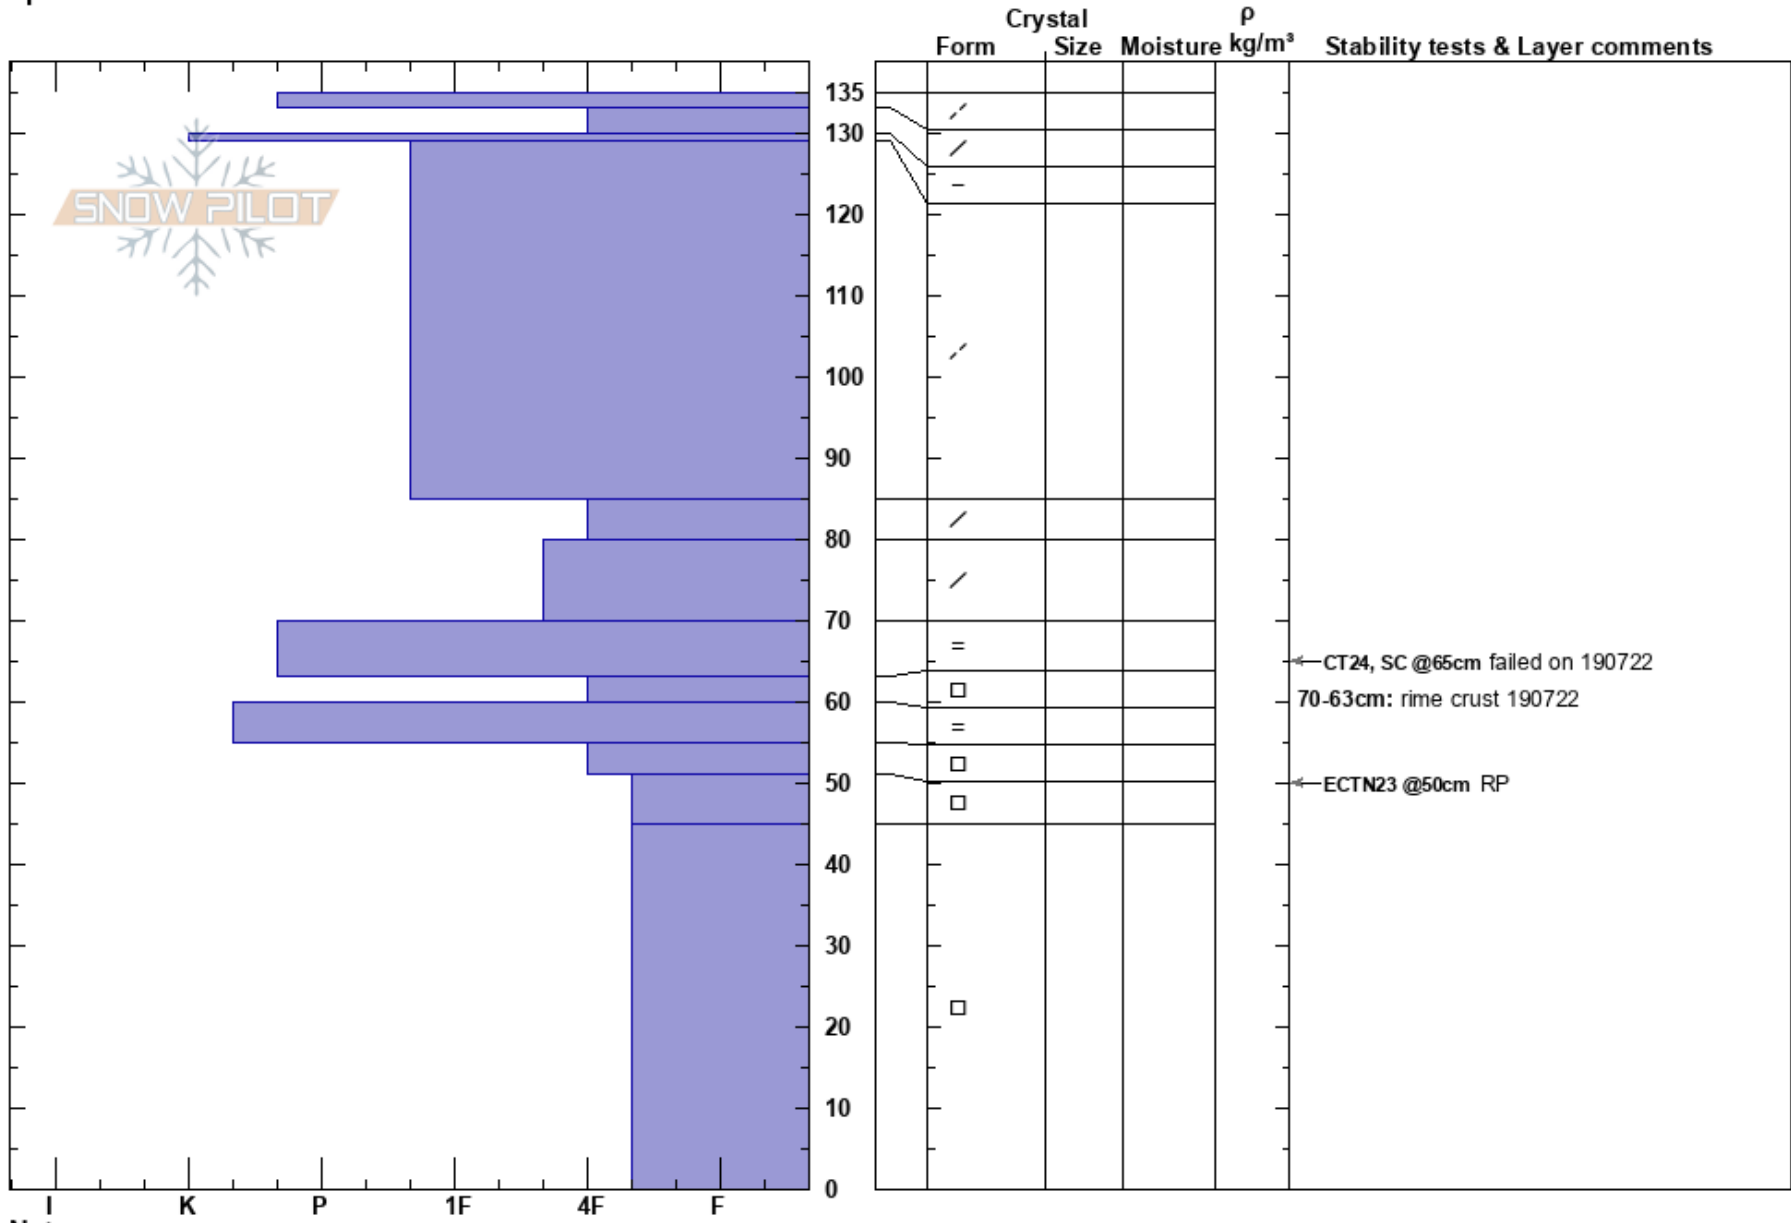

Mcdougalls creek (GY)  
 Richardsons  
 New Zealand  
**Elevation:** 1950 m  
**Aspect:** NW  
**Specifics:**

Harris Mountain  
 14/08/2019 - 12:00  
**Co-ord:**  
**Slope Angle:** 28°  
**Wind Loading:** previous

**Stability:**  
**Air Temperature:**  
**Sky Cover:** FEW  
**Precipitation:** NO  
**Wind:** SW Moderate

**HS:** 135  
**Layer Notes:**  
 70-63cm: rime crust 190722  
 70-63cm: Problematic layer

Notes: