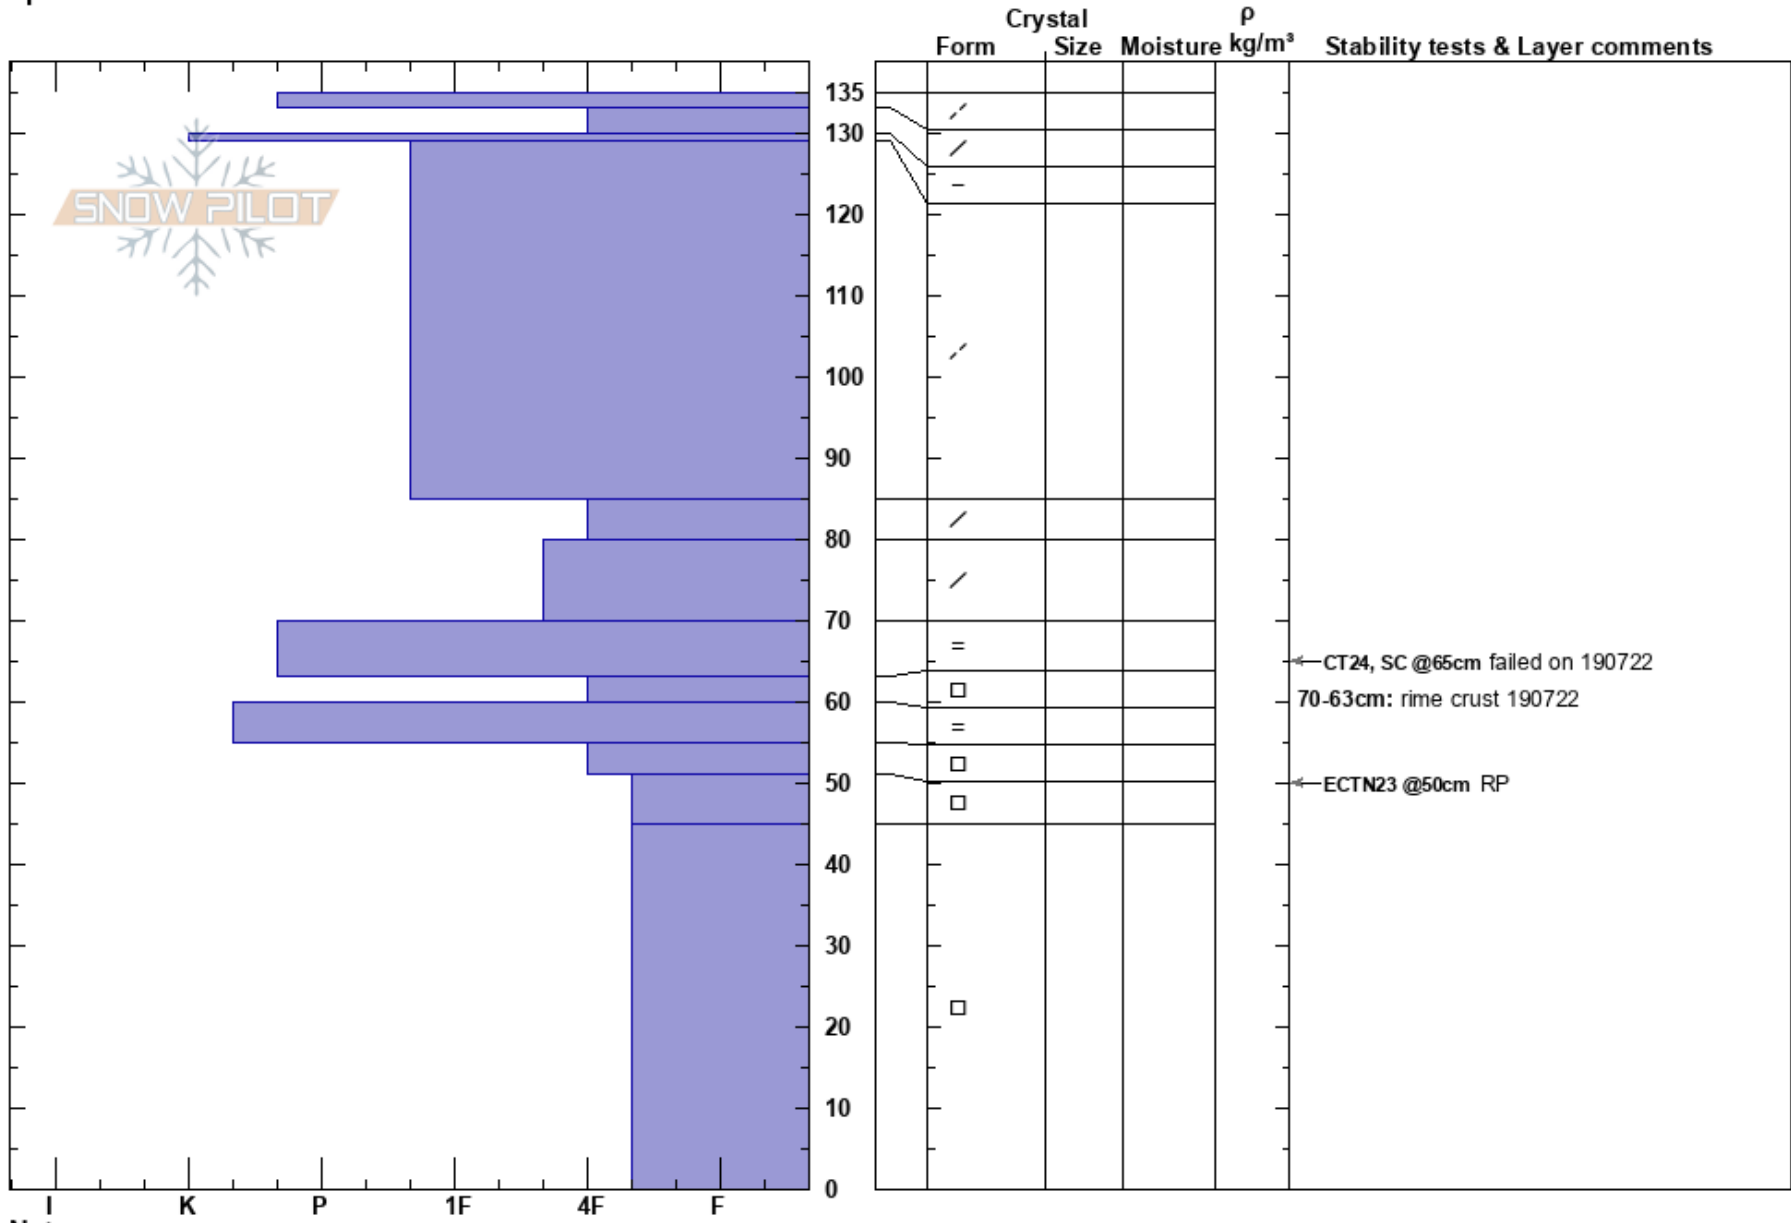

Mcdougalls creek (GY)  
 Richardsons  
 New Zealand  
**Elevation:** 1950 m  
**Aspect:** NW  
**Specifics:**

Harris Mountain  
 14/08/2019 - 12:00  
**Co-ord:**  
**Slope Angle:** 28°  
**Wind Loading:** previous

**Stability:**  
**Air Temperature:**  
**Sky Cover:** FEW  
**Precipitation:** NO  
**Wind:** SW Moderate

**HS:** 135  
**Layer Notes:**  
 70-63cm: rime crust 190722  
 70-63cm: Problematic layer

**Notes:**