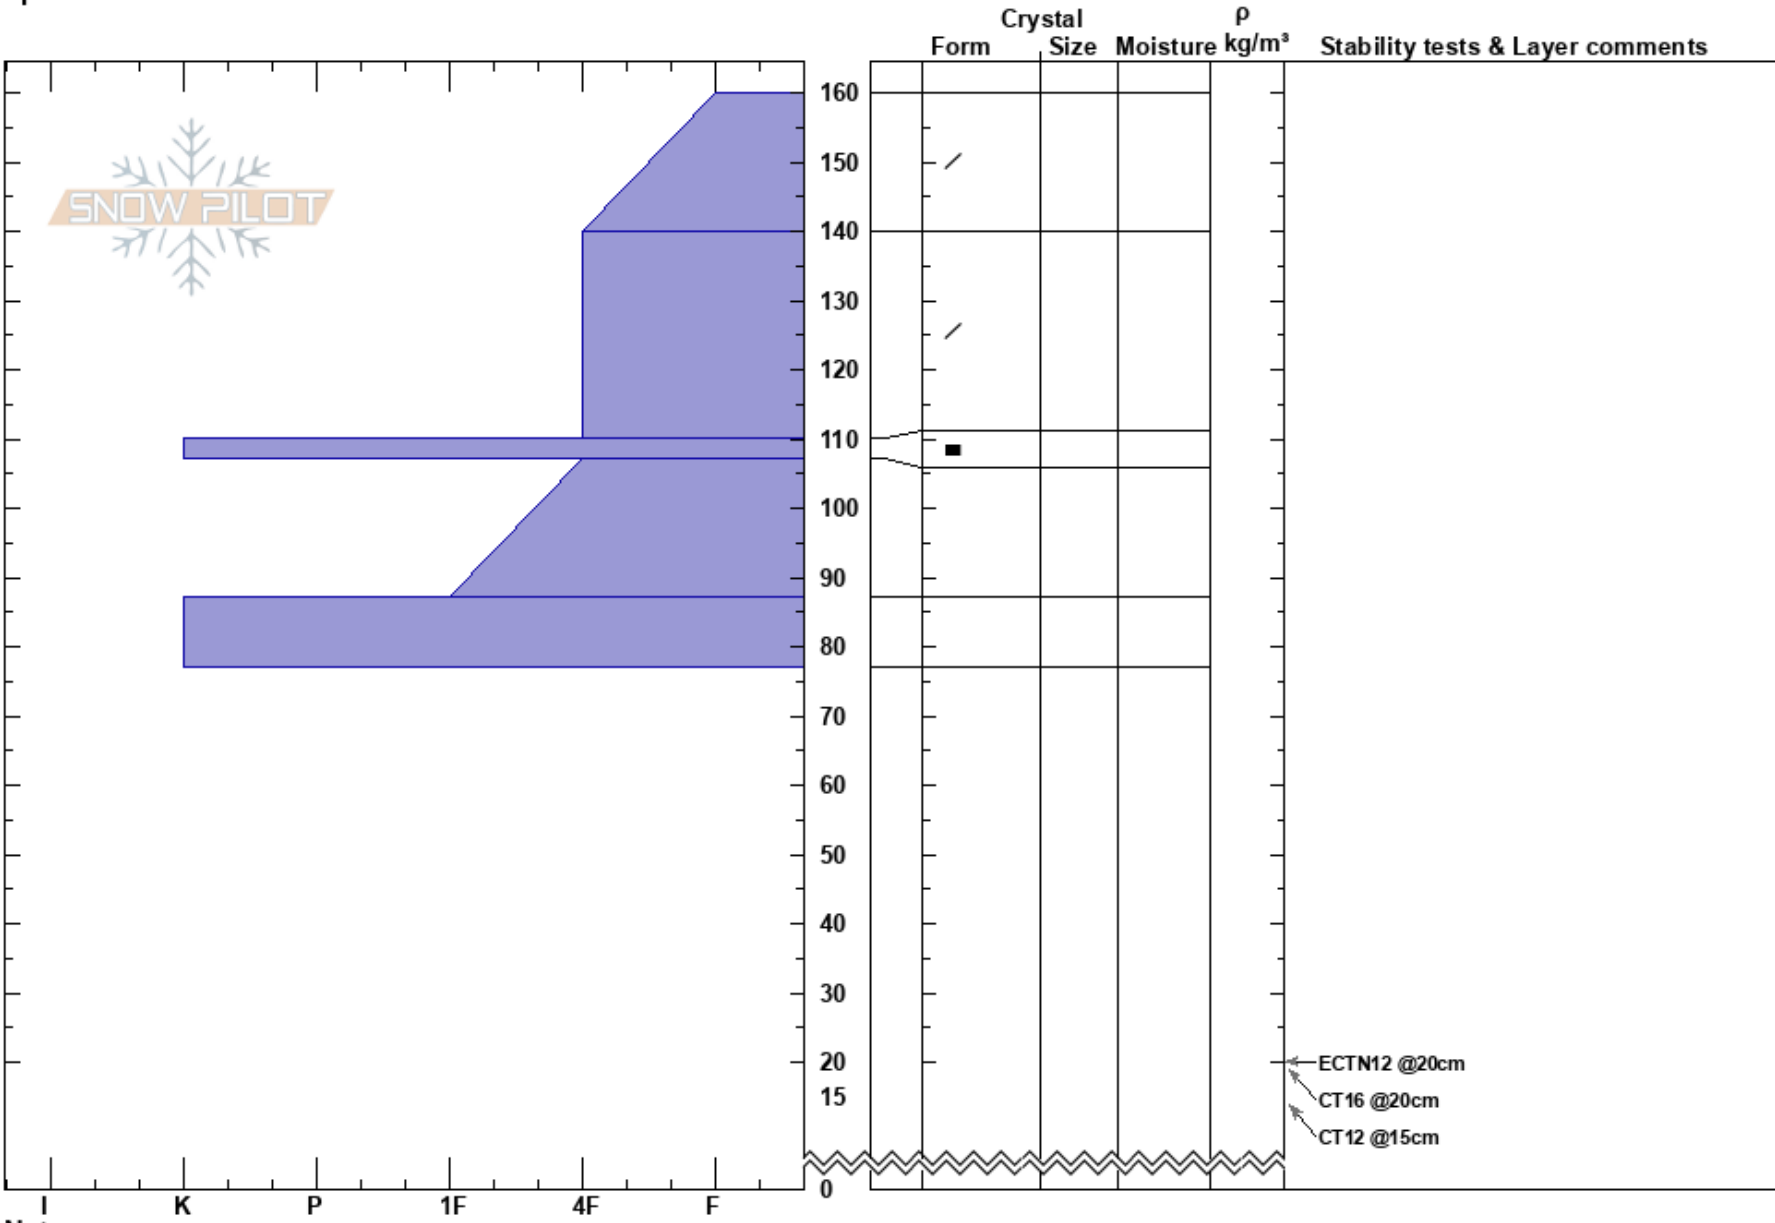

A Trails
Buchanans
New Zealand
Elevation: 1800 m
Aspect: SE
Specifics:

Harris Mountain
14/08/2019 - 11:00
Co-ord:
Slope Angle: 34°
Wind Loading:

Stability:
Air Temperature:
Sky Cover: FEW
Precipitation: NO
Wind: Light Breeze

HS:160
PF:25

Layer Notes:

Notes:

← ECTN12 @20cm
← CT16 @20cm
← CT12 @15cm