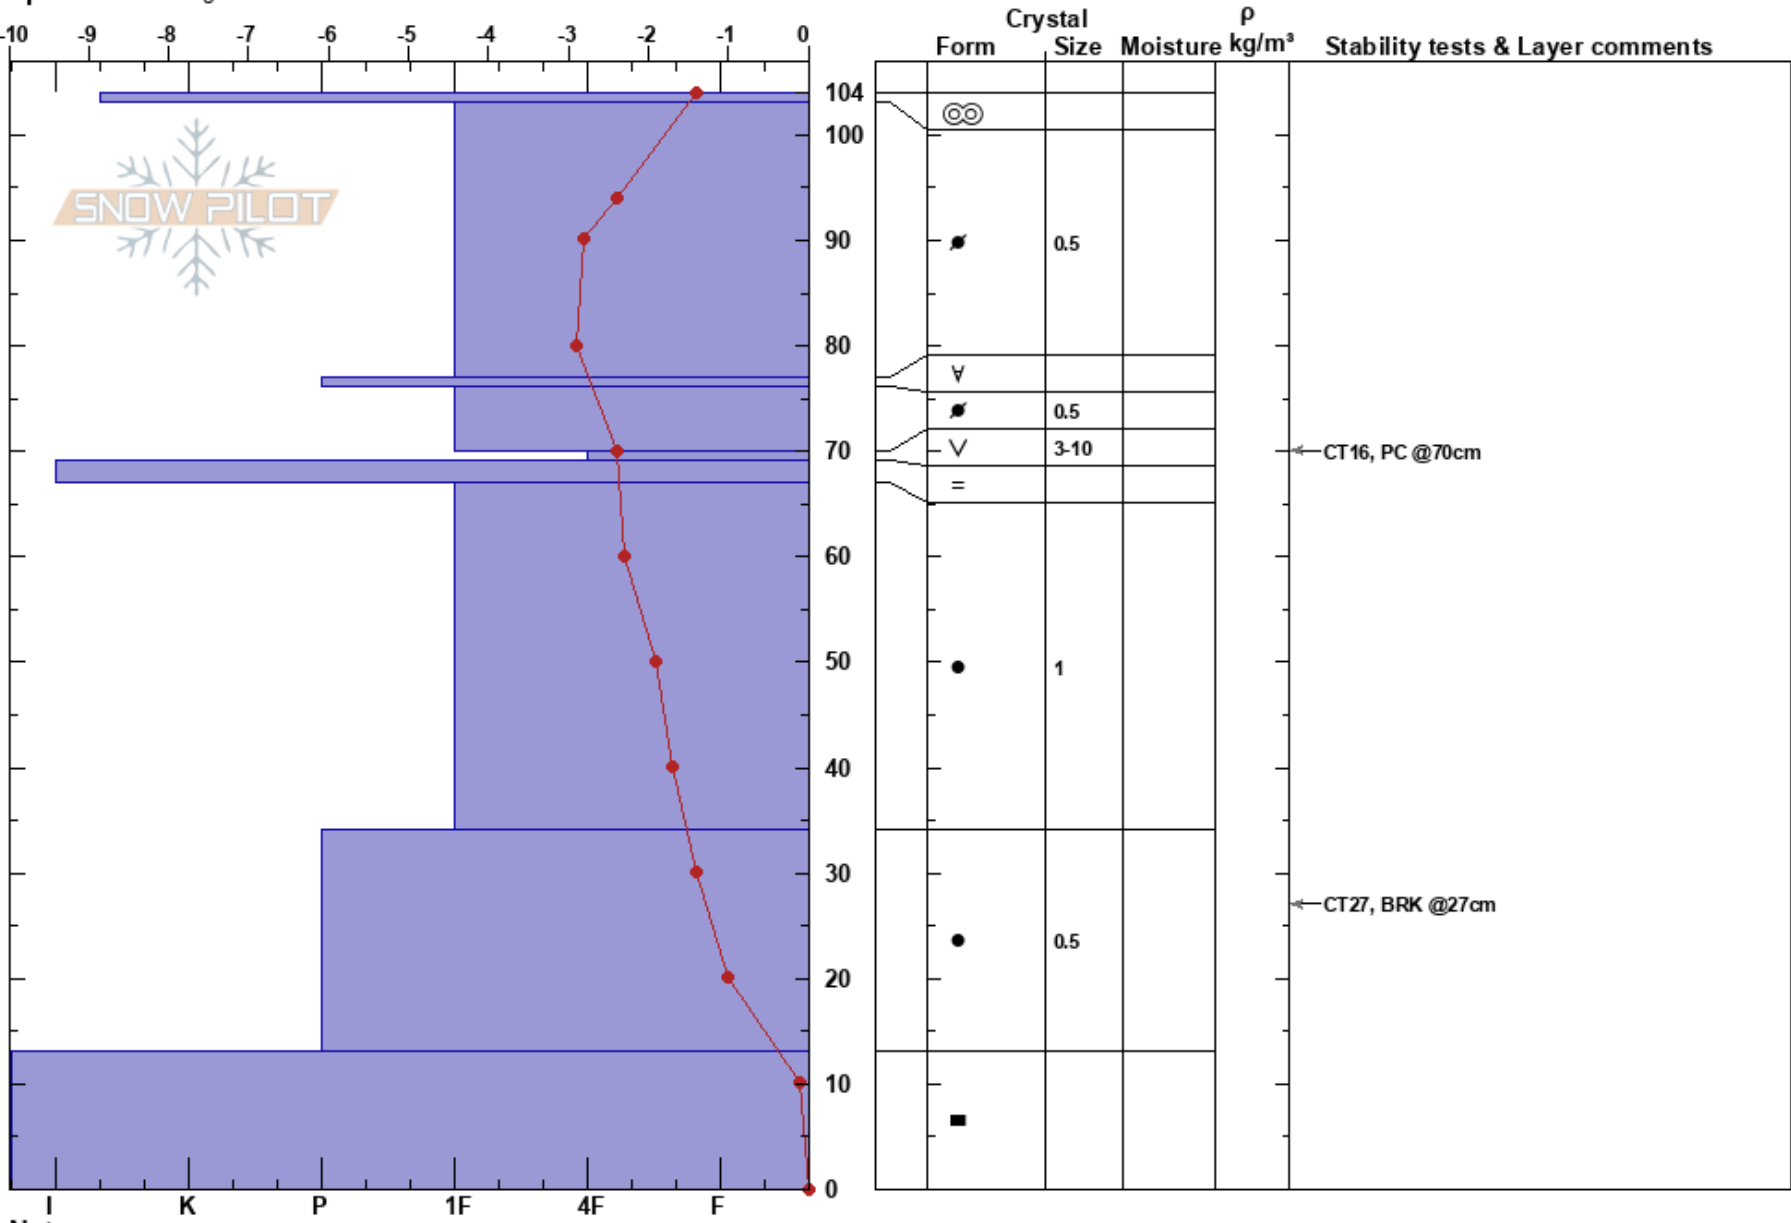

Sugar Top  
 Remarkables Range  
 New Zealand  
**Elevation:** 1880 m  
**Aspect:** W  
**Specifics:** Pit dug in a Ski Area

Remarks Snow Safety  
 08/08/2019 - 14:47  
**Co-ord:**  
**Slope Angle:** 21°  
**Wind Loading:** previous

**Stability:** Good **HS:**104 **Layer Notes:**  
**Air Temperature:** -1.3°C **PF:**25 70-69cm:Problematic layer  
**Sky Cover:** OVC  
**Precipitation:** S-1  
**Wind:** W Moderate

**Notes:** Weekly sugar pit dug by Andrew, Olive and Oli.