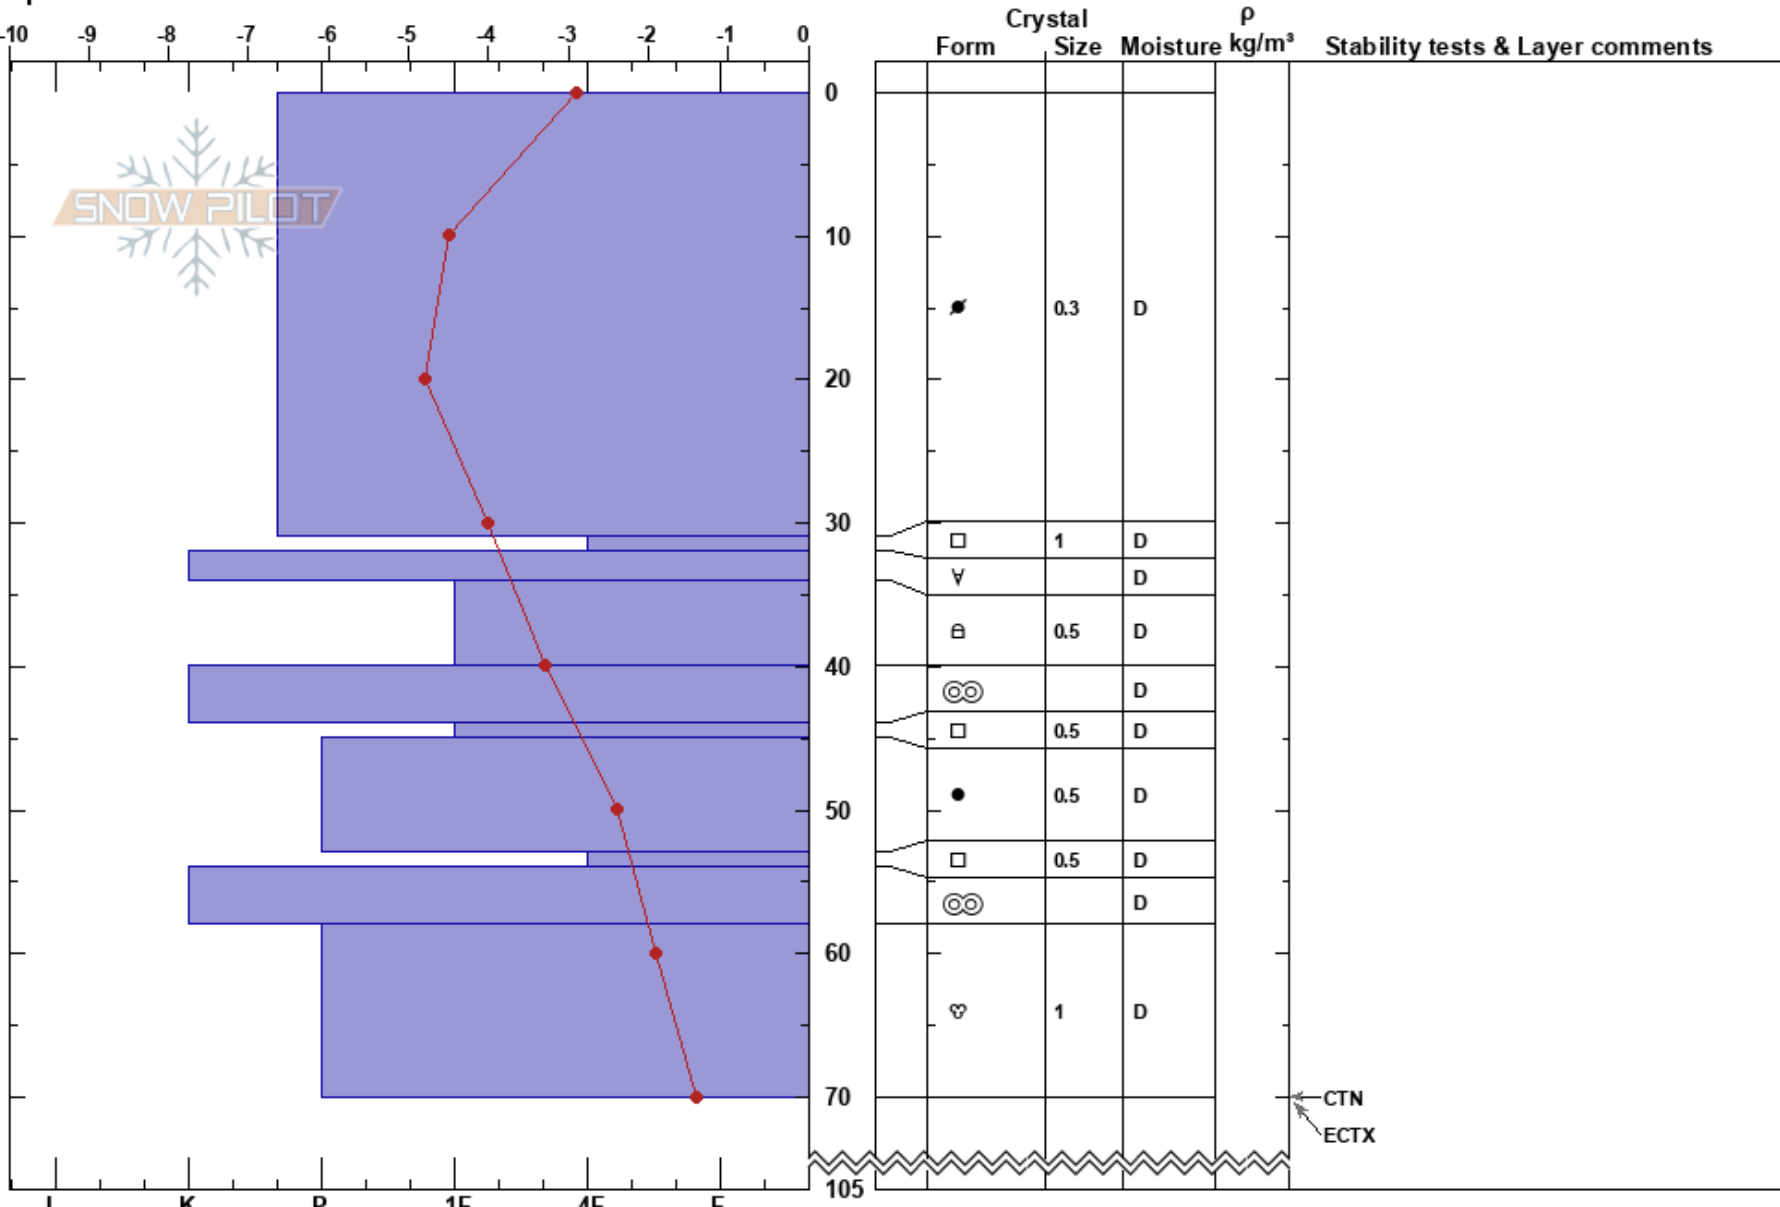

To of Powder Bowl
 Craigieburn Range
 New Zealand
Elevation: 1950 m
Aspect: 143°
Specifics:

Petrouchka Steiner-Grierson
 07/08/2019 - 13:15
Co-ord: 43.27305S, 171.62170E
Slope Angle: 22°
Wind Loading: previous

Stability: **HS:**105 **Layer Notes:**
Air Temperature: -1.7°C **PF:**10 31-32cm:Problematic layer
Sky Cover: BKN
Precipitation: NO
Wind: SW Moderate

Notes: HS 105cm. Pit dug down 70cm. Did not dig to ground, as from 58cm to ground is melt-freeze with no problem layers.