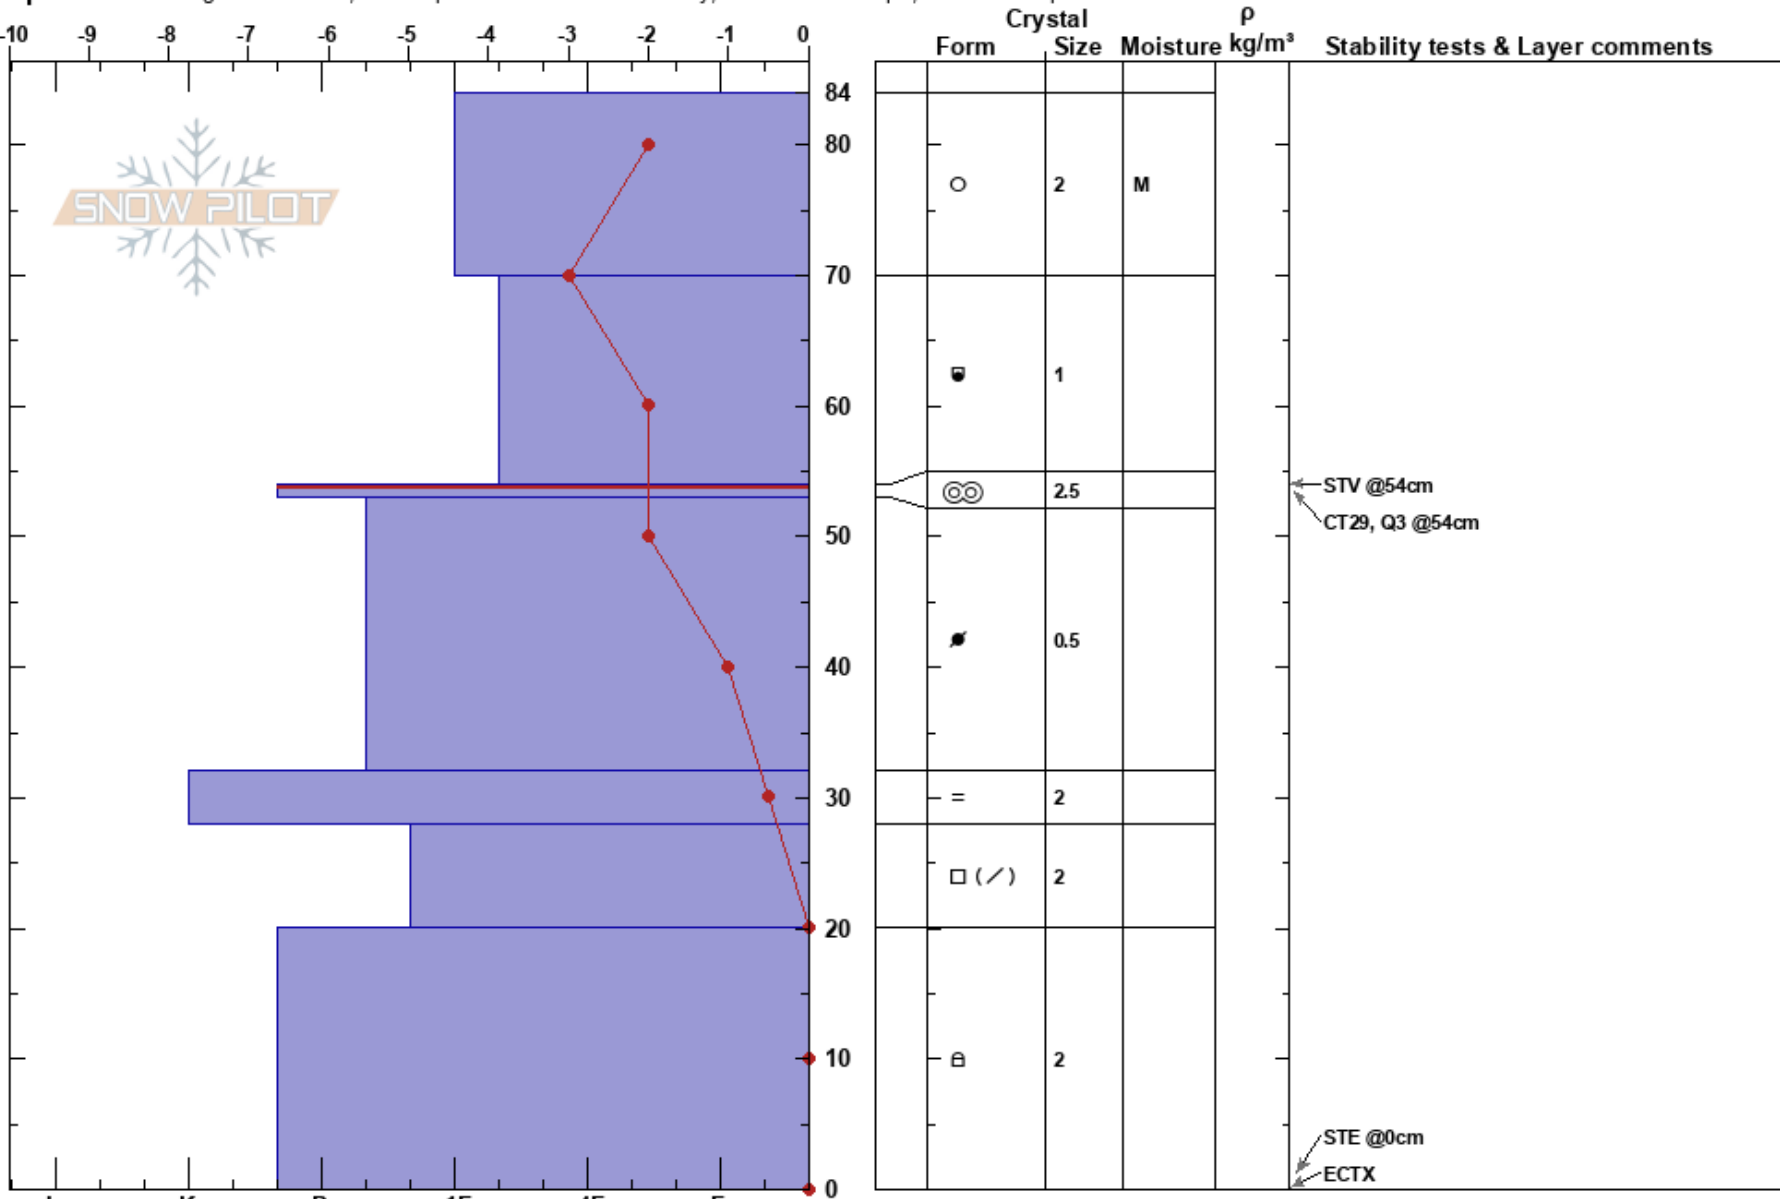

BRSC Nervous Knob SE
 Craigieburn Range
 New Zealand
 Elevation: 1710 m
 Aspect: 135°

Mack Miller
 27/07/2019 - 16:00
 Co-ord: 43.12273N, 171.68102W
 Slope Angle: 37°
 Wind Loading: previous

Stability: Good
 Air Temperature: 1°C
 Sky Cover: BKN
 Precipitation: NO
 Wind: NW Light Breeze

HS:84
 PF:20
 54-53cm: Problematic layer

Specifics: Pit dug in a Ski Area; Pit is representative of backcountry; Ski tracks on slope; We skied slope

Notes: Pit depth not necessarily representative of total snowfall, but a good sample of areas with moderate or greater wind deposition.