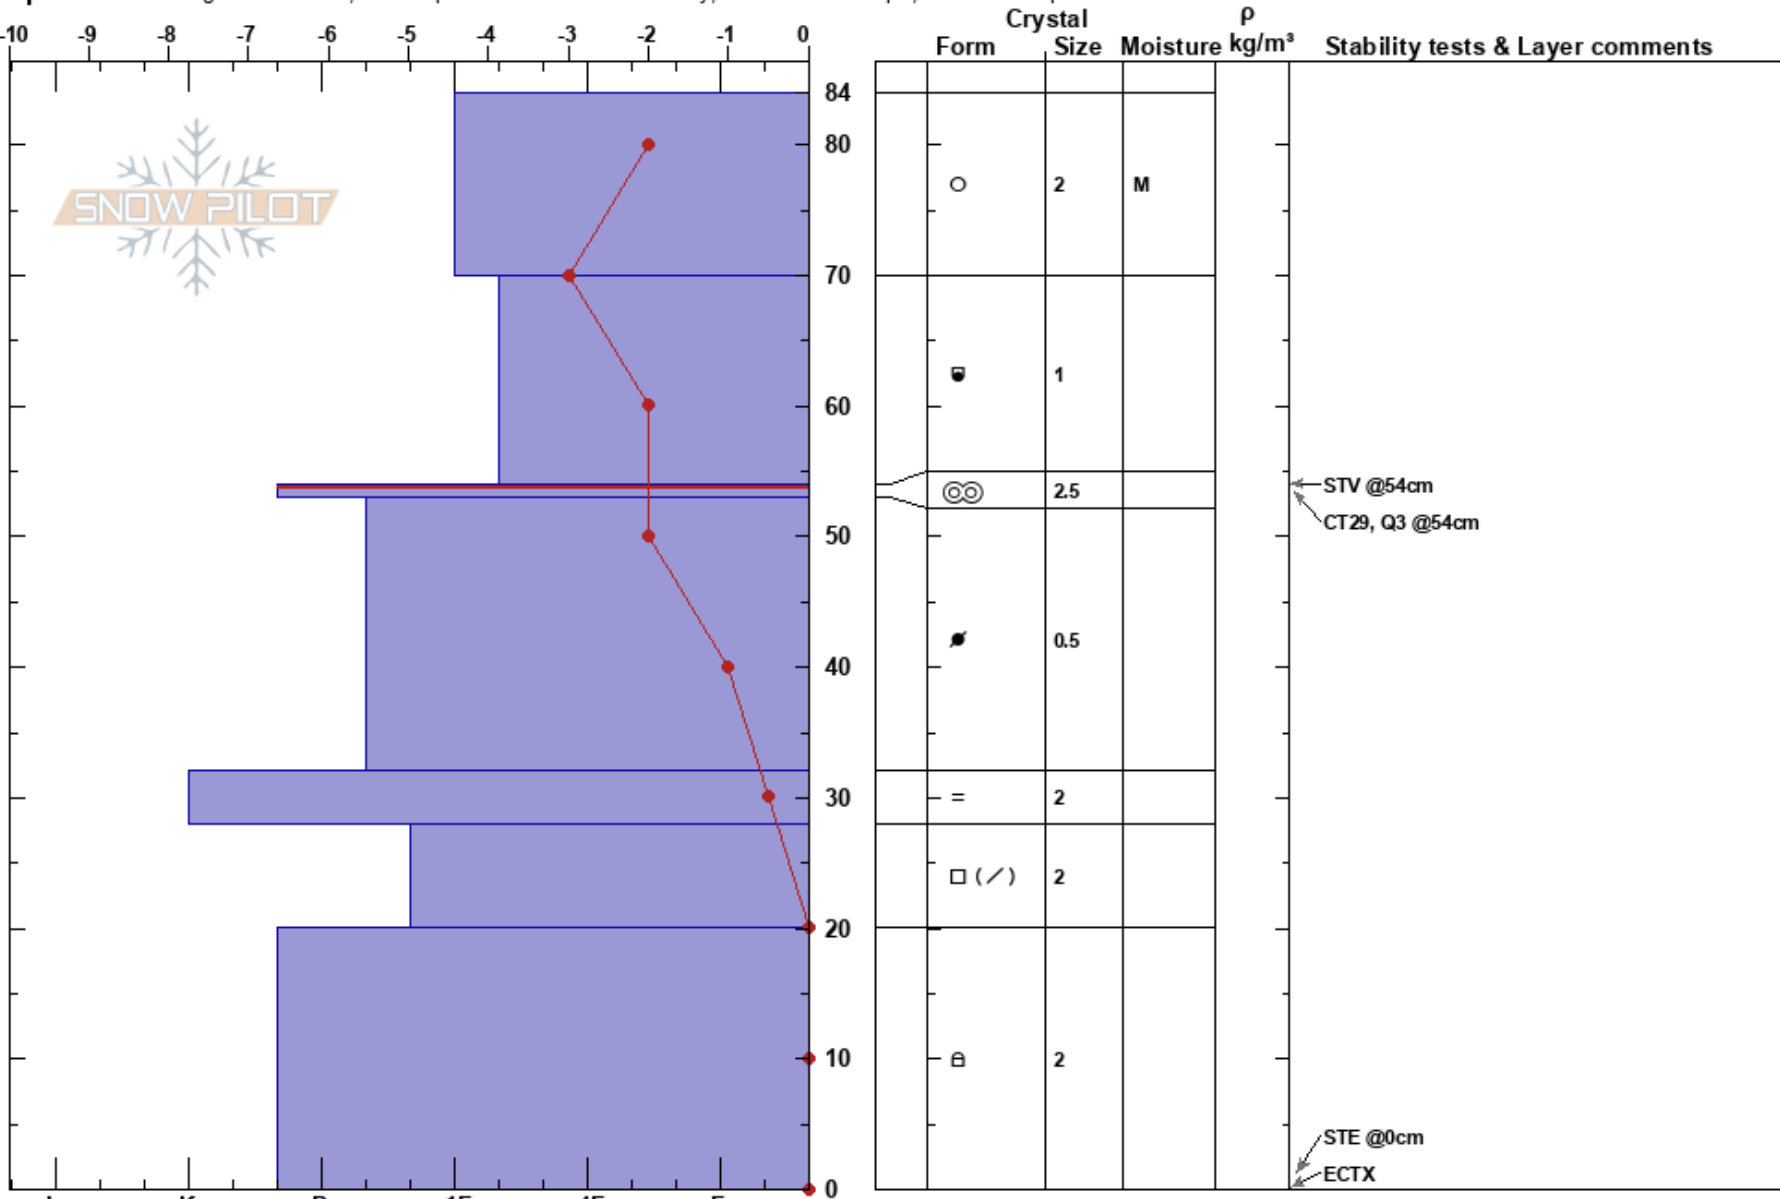

BRSC Nervous Knob SE Mack Miller
 Craigieburn Range 27/07/2019 - 16:00
 New Zealand
Elevation: 1710 m
Aspect: 135°
Co-ord: 43.12273N, 171.68102W
Slope Angle: 37°
Wind Loading: previous

Stability: Good **HS:**84 **Layer Notes:**
Air Temperature: 1°C **PF:**20 54-53cm:Problematic layer
Sky Cover: BKN
Precipitation: NO
Wind: NW Light Breeze

Specifics: Pit dug in a Ski Area; Pit is representative of backcountry; Ski tracks on slope; We skied slope

Notes: Pit depth not necessarily representative of total snowfall, but a good sample of areas with moderate or greater wind deposition.