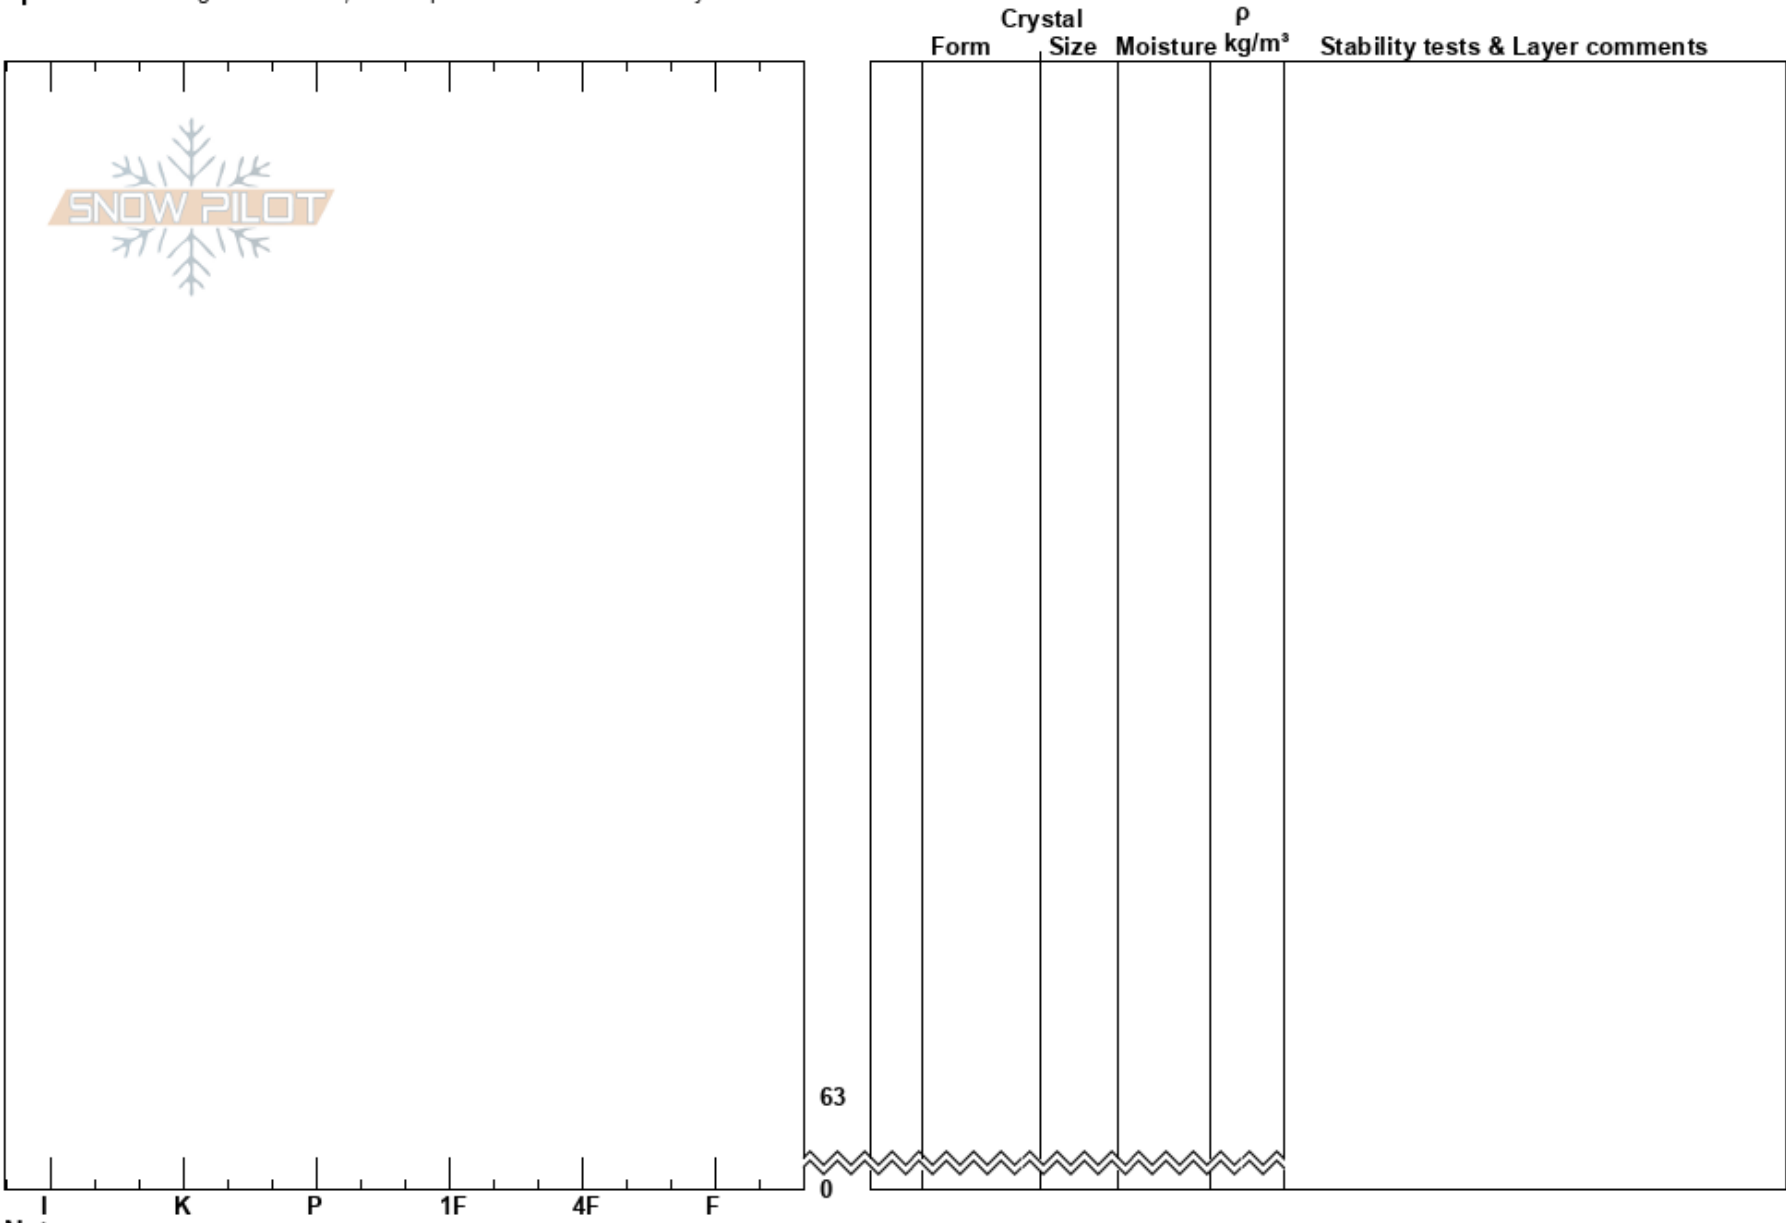

Quick Tracey Creedon
 Rainbow 29/07/2019 - 13:30
 New Zealand
Elevation: 1750 m
Aspect: S
Specifics: Pit dug in a Ski Area; Pit is representative of backcountry

Stability:
Air Temperature: 0.6°C
Sky Cover: OVC
Precipitation: NO
Wind: NE Light Breeze

HS:63

Layer Notes:

Notes:

I K P 1F 4F F