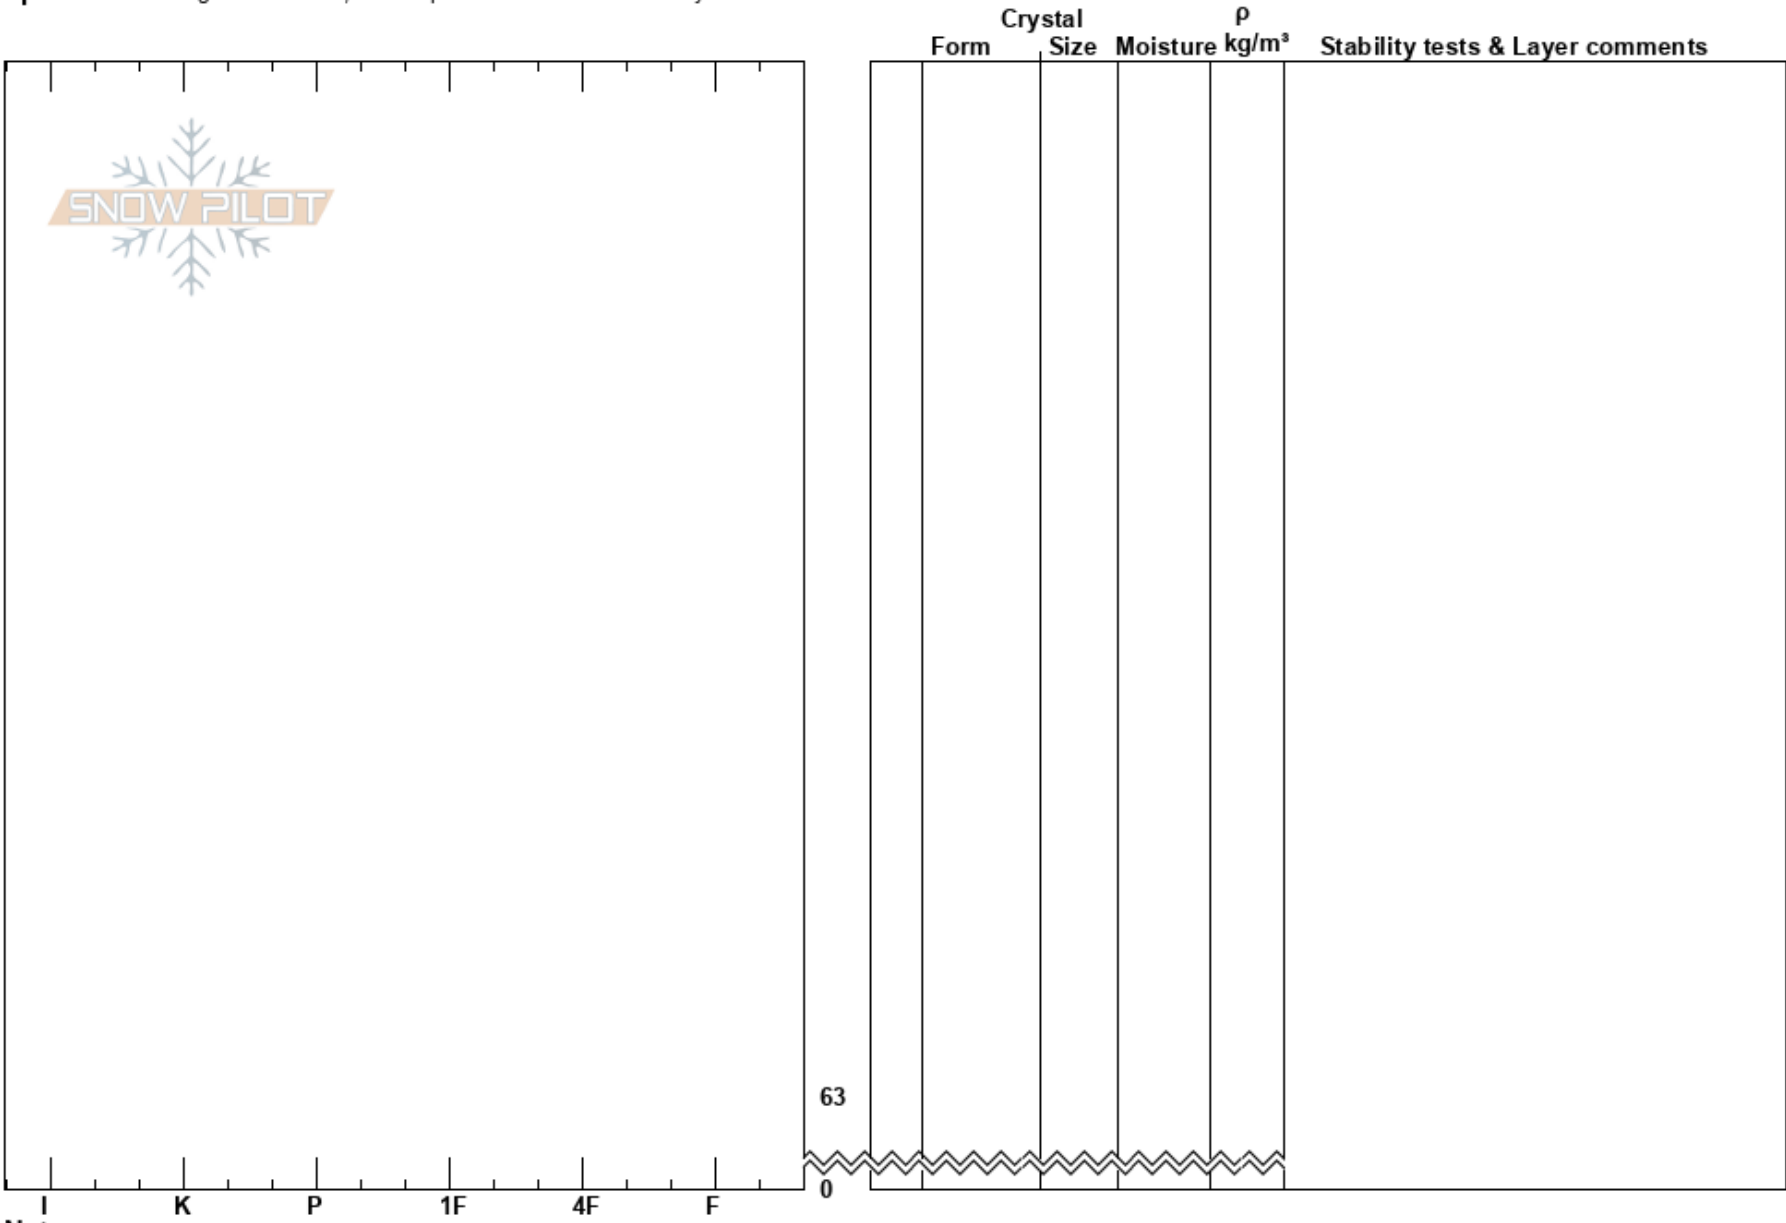

Quick Tracey Creedon  
 Rainbow 29/07/2019 - 13:30  
 New Zealand  
**Elevation:** 1750 m  
**Aspect:** S  
**Specifics:** Pit dug in a Ski Area; Pit is representative of backcountry

**Stability:**  
**Air Temperature:** 0.6°C  
**Sky Cover:** OVC  
**Precipitation:** NO  
**Wind:** NE Light Breeze

**HS:**63

**Layer Notes:**

**Notes:**