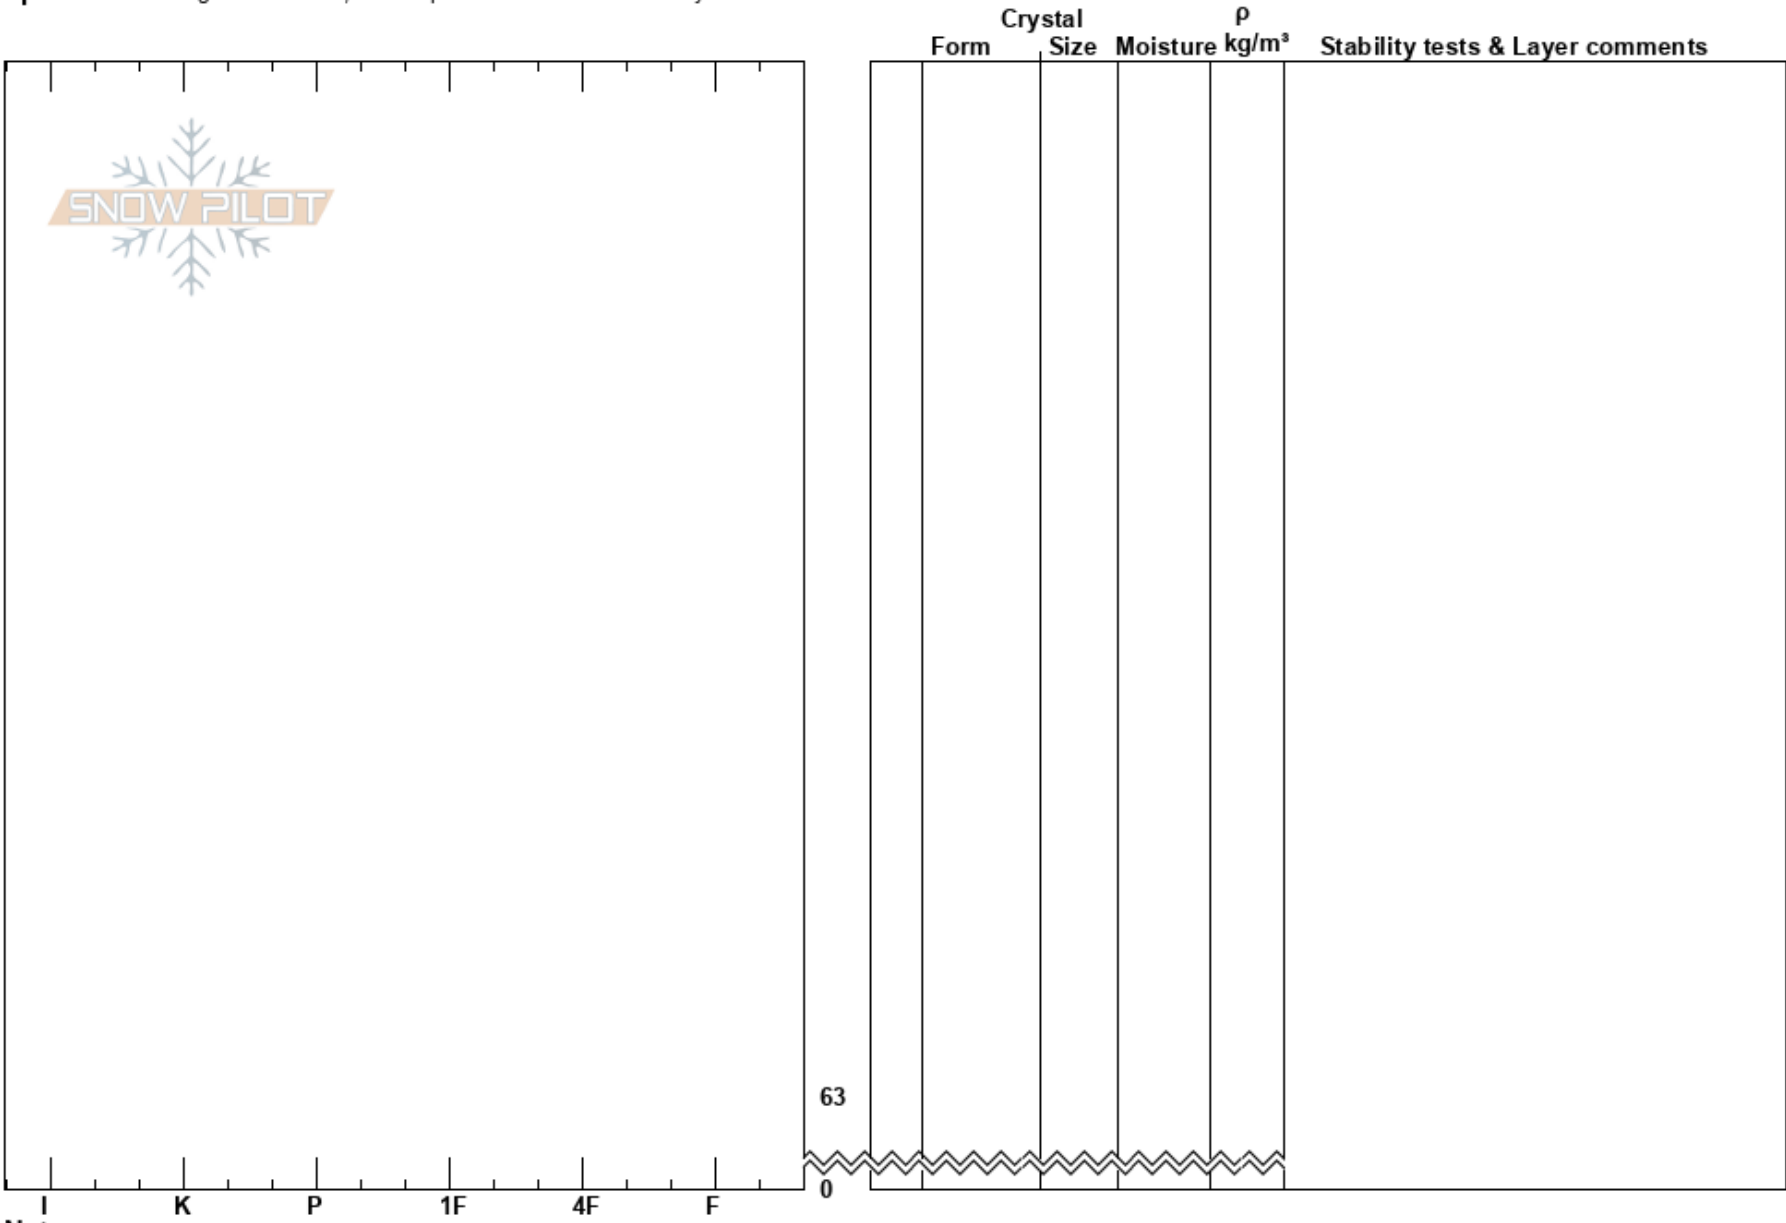

Quick Tracey Creedon
Rainbow 29/07/2019 - 13:30
New Zealand
Elevation: 1750 m
Aspect: S
Specifics: Pit dug in a Ski Area; Pit is representative of backcountry

Stability:
Air Temperature: 0.6°C
Sky Cover: OVC
Precipitation: NO
Wind: NE Light Breeze

HS:63

Layer Notes:

Notes: