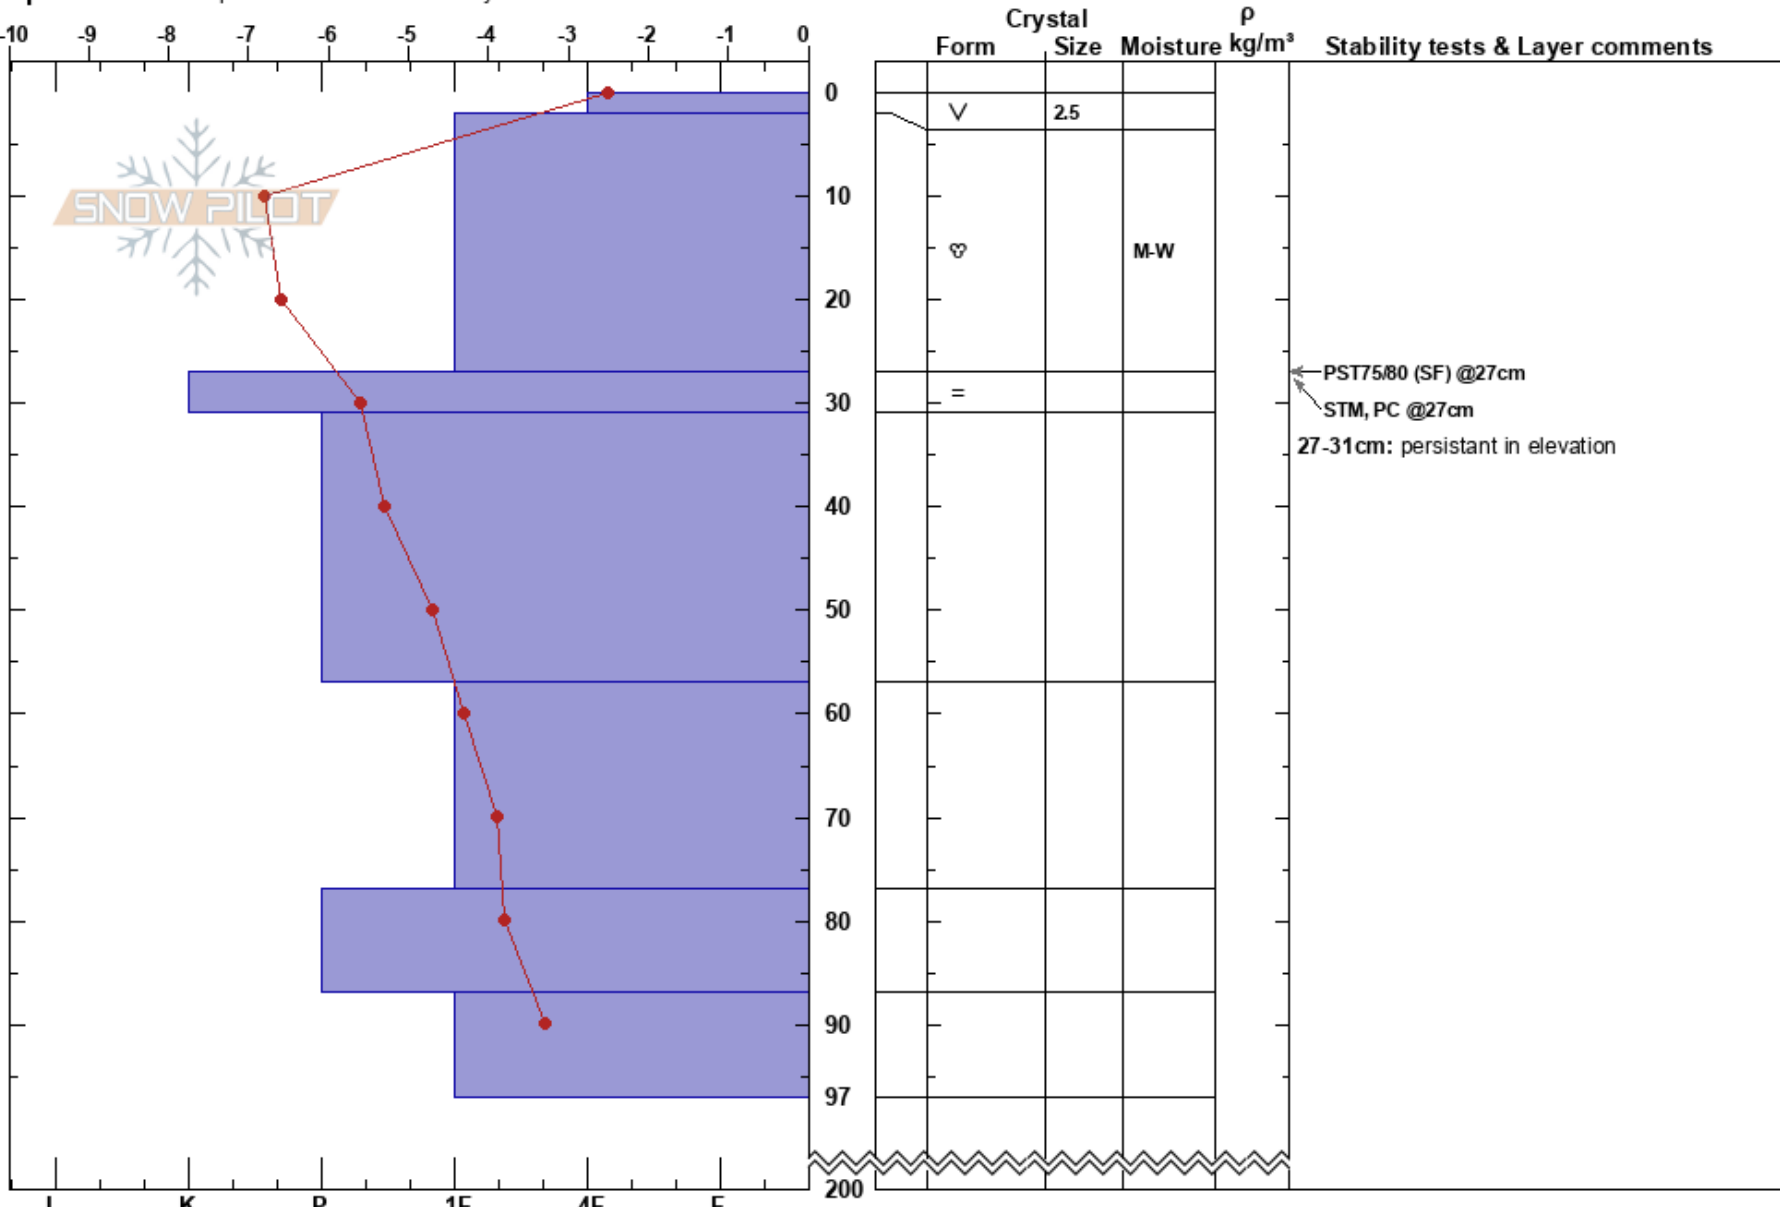

SE Clock tower  
 Mt Ruapehu  
 New Zealand  
 Elevation: 2300 m  
 Aspect: E  
 Specifics: Pit is representative of backcountry

Eric Webster  
 28/07/2019 - 11:30  
 Co-ord: -39.27759S, 175.58339E  
 Slope Angle: 10°  
 Wind Loading: no

Stability: HS:200  
 Air Temperature: 1.4°C PF:3  
 Sky Cover: FEW  
 Precipitation: NO  
 Wind: NW Calm  
 Layer Notes:  
 27-31cm: persistant in elevation  
 27-31cm: Problematic layer

Notes: