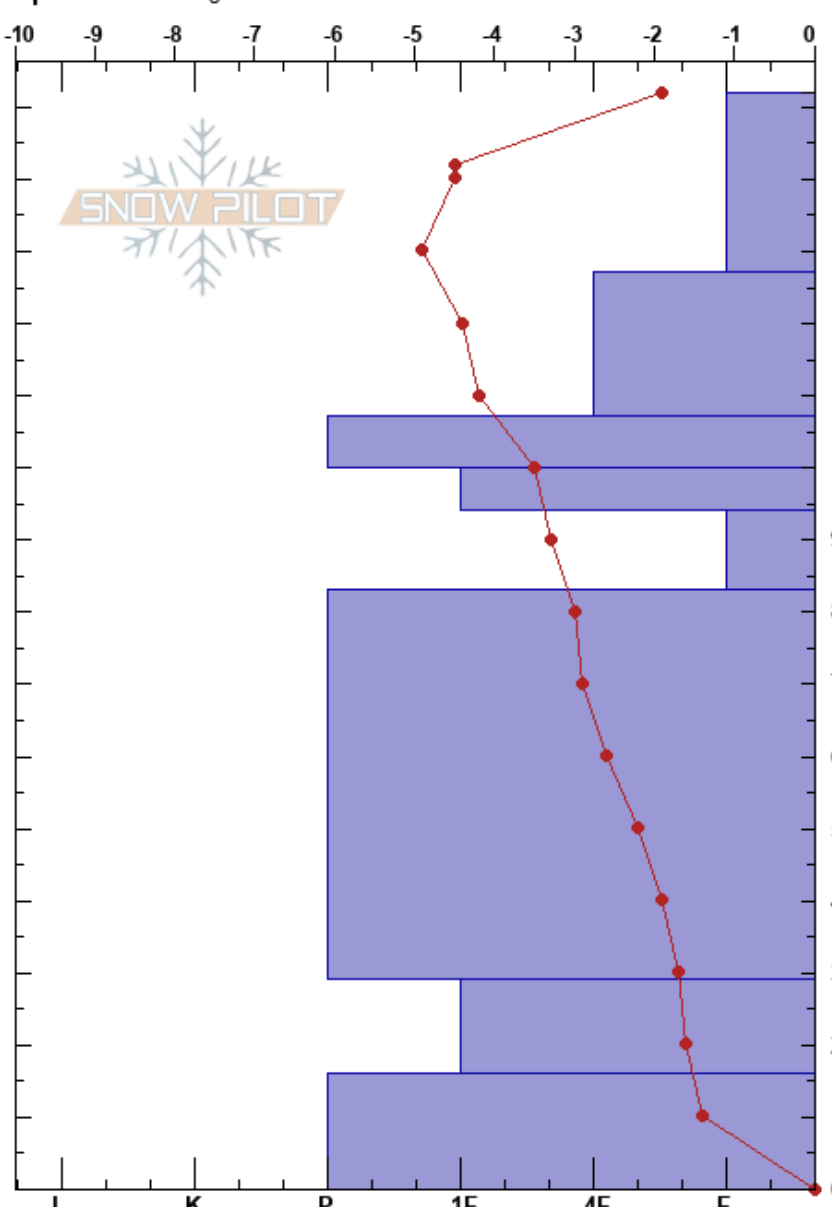

Queen of Hearts 3
 Treble Cone
 New Zealand
Elevation: 2050 m
Aspect: E
Specifics: Pit dug in a Ski Area

J-C Morel
 19/07/2019 - 12:25
Co-ord:
Slope Angle: 30°
Wind Loading: previous

Stability:
Air Temperature: -2.5°C **PF:**30
Sky Cover: BKN
Precipitation: NO
Wind: SE Light Breeze

Layer Notes:

Form	Crystal		ρ kg/m ³	Stability tests & Layer comments
	Size	Moisture		
+	2			
/	2			
■				
⊖				
□	2			
●				
●				
■				

Notes:

ECTX