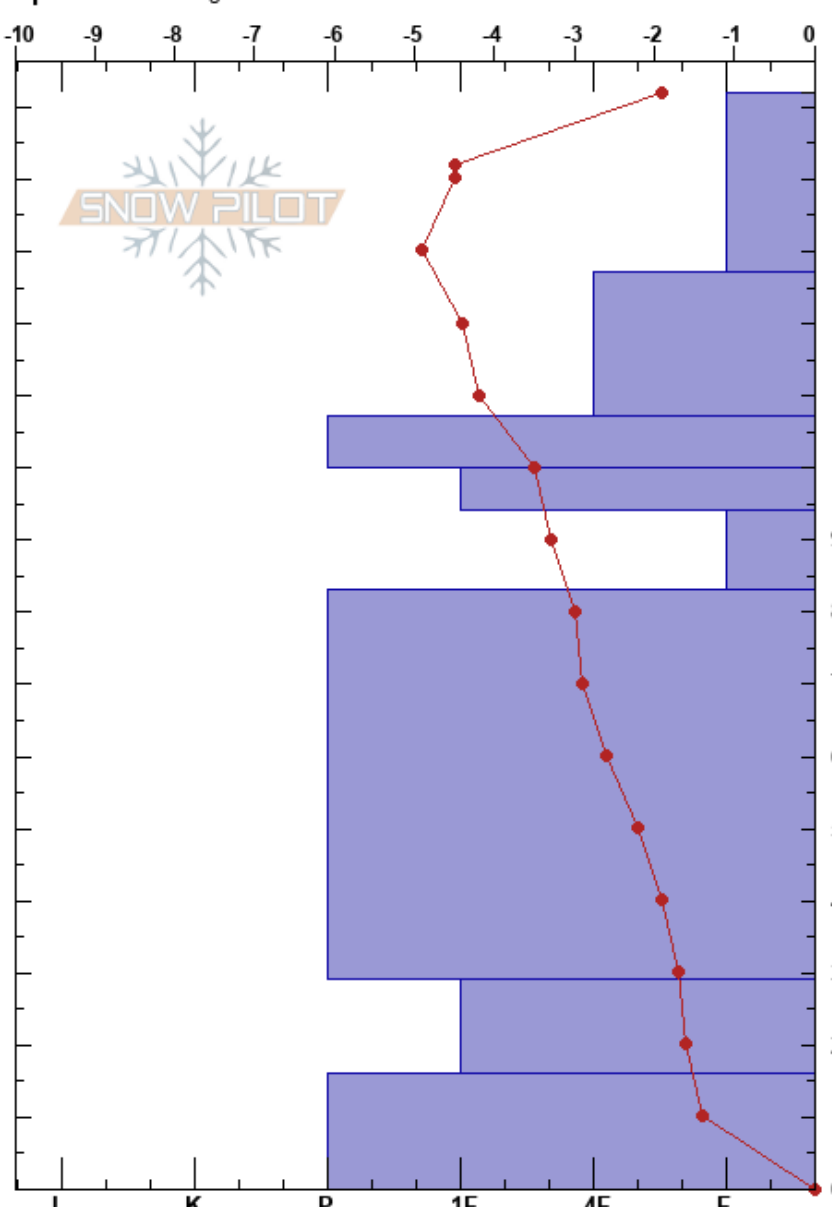

Queen of Hearts 3
 Treble Cone
 New Zealand
Elevation: 2050 m
Aspect: E
Specifics: Pit dug in a Ski Area

J-C Morel
 19/07/2019 - 12:25
Co-ord:
Slope Angle: 30°
Wind Loading: previous

Stability: **HS:**152 **Layer Notes:**
Air Temperature: -2.5°C **PF:**30
Sky Cover: BKN
Precipitation: NO
Wind: SE Light Breeze

Form	Crystal		ρ kg/m ³	Stability tests & Layer comments
	Size	Moisture		
+	2			
/	2			
■				
⊖				
□	2			
●				
●				
■				

Notes: I K P 1F 4F F

ECTX