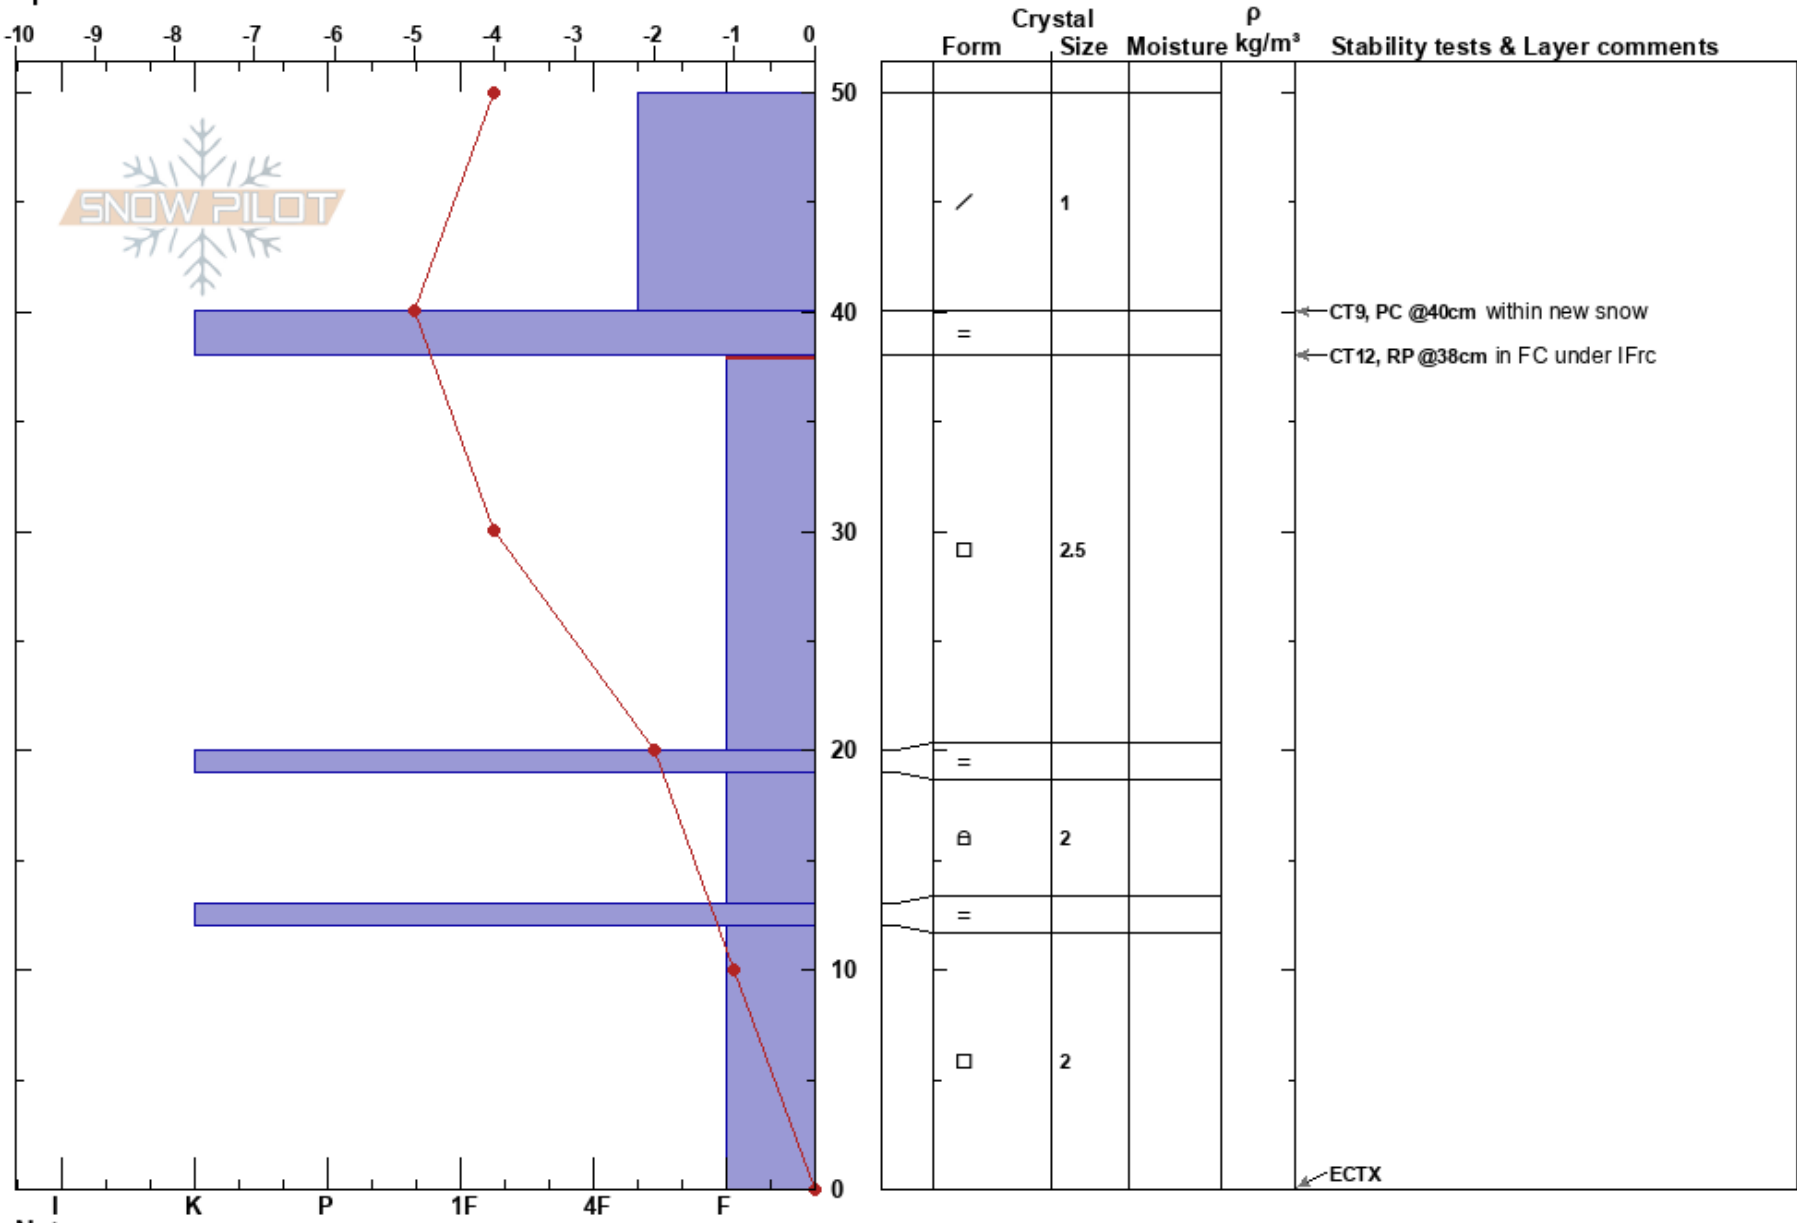

Sugar Bowl
 Remarkables Range
 New Zealand
Elevation: 1885 m
Aspect: SW
Specifics:

Remarks Snow Safety
 17/07/2019 - 14:00
Co-ord: -45.05561S, 168.80290E
Slope Angle: 24°
Wind Loading: no

Stability: Very Good **HS:**50 **Layer Notes:**
Air Temperature: -5°C **PF:**25 38-20cm: Problematic layer
Sky Cover: OVC
Precipitation: NO
Wind: W Light Breeze

Notes: Week 4 of weekly pit tracking. Pit by Alicia and Kane