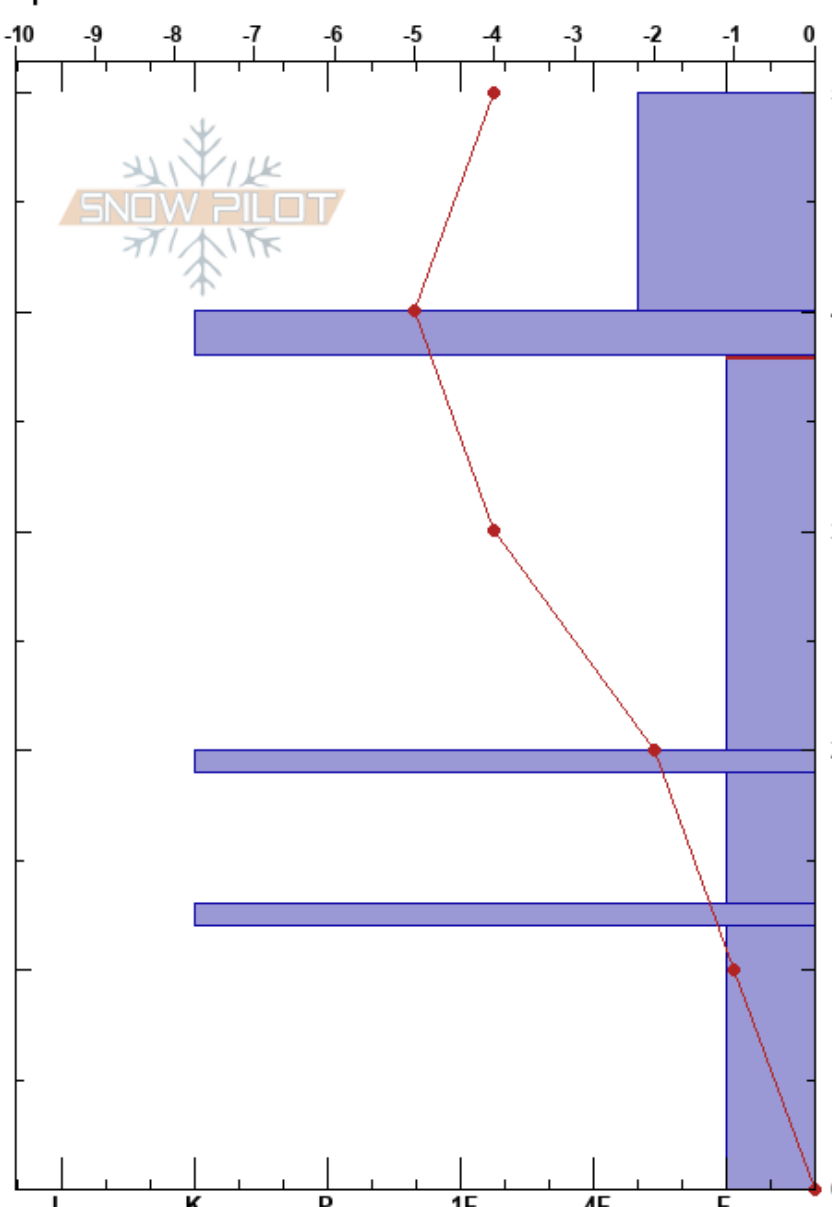

Sugar Bowl  
 Remarkables Range  
 New Zealand  
**Elevation:** 1885 m  
**Aspect:** SW  
**Specifics:**

Remarks Snow Safety  
 17/07/2019 - 14:00  
**Co-ord:** -45.05561S, 168.80290E  
**Slope Angle:** 24°  
**Wind Loading:** no

**Stability:** Very Good **HS:**50 **Layer Notes:**  
**Air Temperature:** -5°C **PF:**25 38-20cm:Problematic layer  
**Sky Cover:** OVC  
**Precipitation:** NO  
**Wind:** W Light Breeze

Form	Crystal		$\rho$ kg/m <sup>3</sup>	Stability tests & Layer comments
	Size	Moisture		
/	1			
=				← CT9, PC @40cm within new snow ← CT12, RP @38cm in FC under IFrc
□	25			
=				
⊖	2			
=				
□	2			
				← ECTX

**Notes:** Week 4 of weekly pit tracking. Pit by Alicia and Kane