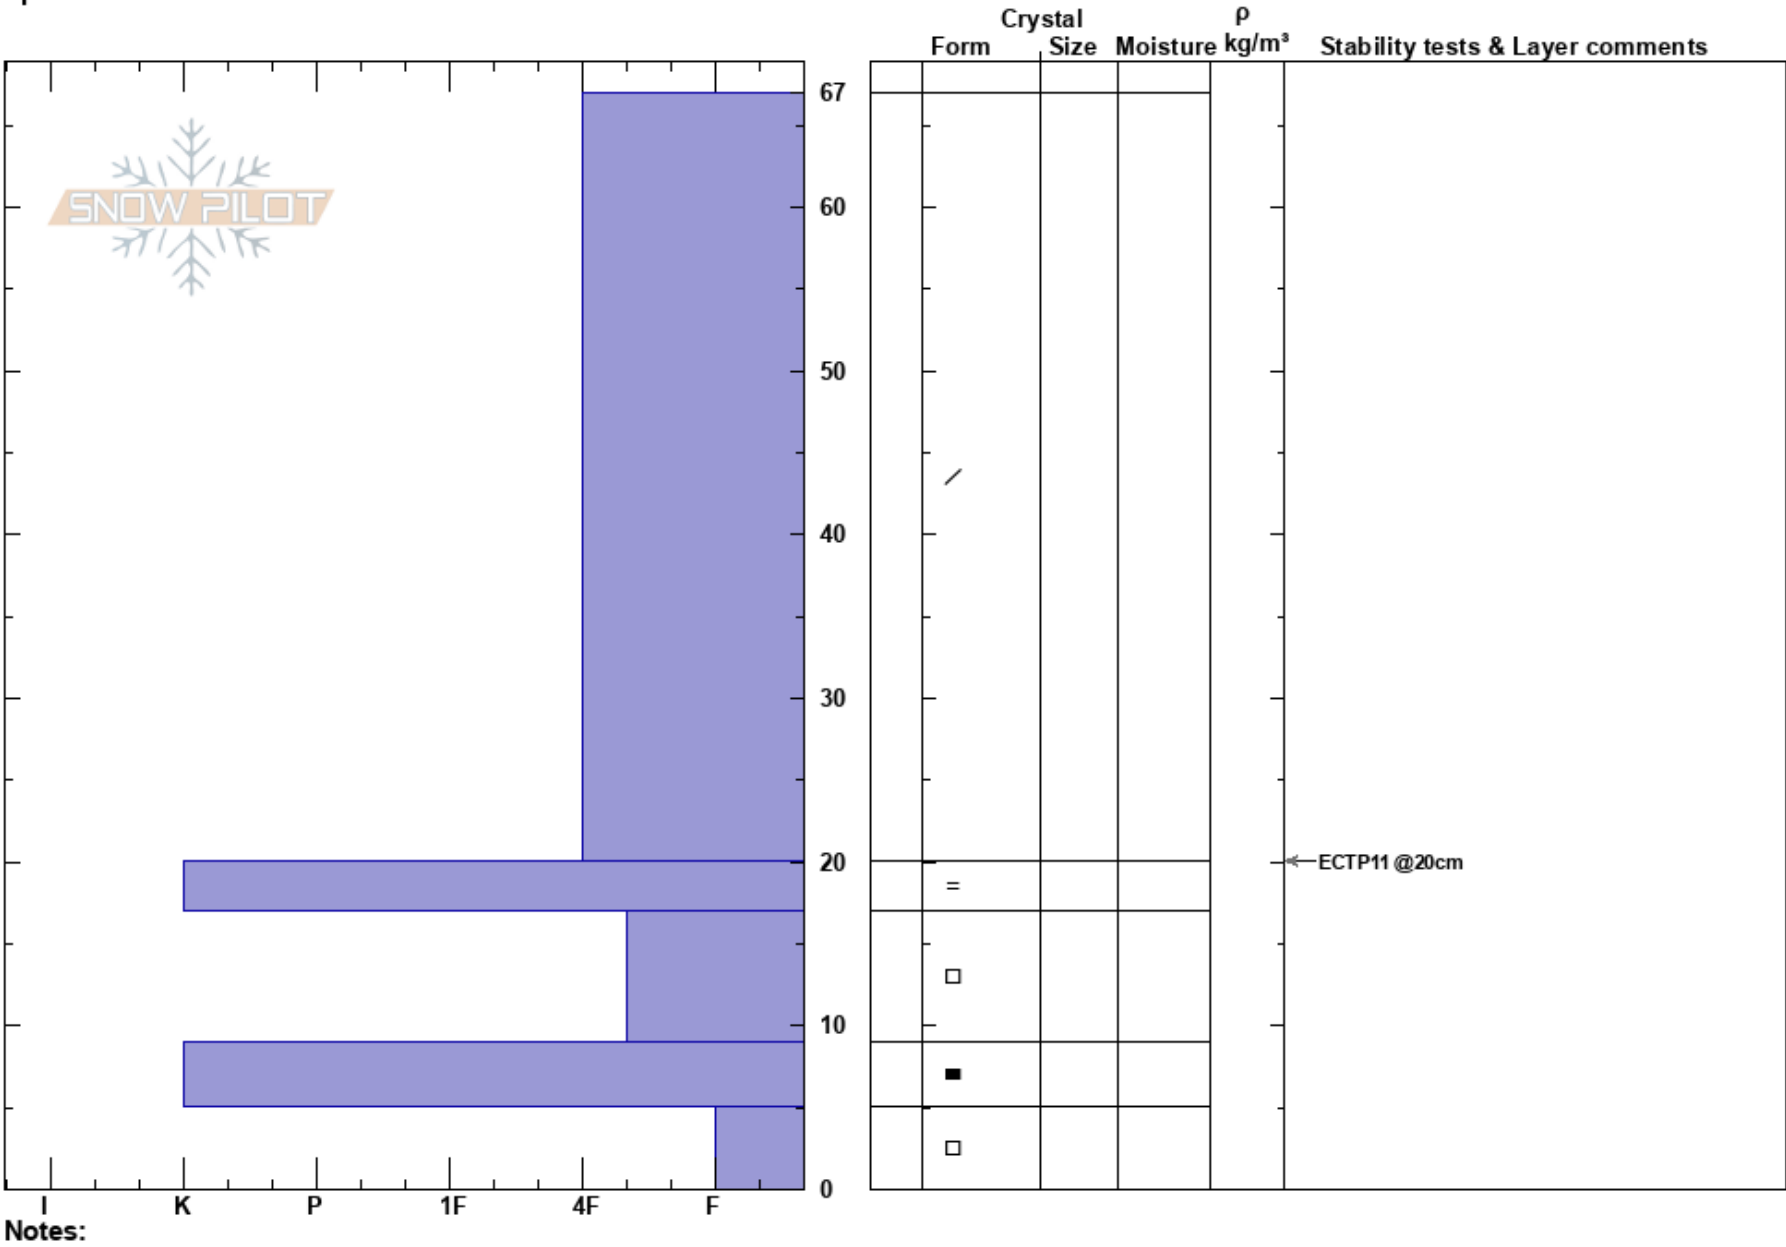

Mototapu, Margnificent
 Harris
 New Zealand
Elevation: 1700 m
Aspect: SE
Specifics:

Harris Mountain
 18/07/2019 - 11:30
Co-ord:
Slope Angle: 30°
Wind Loading: previous

Stability:
Air Temperature: -4°C
Sky Cover: BKN
Precipitation: NO
Wind: W Moderate

HS:67
PF:25
Layer Notes:

Notes: