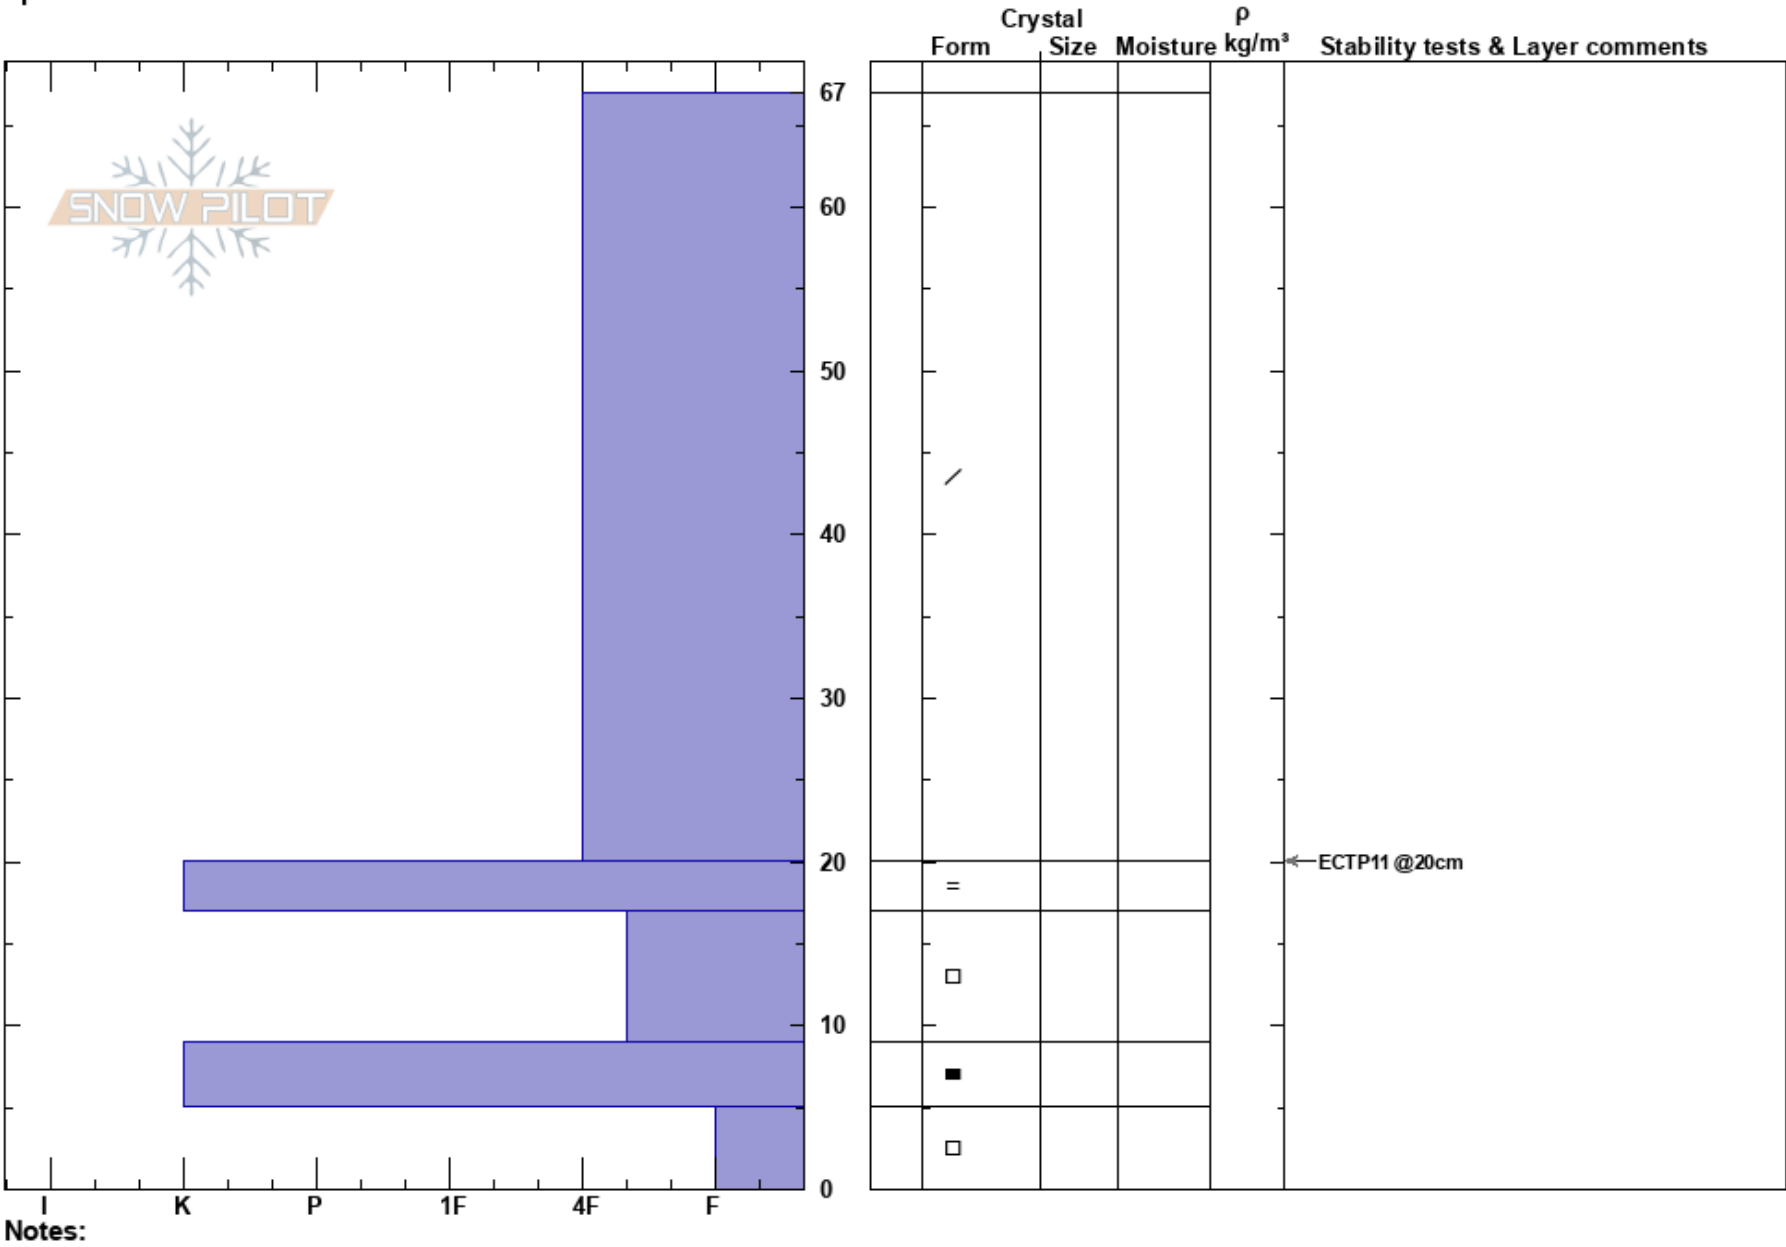

Mototapu, Margnificent  
 Harris  
 New Zealand  
**Elevation:** 1700 m  
**Aspect:** SE  
**Specifics:**

Harris Mountain  
 18/07/2019 - 11:30  
**Co-ord:**  
**Slope Angle:** 30°  
**Wind Loading:** previous

**Stability:**  
**Air Temperature:** -4°C  
**Sky Cover:** BKN  
**Precipitation:** NO  
**Wind:** W Moderate

**HS:**67  
**PF:**25  
**Layer Notes:**

**Notes:**