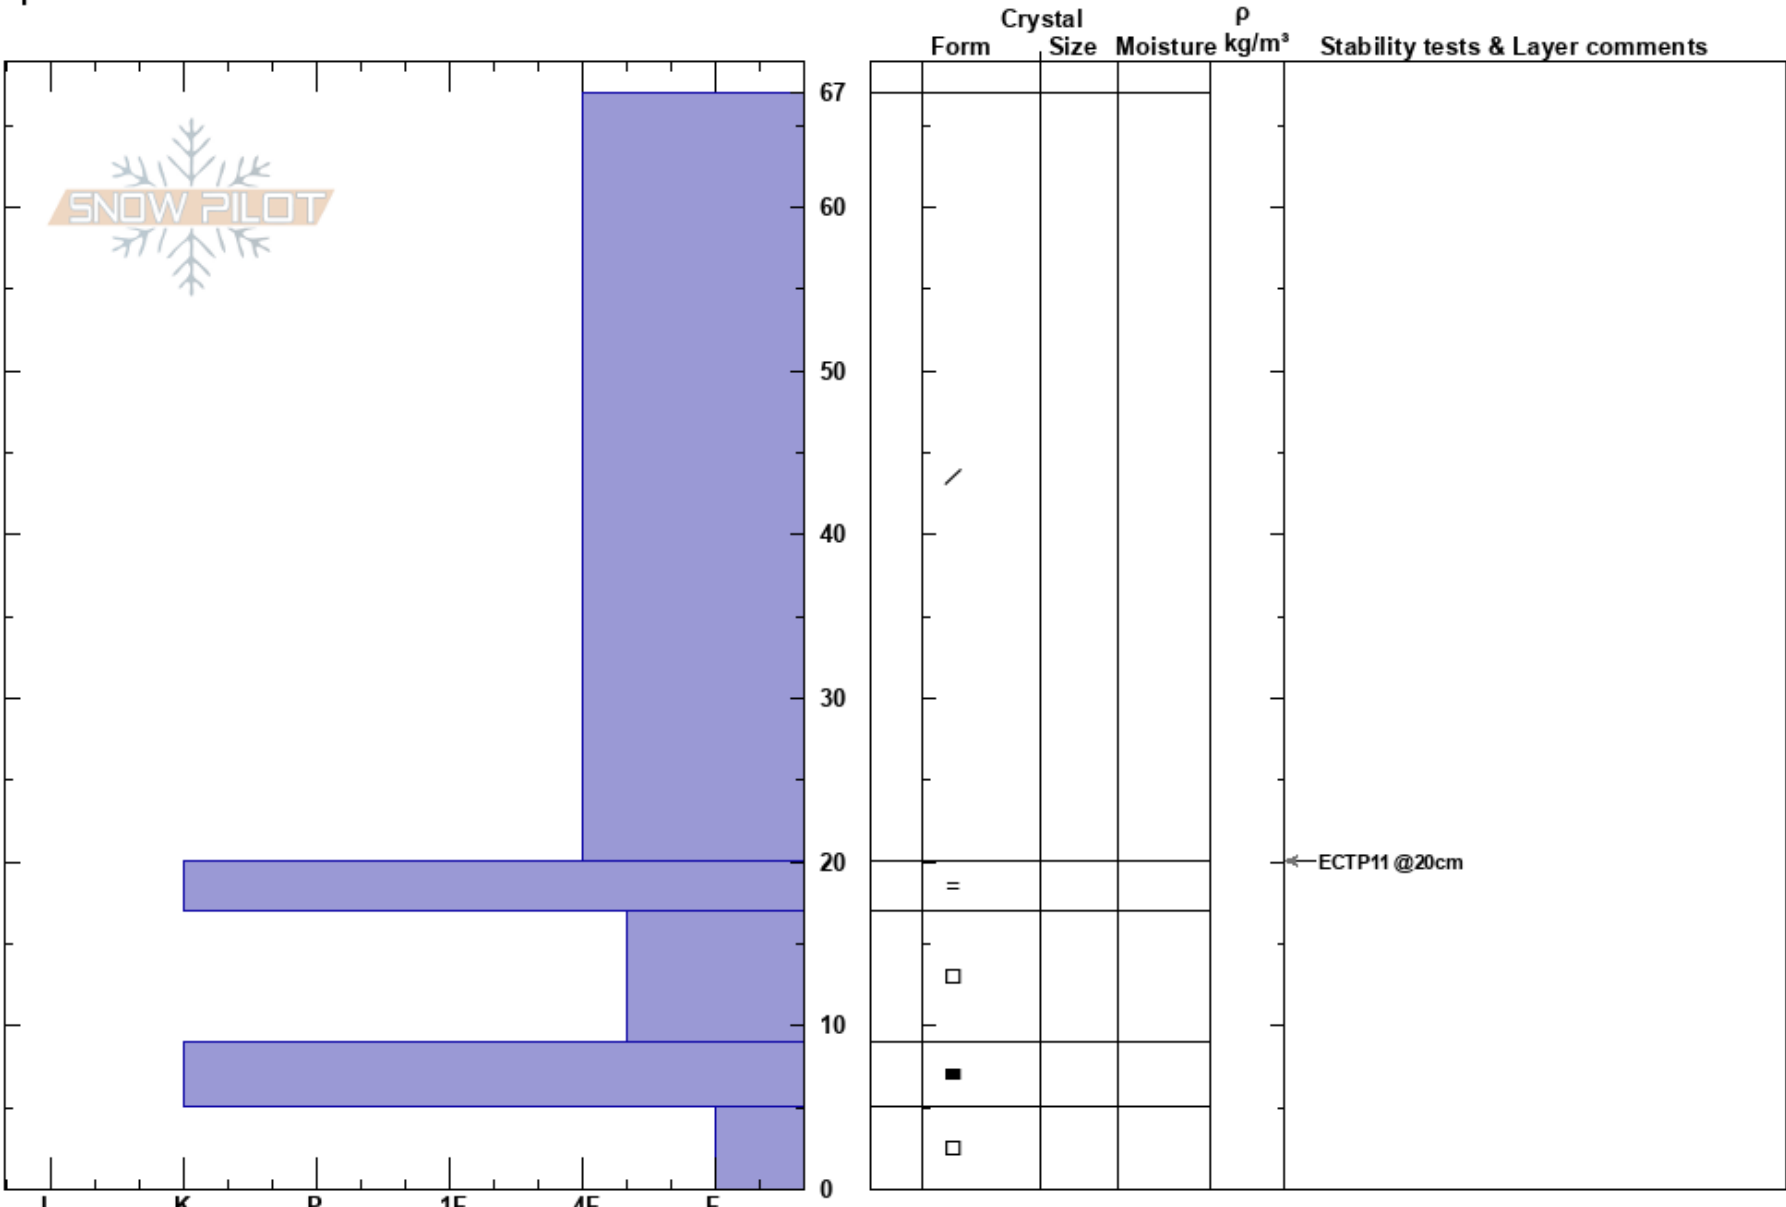

Mototapu, Margnificent
 Harris
 New Zealand
Elevation: 1700 m
Aspect: SE
Specifics:

Harris Mountain
 18/07/2019 - 11:30
Co-ord:
Slope Angle: 30°
Wind Loading: previous

Stability:
Air Temperature: -4°C
Sky Cover: BKN
Precipitation: NO
Wind: W Moderate

HS:67
PF:25
Layer Notes:

Notes: