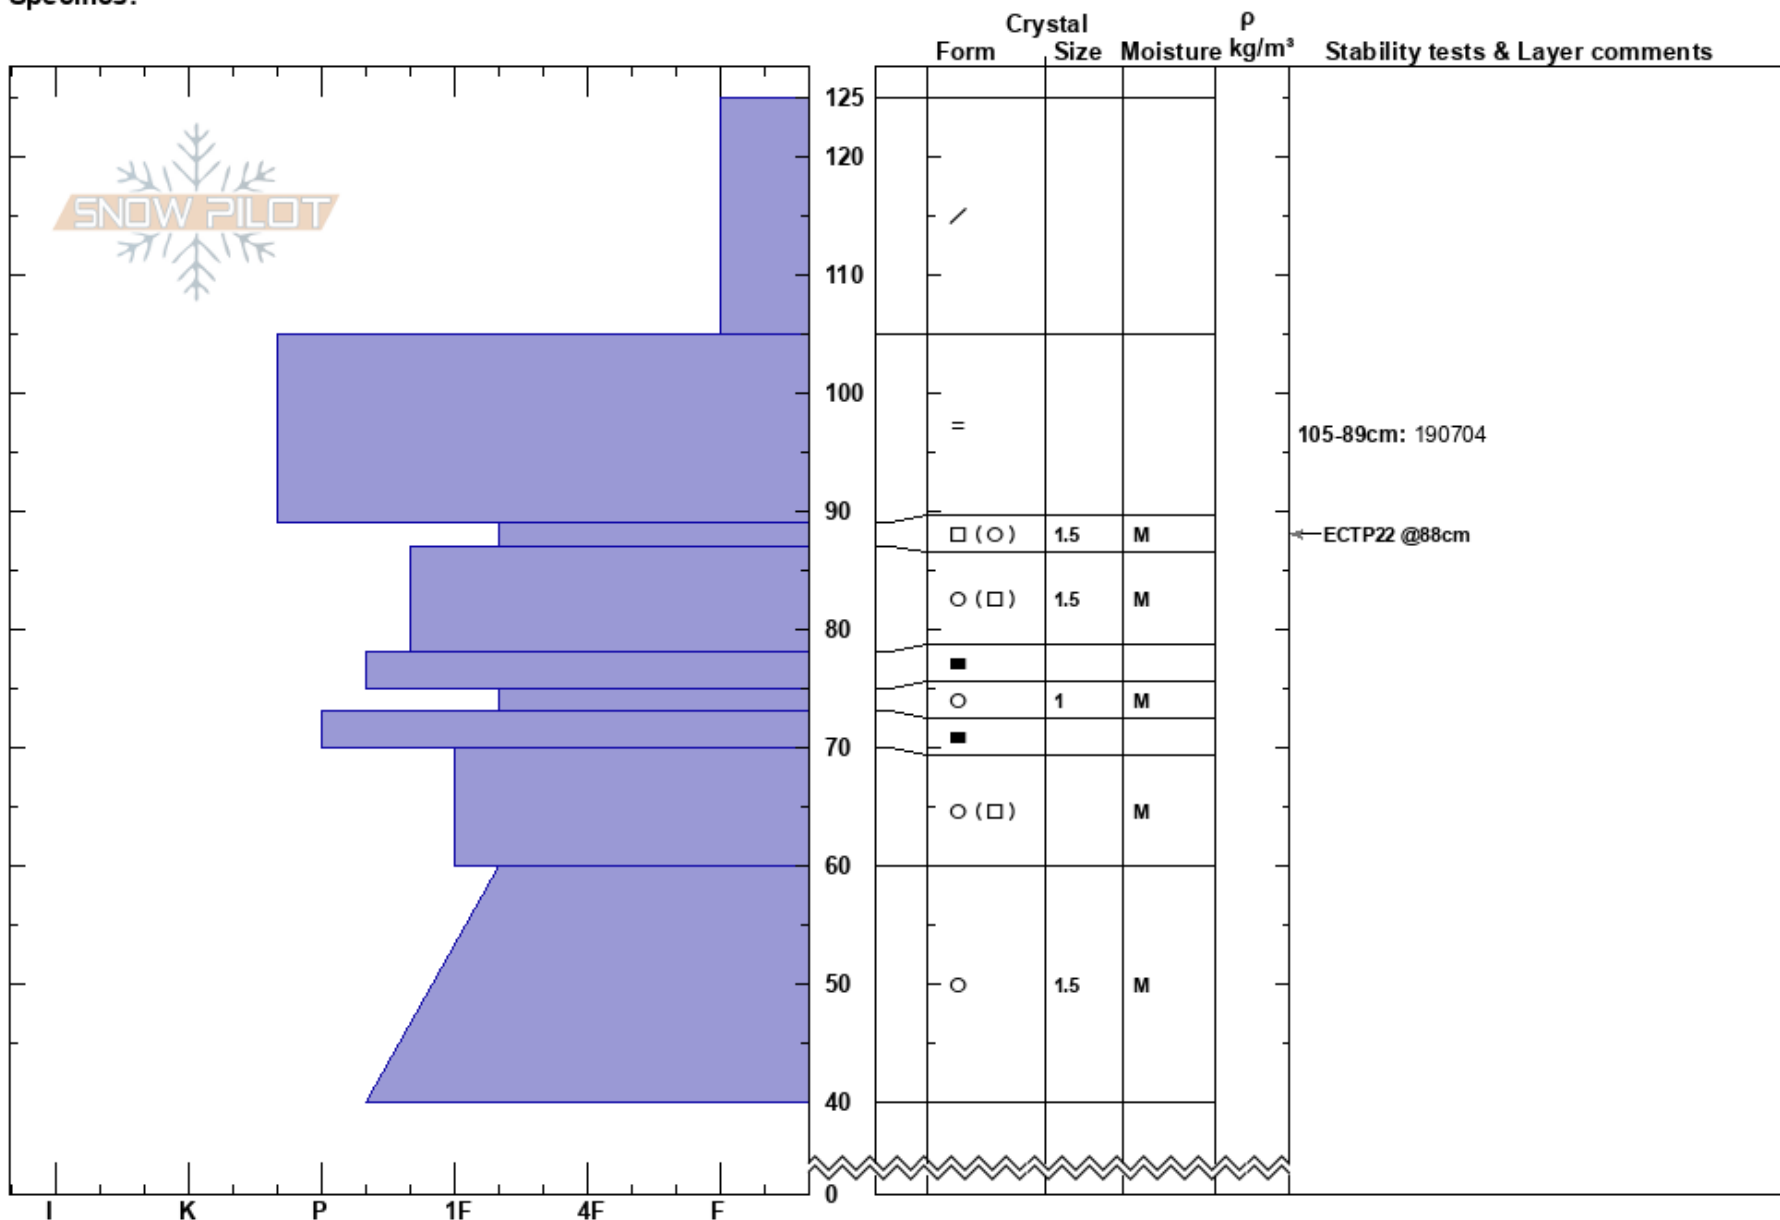

A Trails
 north Buchanans
 New Zealand
Elevation: 1800 m
Aspect: SE
Specifics:

Harris Mountain
 17/07/2019 - 13:00
Co-ord:
Slope Angle: 32°
Wind Loading:

Stability:
Air Temperature:
Sky Cover: SCT
Precipitation: NO
Wind: SW Light Breeze

HS:125
Layer Notes:
 105-89cm: 190704

Notes: All snow below 190704 IFrc was surprisingly moist, predominately melt forms with all crust showing signs of previous decomposition.