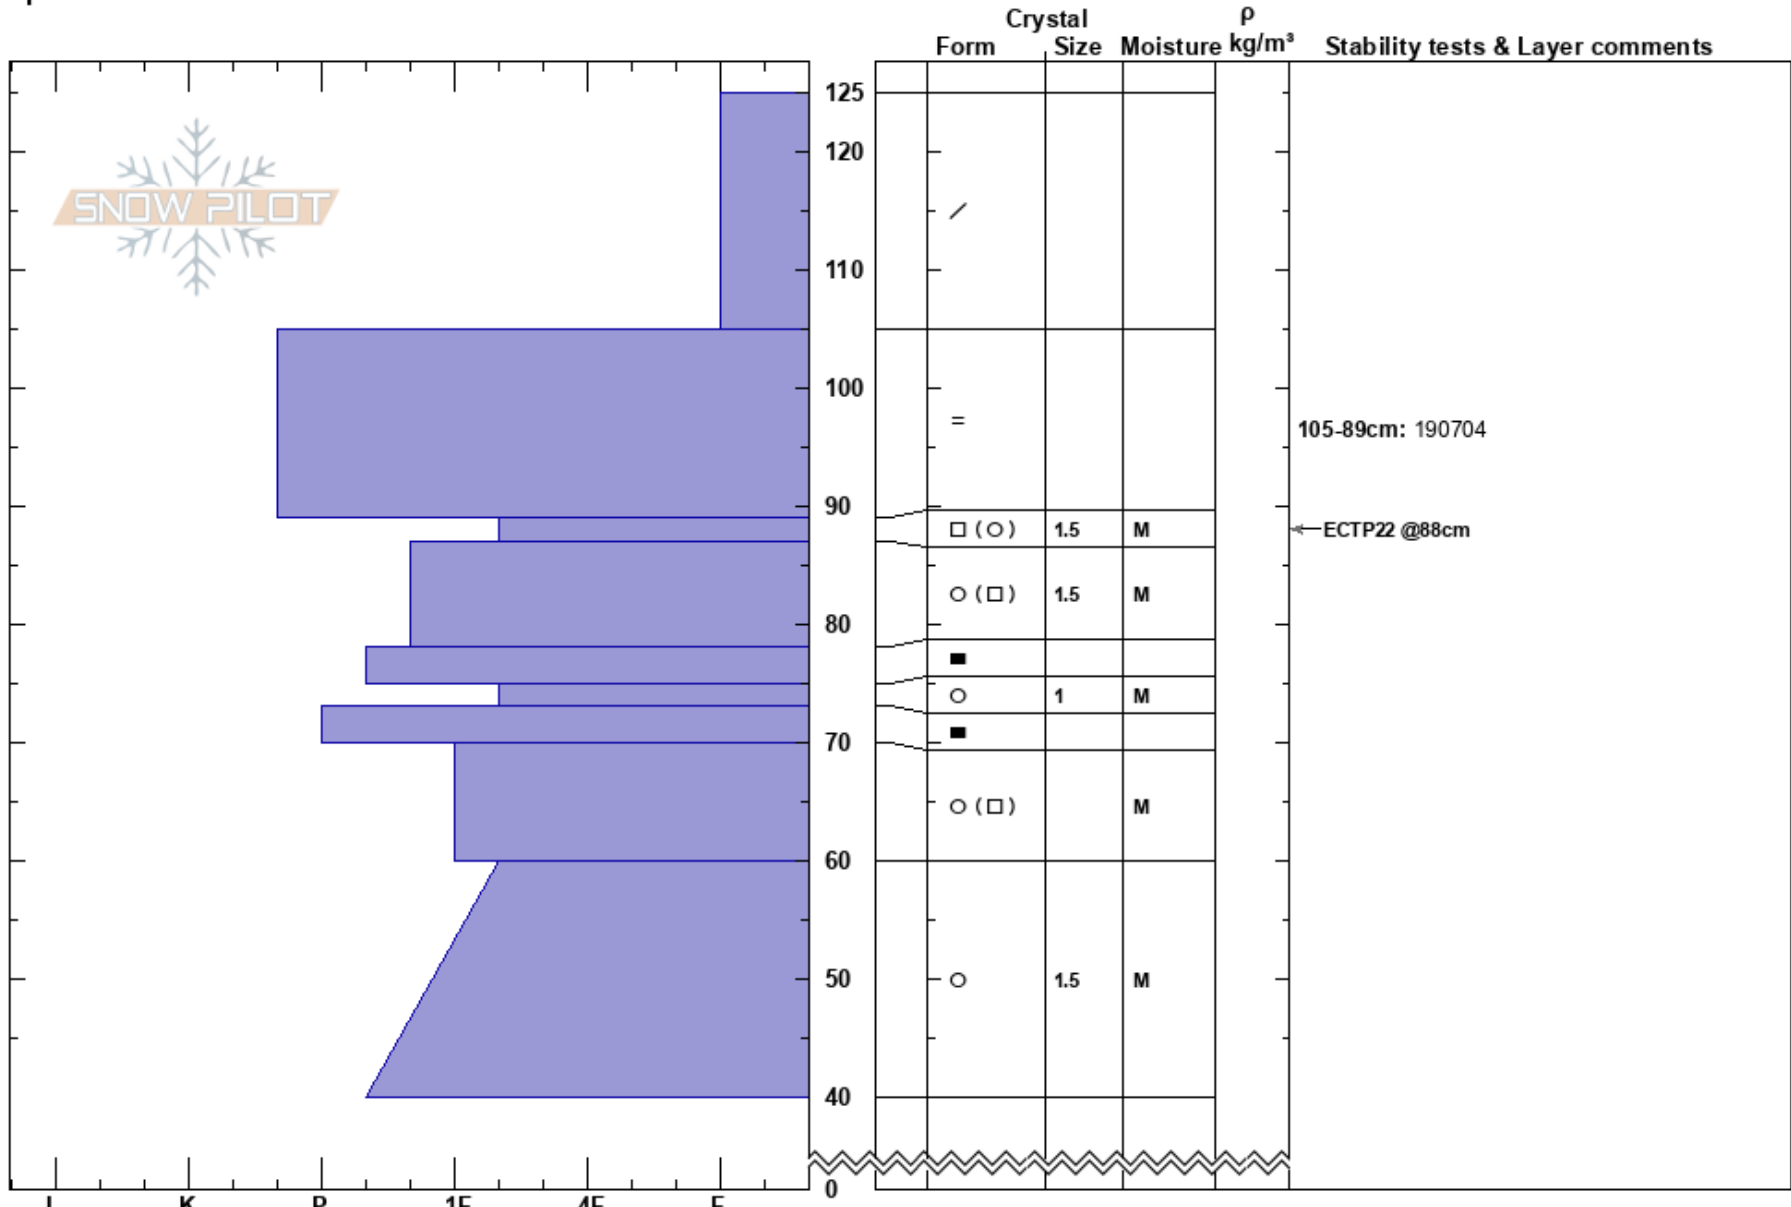

A Trails
 north Buchanans
 New Zealand
Elevation: 1800 m
Aspect: SE
Specifics:

Harris Mountain
 17/07/2019 - 13:00
Co-ord:
Slope Angle: 32°
Wind Loading:

Stability:
Air Temperature:
Sky Cover: SCT
Precipitation: NO
Wind: SW Light Breeze

HS:125
Layer Notes:
 105-89cm: 190704

Notes: All snow below 190704 IFrc was surprisingly moist, predominately melt forms with all crust showing signs of previous decomposition.