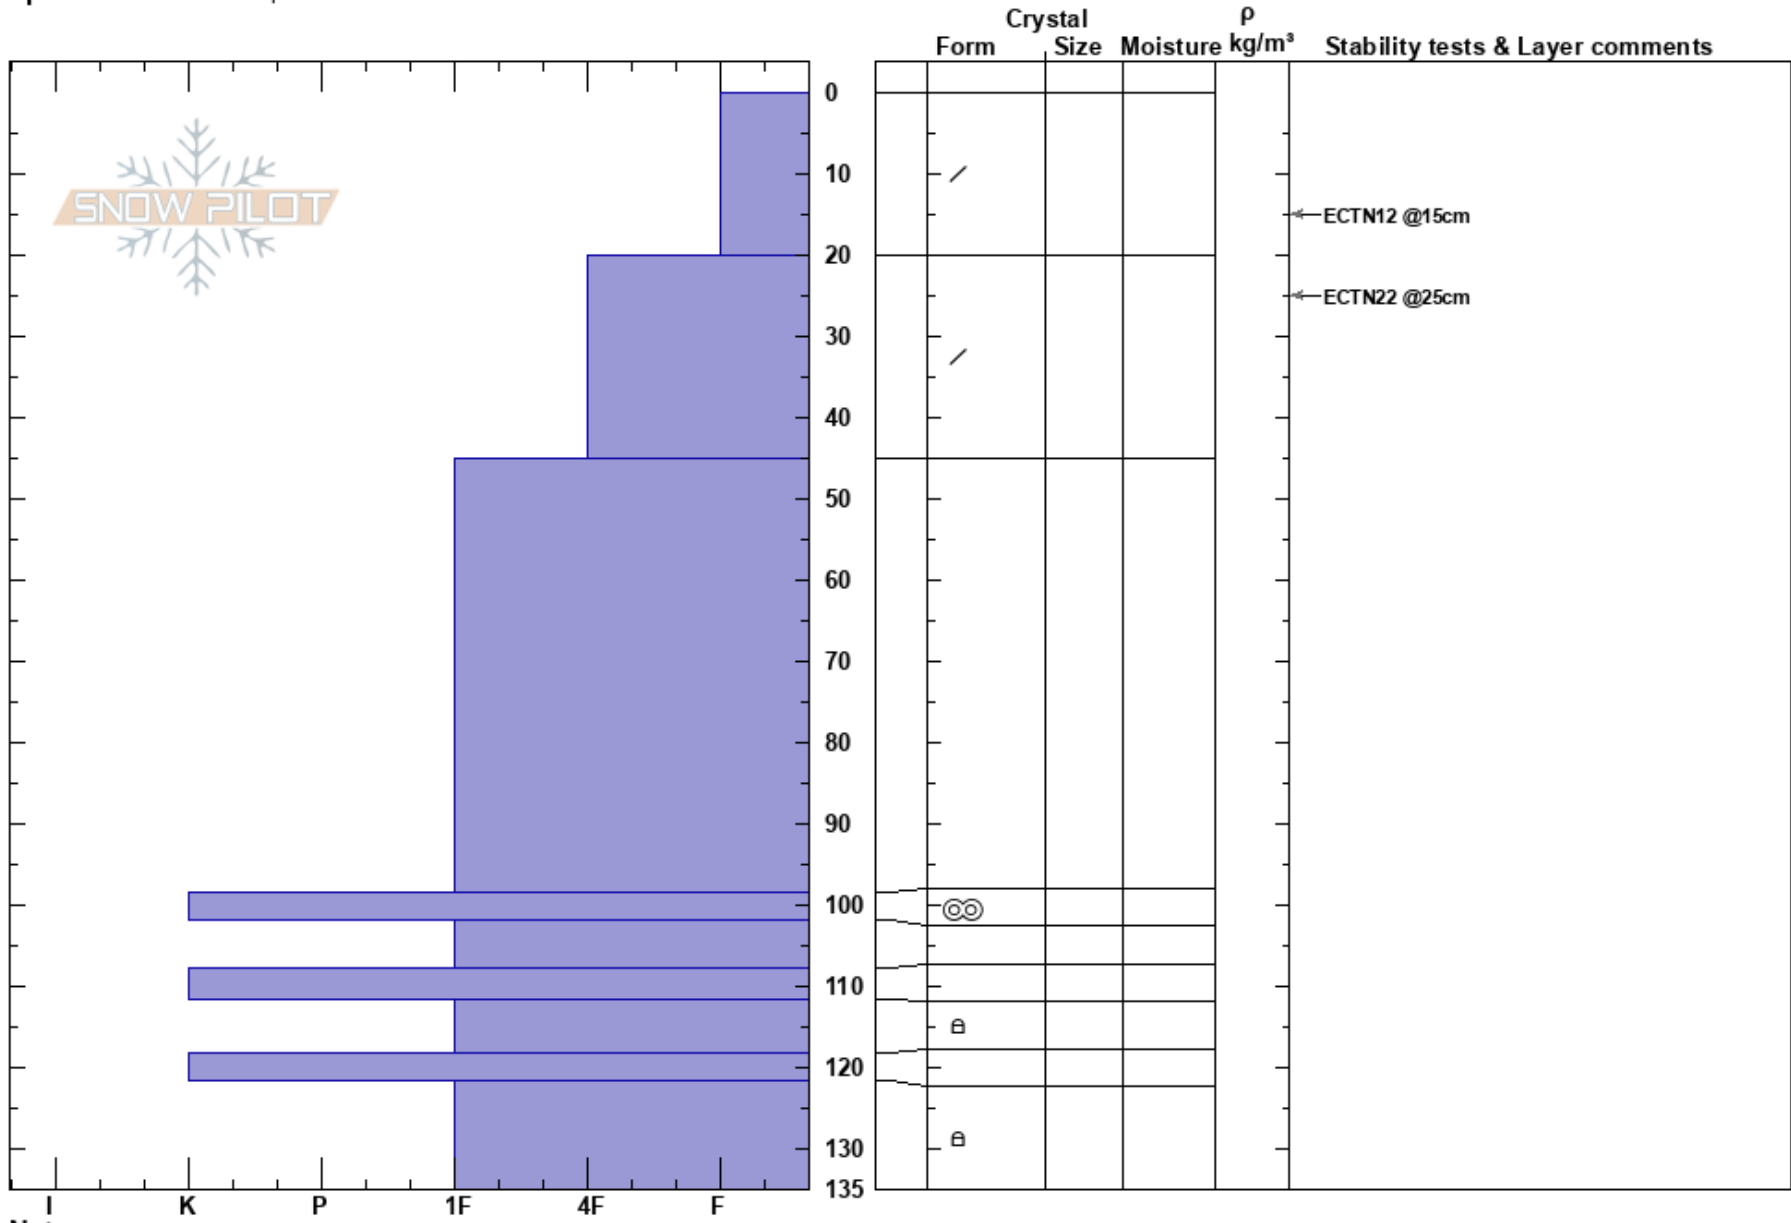

Monk GI
 Liebig's
 New Zealand
Elevation: 2300 m
Aspect: SE
Specifics: We skied slope

Alpine Guides
 26/06/2019 - 12:00
Co-ord: -43.66831N, 170.27262E
Slope Angle: 35°
Wind Loading: previous

Stability: Fair **HS:** 135 **Layer Notes:**
Air Temperature: -1.8°C **PS:** 10
Sky Cover: CLR
Precipitation: NO
Wind: Calm