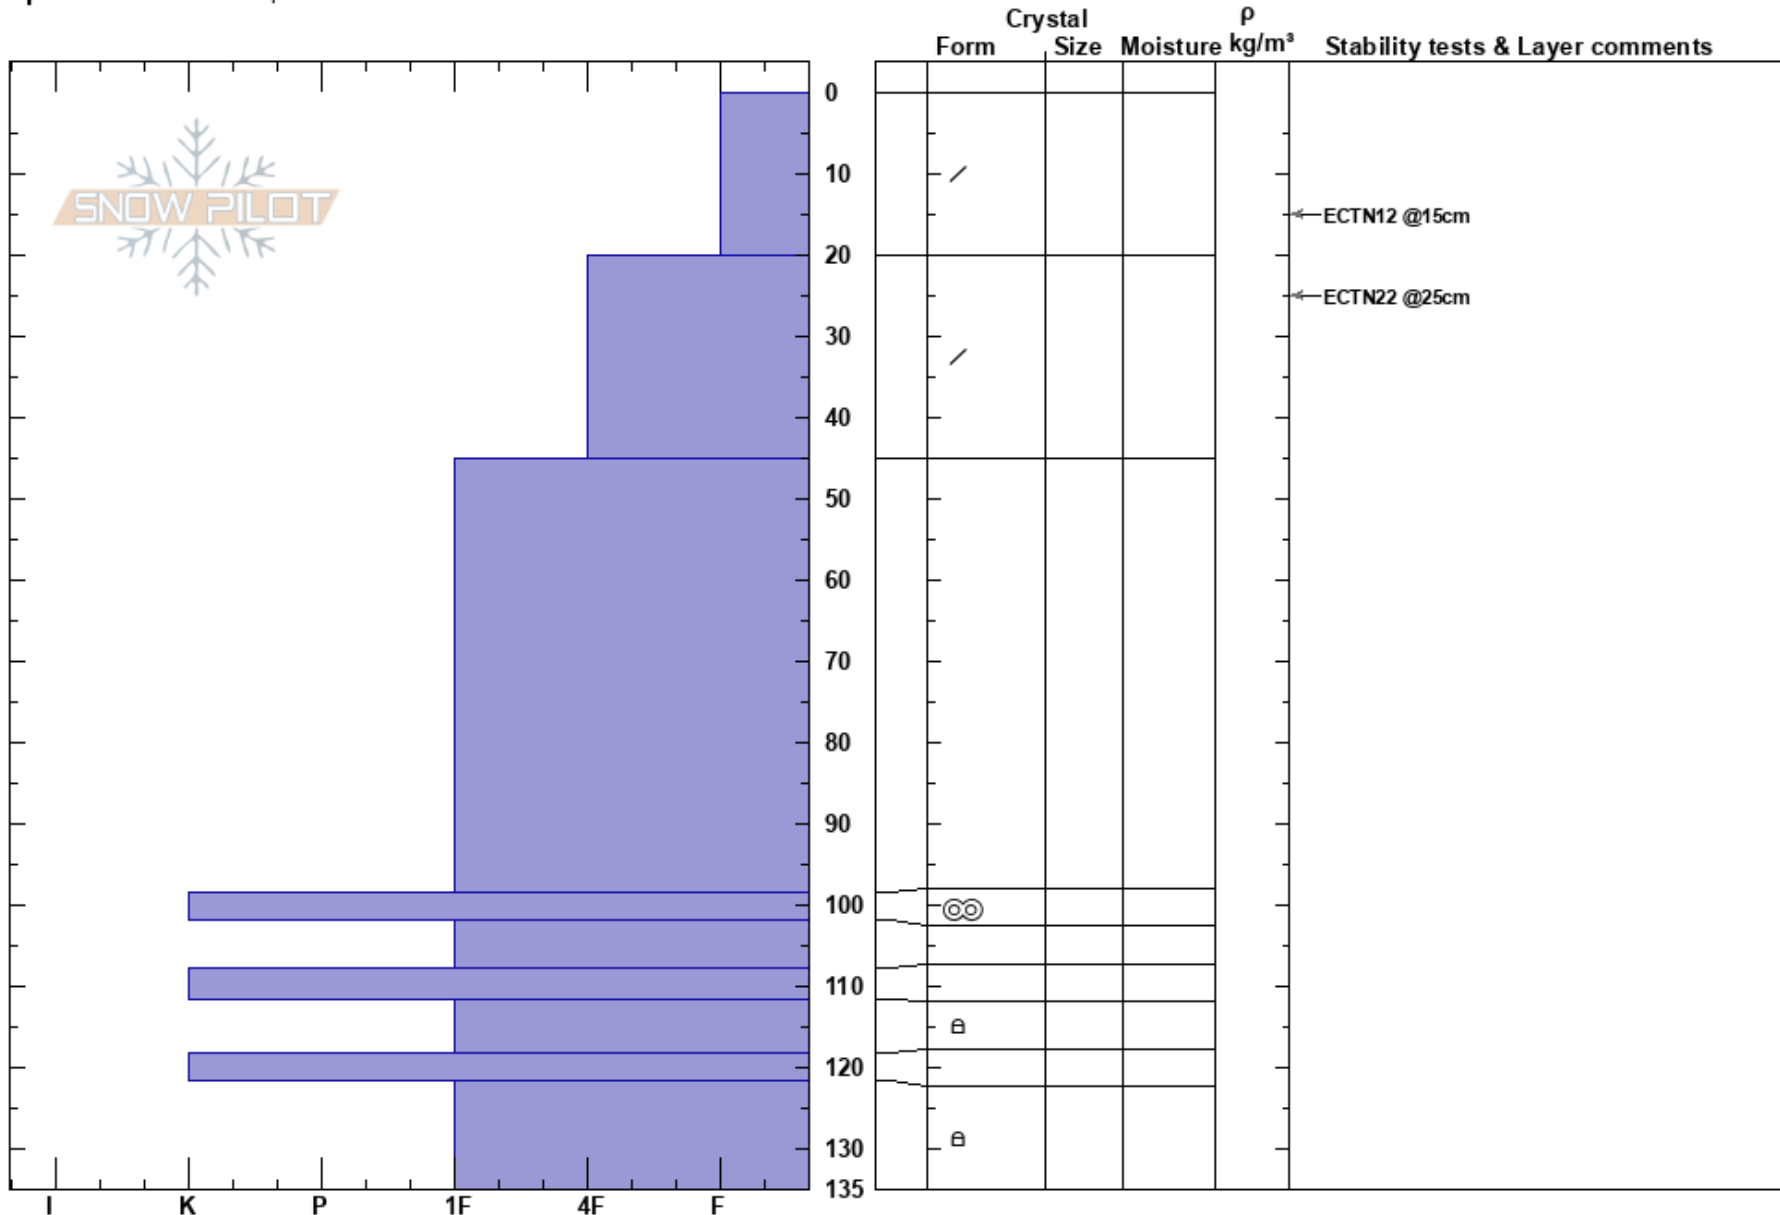

Monk GI
 Liebig's
 New Zealand
Elevation: 2300 m
Aspect: SE
Specifics: We skied slope

Alpine Guides
 26/06/2019 - 12:00
Co-ord: -43.66831N, 170.27262E
Slope Angle: 35°
Wind Loading: previous

Stability: Fair **HS:** 135 **Layer Notes:**
Air Temperature: -1.8°C **PS:** 10
Sky Cover: CLR
Precipitation: NO
Wind: Calm