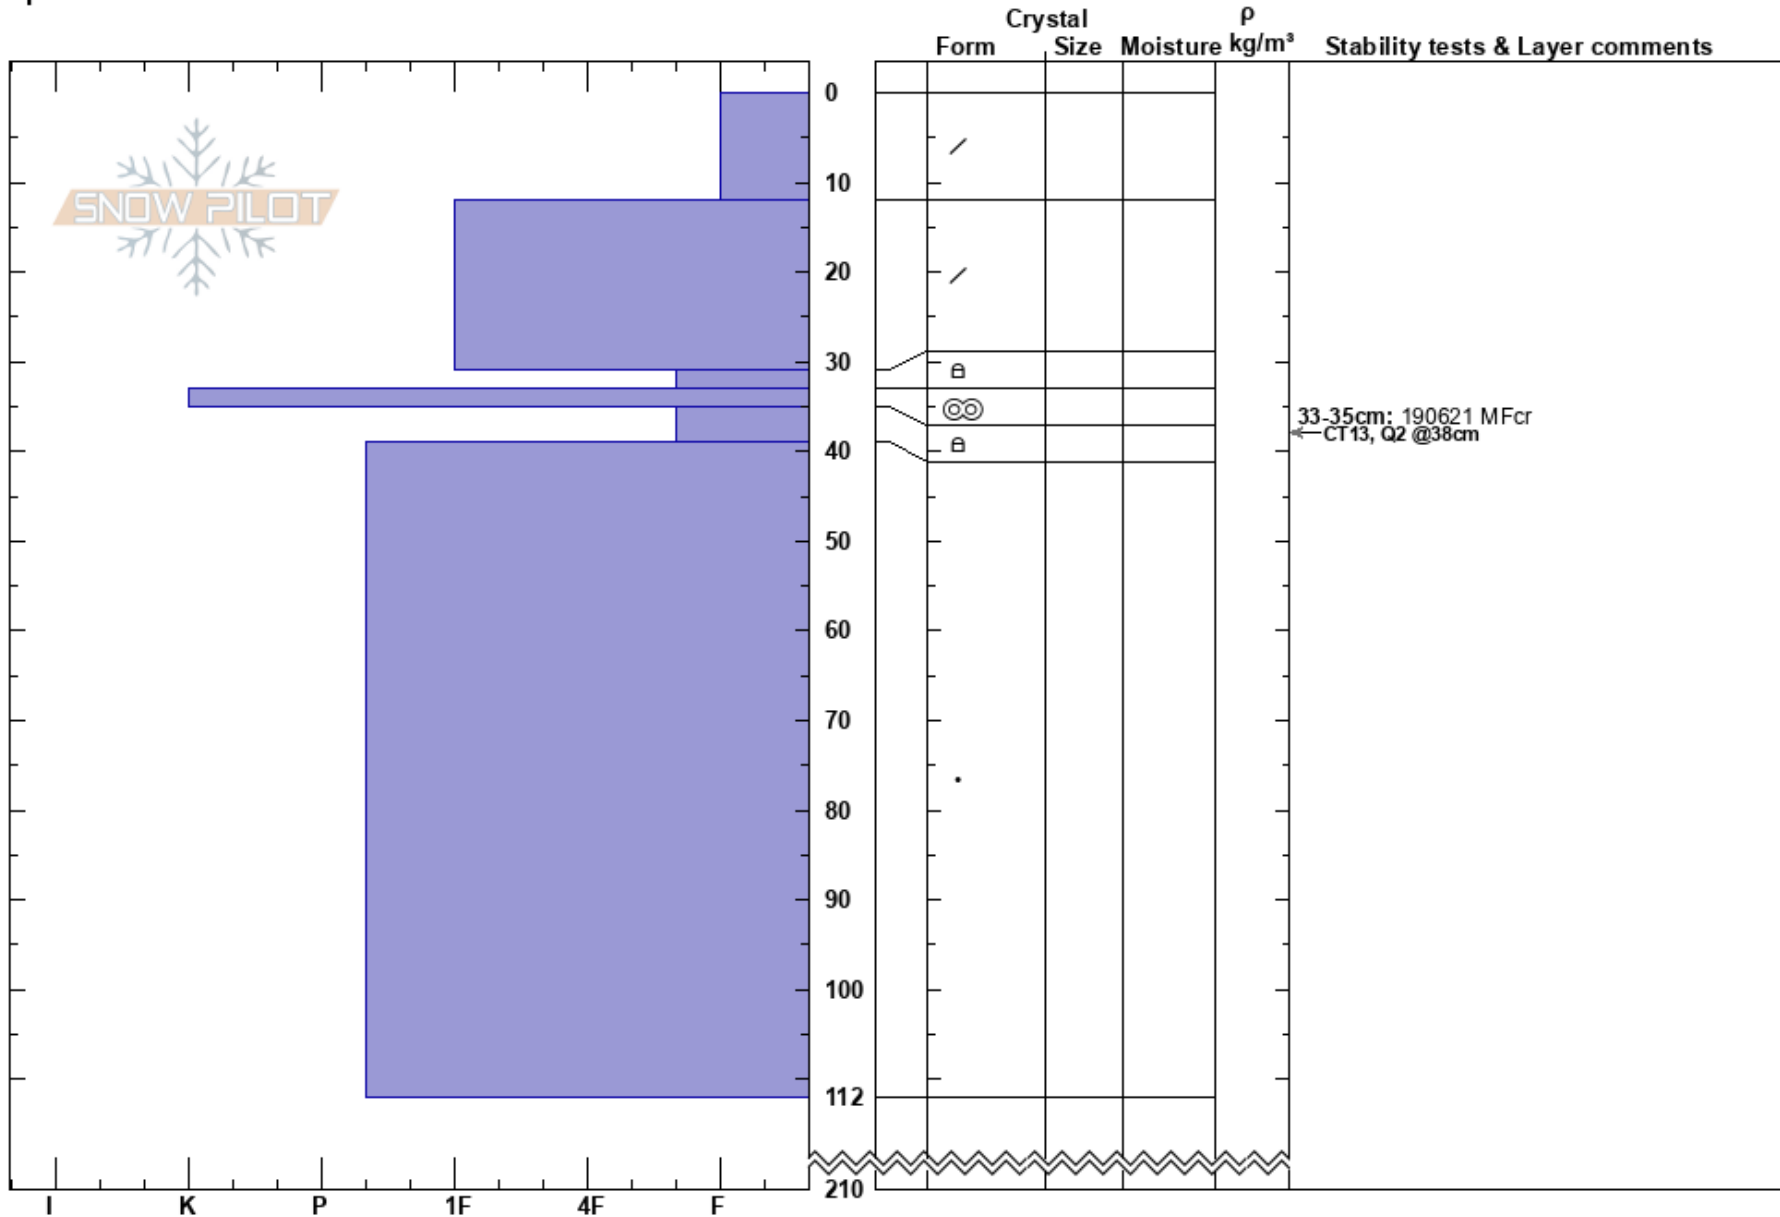

Monk GI
 Liebig's
 New Zealand
 Elevation: 2140 m
 Aspect: SE
 Specifics:

Alpine Guides
 26/06/2019 - 12:00
 Co-ord: -43.66746N, 170.27939E
 Slope Angle: 25°
 Wind Loading:

Stability:
 Air Temperature:
 Sky Cover: CLR
 Precipitation: NO
 Wind: Calm

HS:210
 PS: 15 33-35cm: 190621 MFcr

Notes: