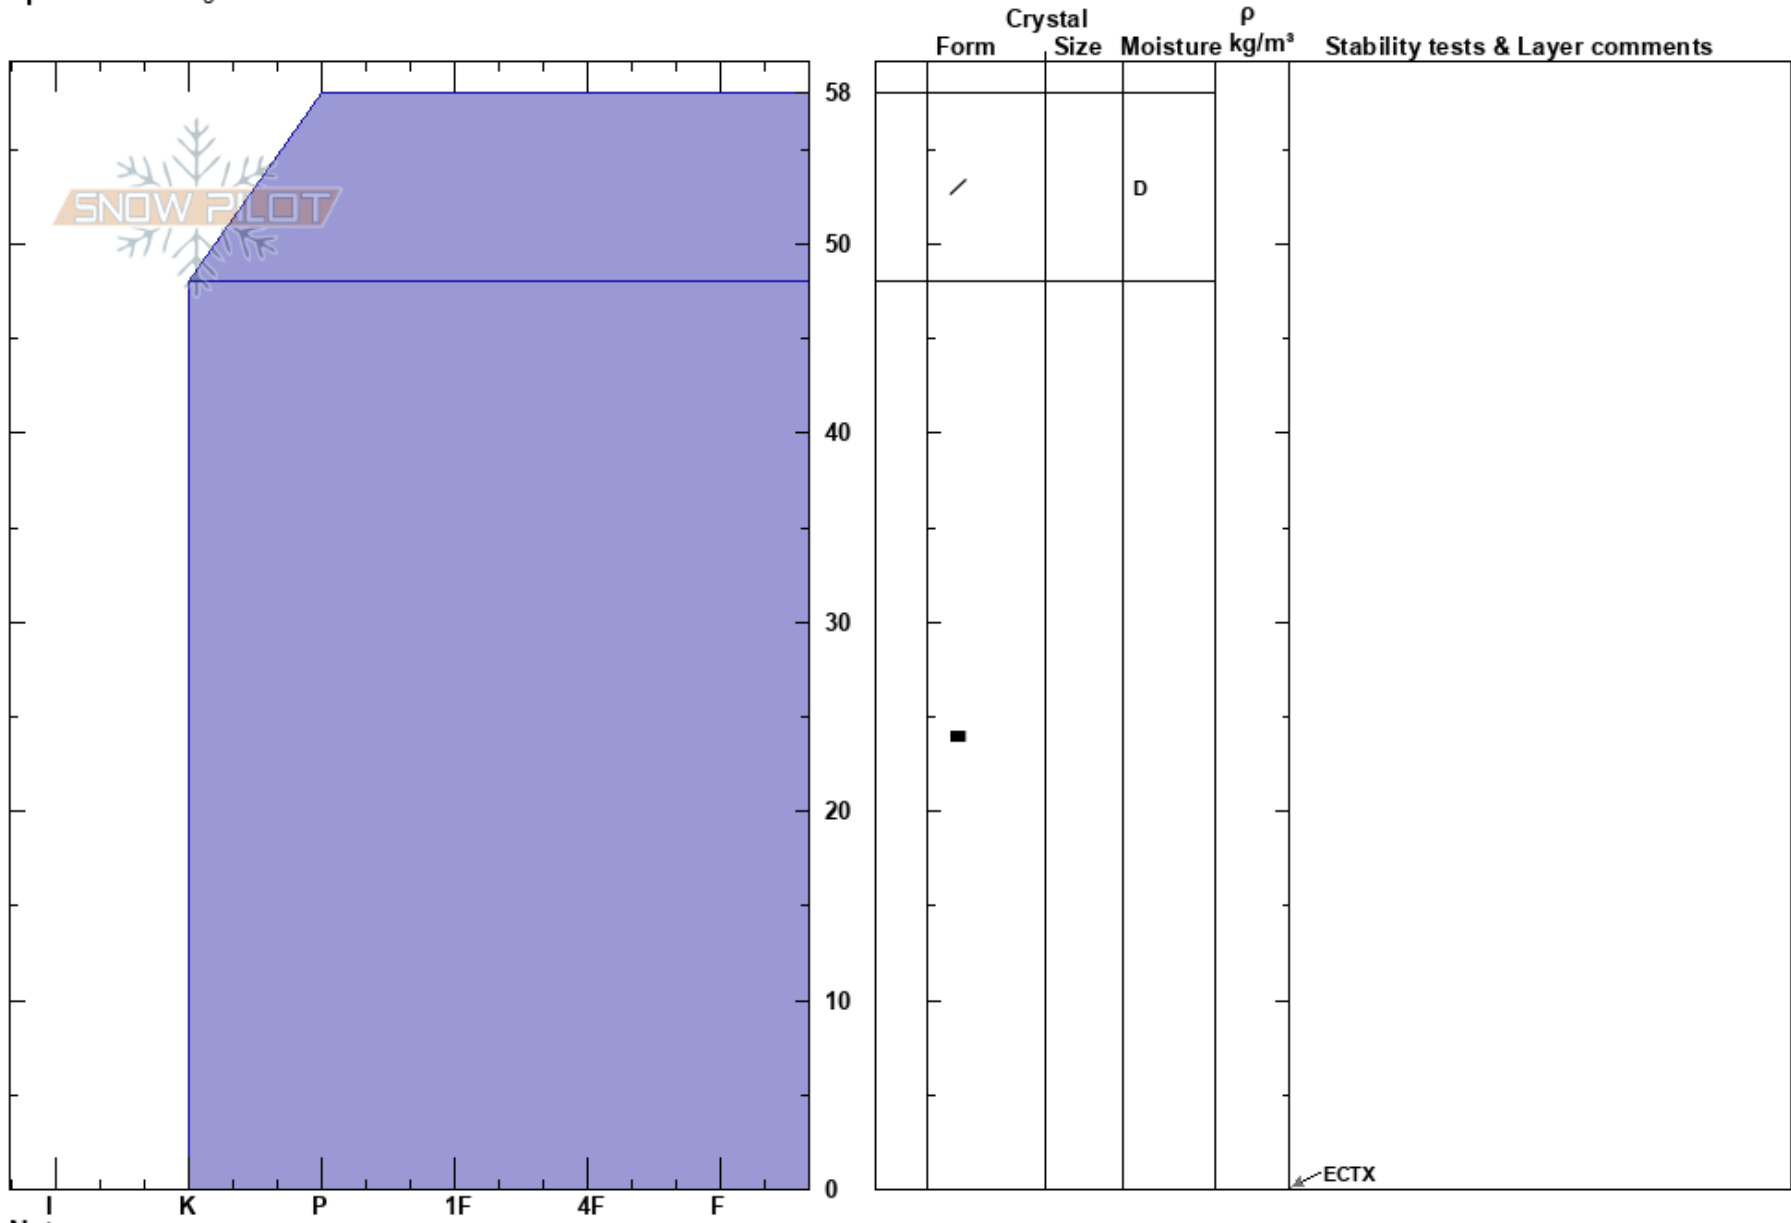

Ham roll
 Craigieburn Range
 New Zealand
Elevation: 1740 m
Aspect: E
Specifics: Pit dug in a Ski Area

Kurt Carter
 08/07/2019 - 12:25
Co-ord: -43.11338S, 171.69174E
Slope Angle: 38°
Wind Loading:

Stability:
Air Temperature: -0.5°C
Sky Cover: FEW
Precipitation: NO
Wind: NW Light Breeze

HS:58
 58-48cm:Problematic layer

Notes: