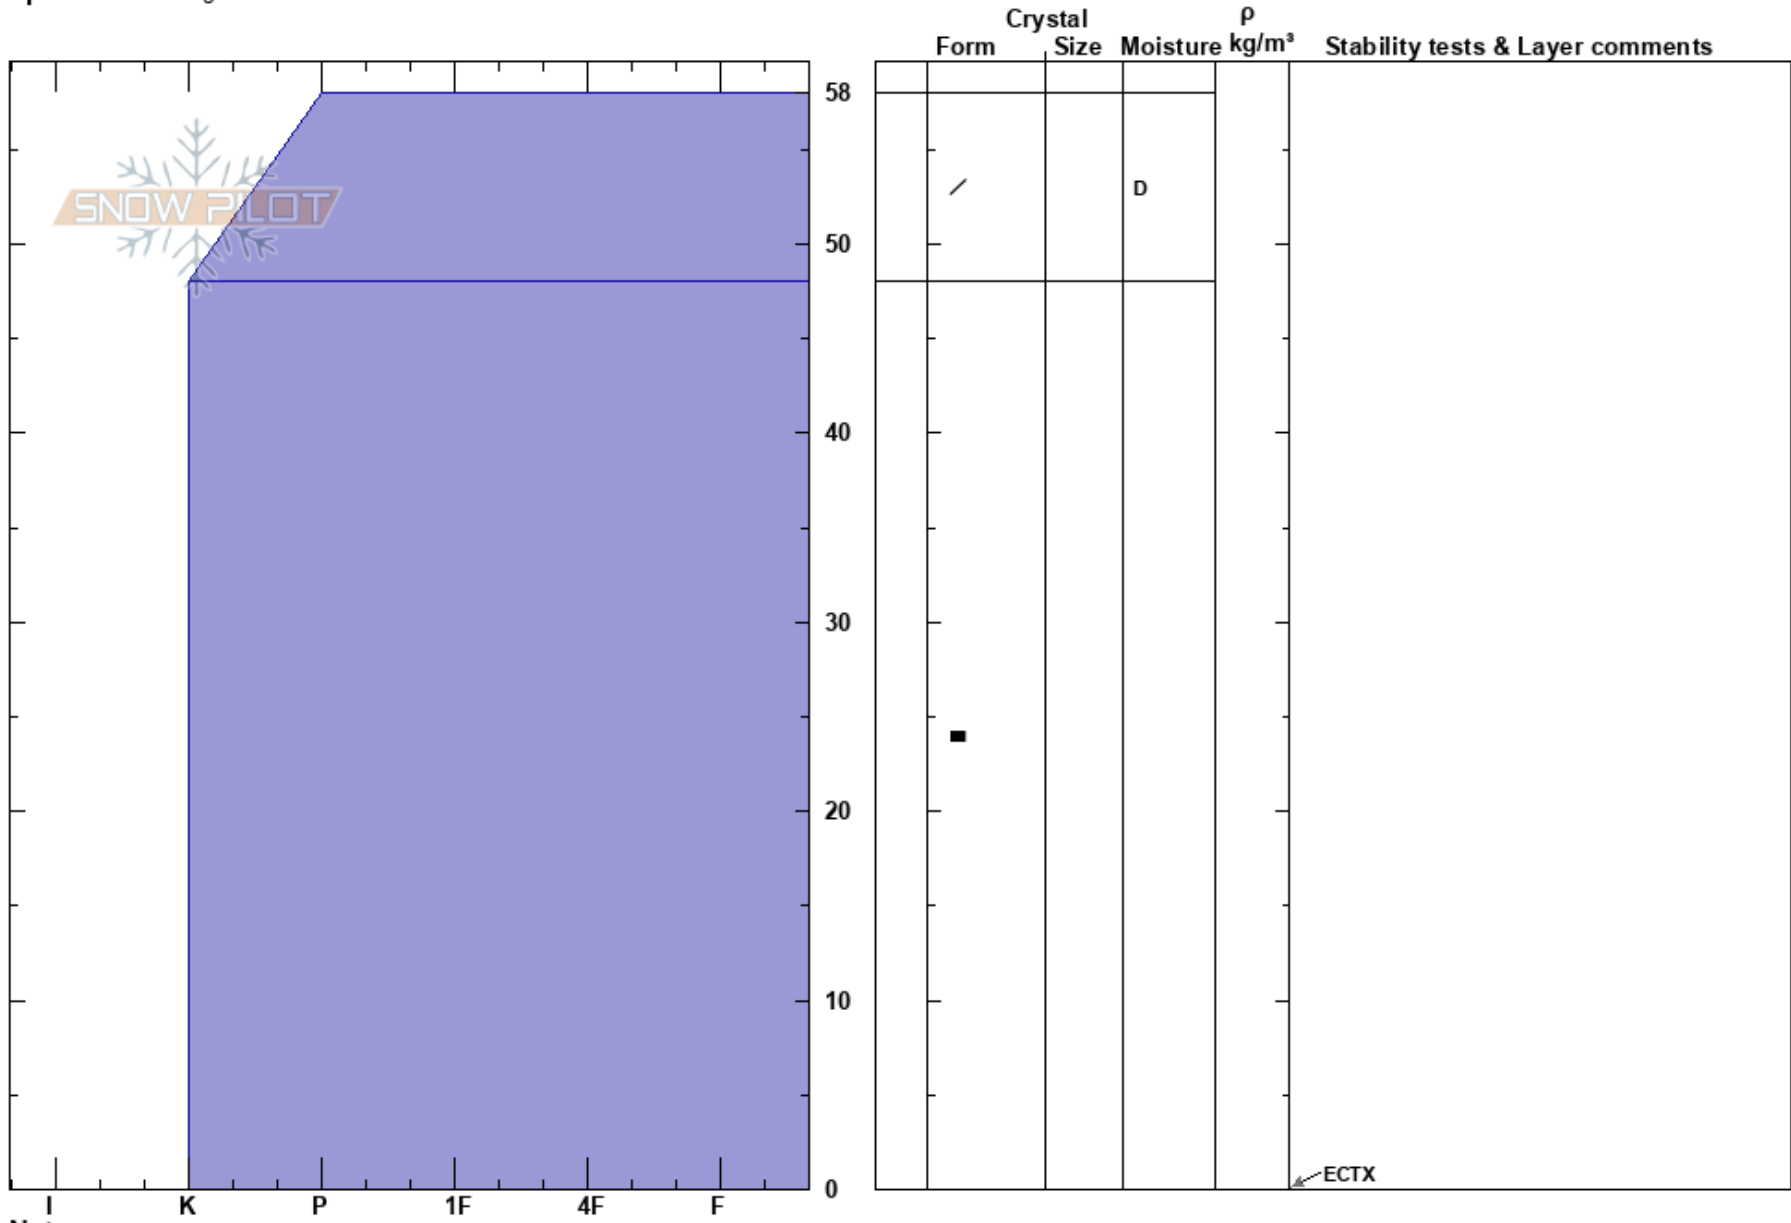

Ham roll
 Craigieburn Range
 New Zealand
Elevation: 1740 m
Aspect: E
Specifics: Pit dug in a Ski Area

Kurt Carter
 08/07/2019 - 12:25
Co-ord: -43.11338S, 171.69174E
Slope Angle: 38°
Wind Loading:

Stability:
Air Temperature: -0.5°C
Sky Cover: FEW
Precipitation: NO
Wind: NW Light Breeze

HS: 58
 58-48cm: Problematic layer

Notes: