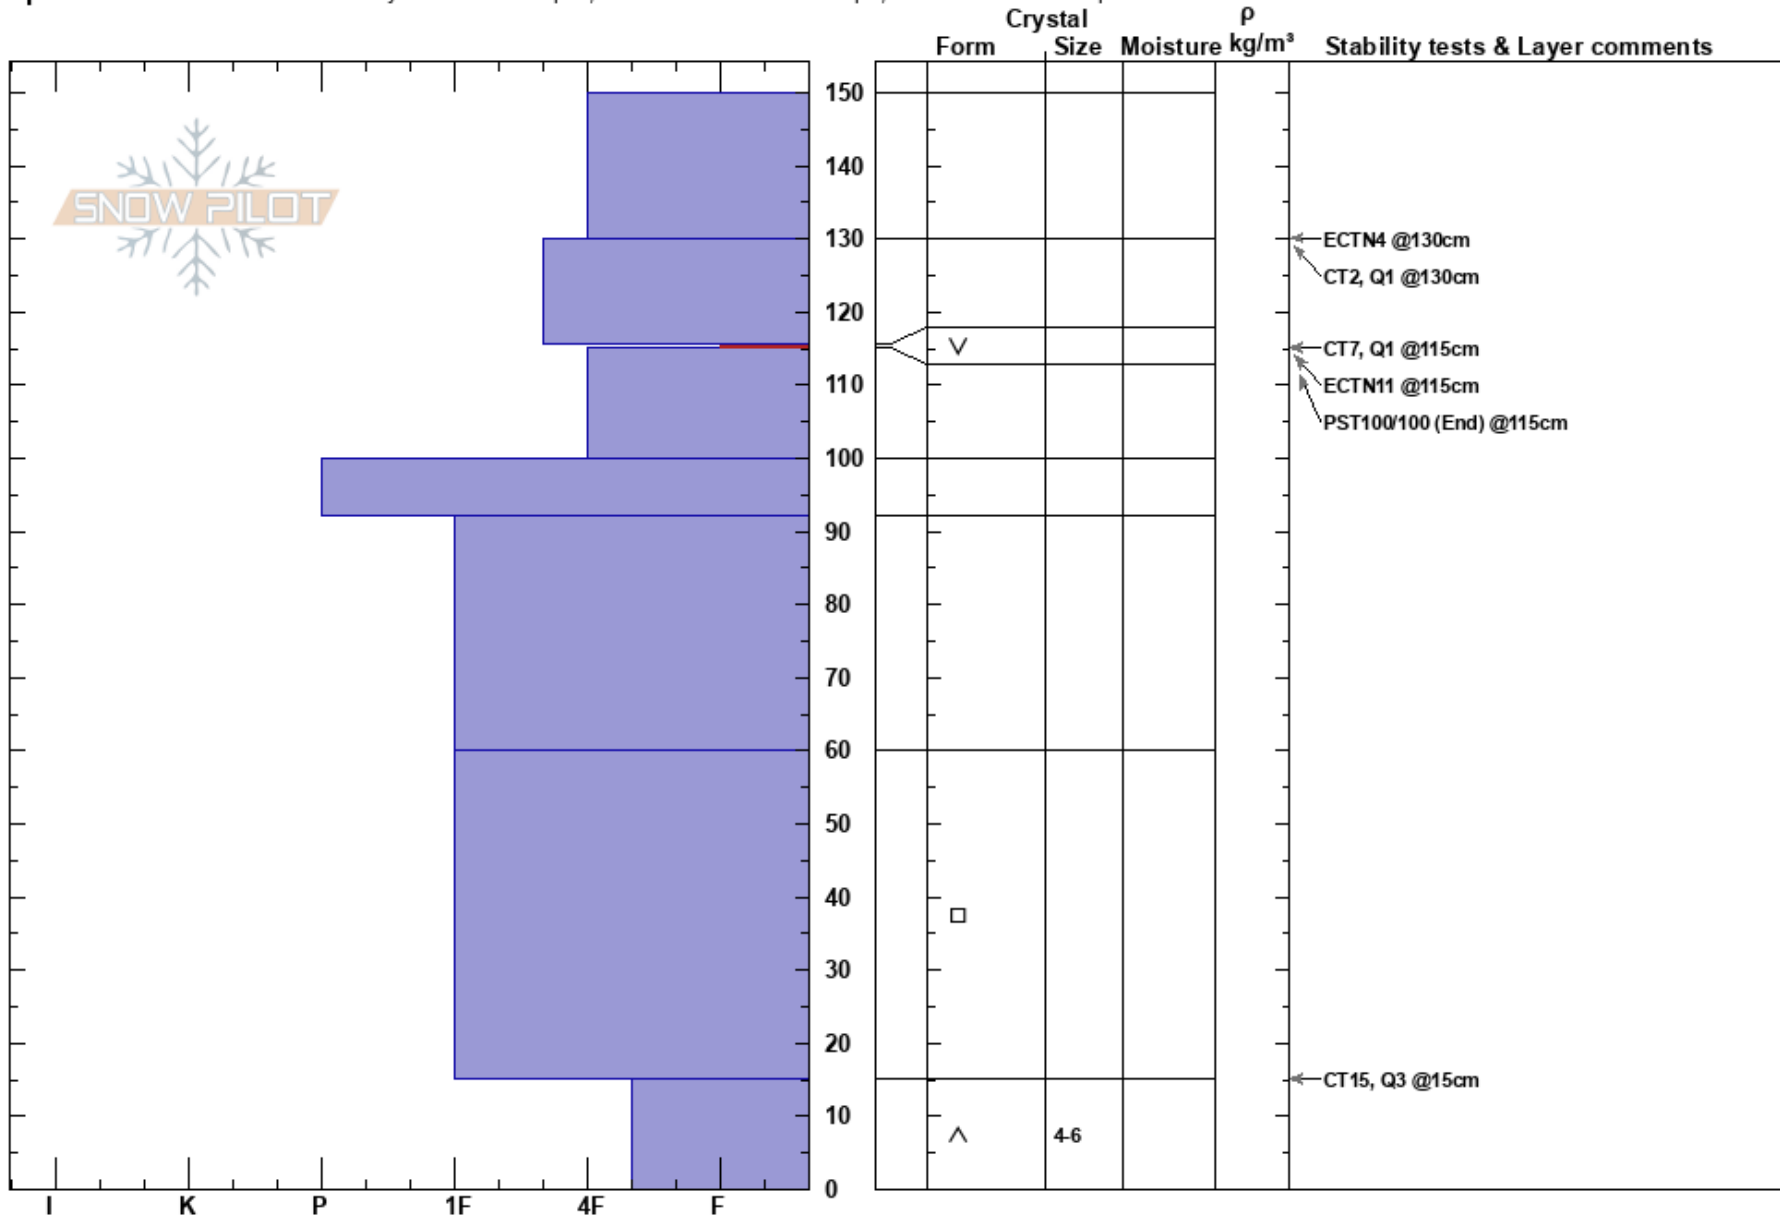

Carrot Basin
 Madison Range-S
 MT
 Elevation: 8850 ft
 Aspect: 60°

Doug Chabot-Admin
 02/05/2017 - 11:30am
 Co-ord: 44.97083N, -111.34047W
 Slope Angle: 28°
 Wind Loading: no

Stability: Good
 Air Temperature:
 Sky Cover: OVC
 Precipitation: NO
 Wind: SW Strong

HS:150
 Layer Notes:
 115.5-115cm:Problematic layer

Specifics: Recent avalanche activity on different slopes; Snowmobile tracks on slope; We snowmobiled slope

Notes: