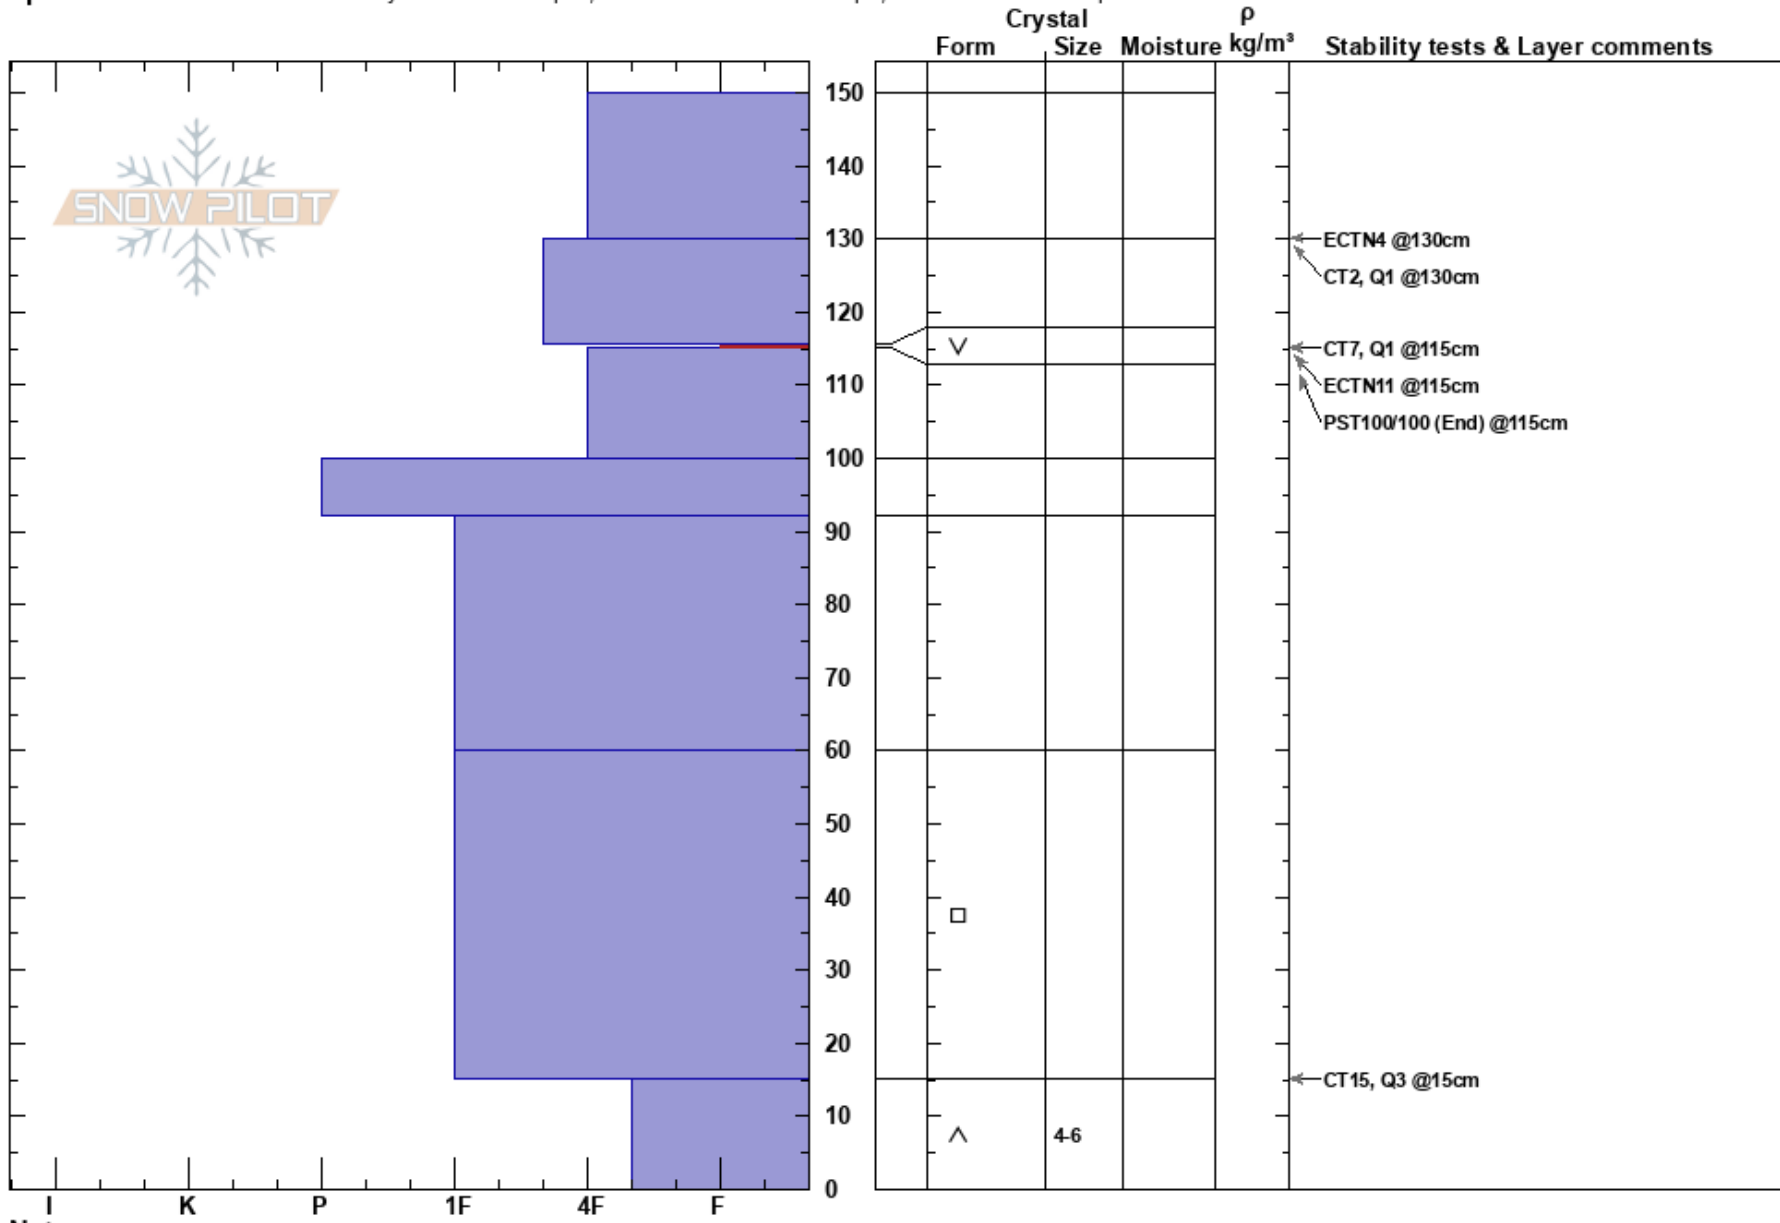

Carrot Basin  
 Madison Range-S  
 MT  
 Elevation: 8850 ft  
 Aspect: 60°

Doug Chabot-Admin  
 02/05/2017 - 11:30am  
 Co-ord: 44.97083N, -111.34047W  
 Slope Angle: 28°  
 Wind Loading: no

Stability: Good  
 Air Temperature:  
 Sky Cover: OVC  
 Precipitation: NO  
 Wind: SW Strong

HS:150  
 Layer Notes:  
 115.5-115cm:Problematic layer

Specifics: Recent avalanche activity on different slopes; Snowmobile tracks on slope; We snowmobiled slope

Notes: