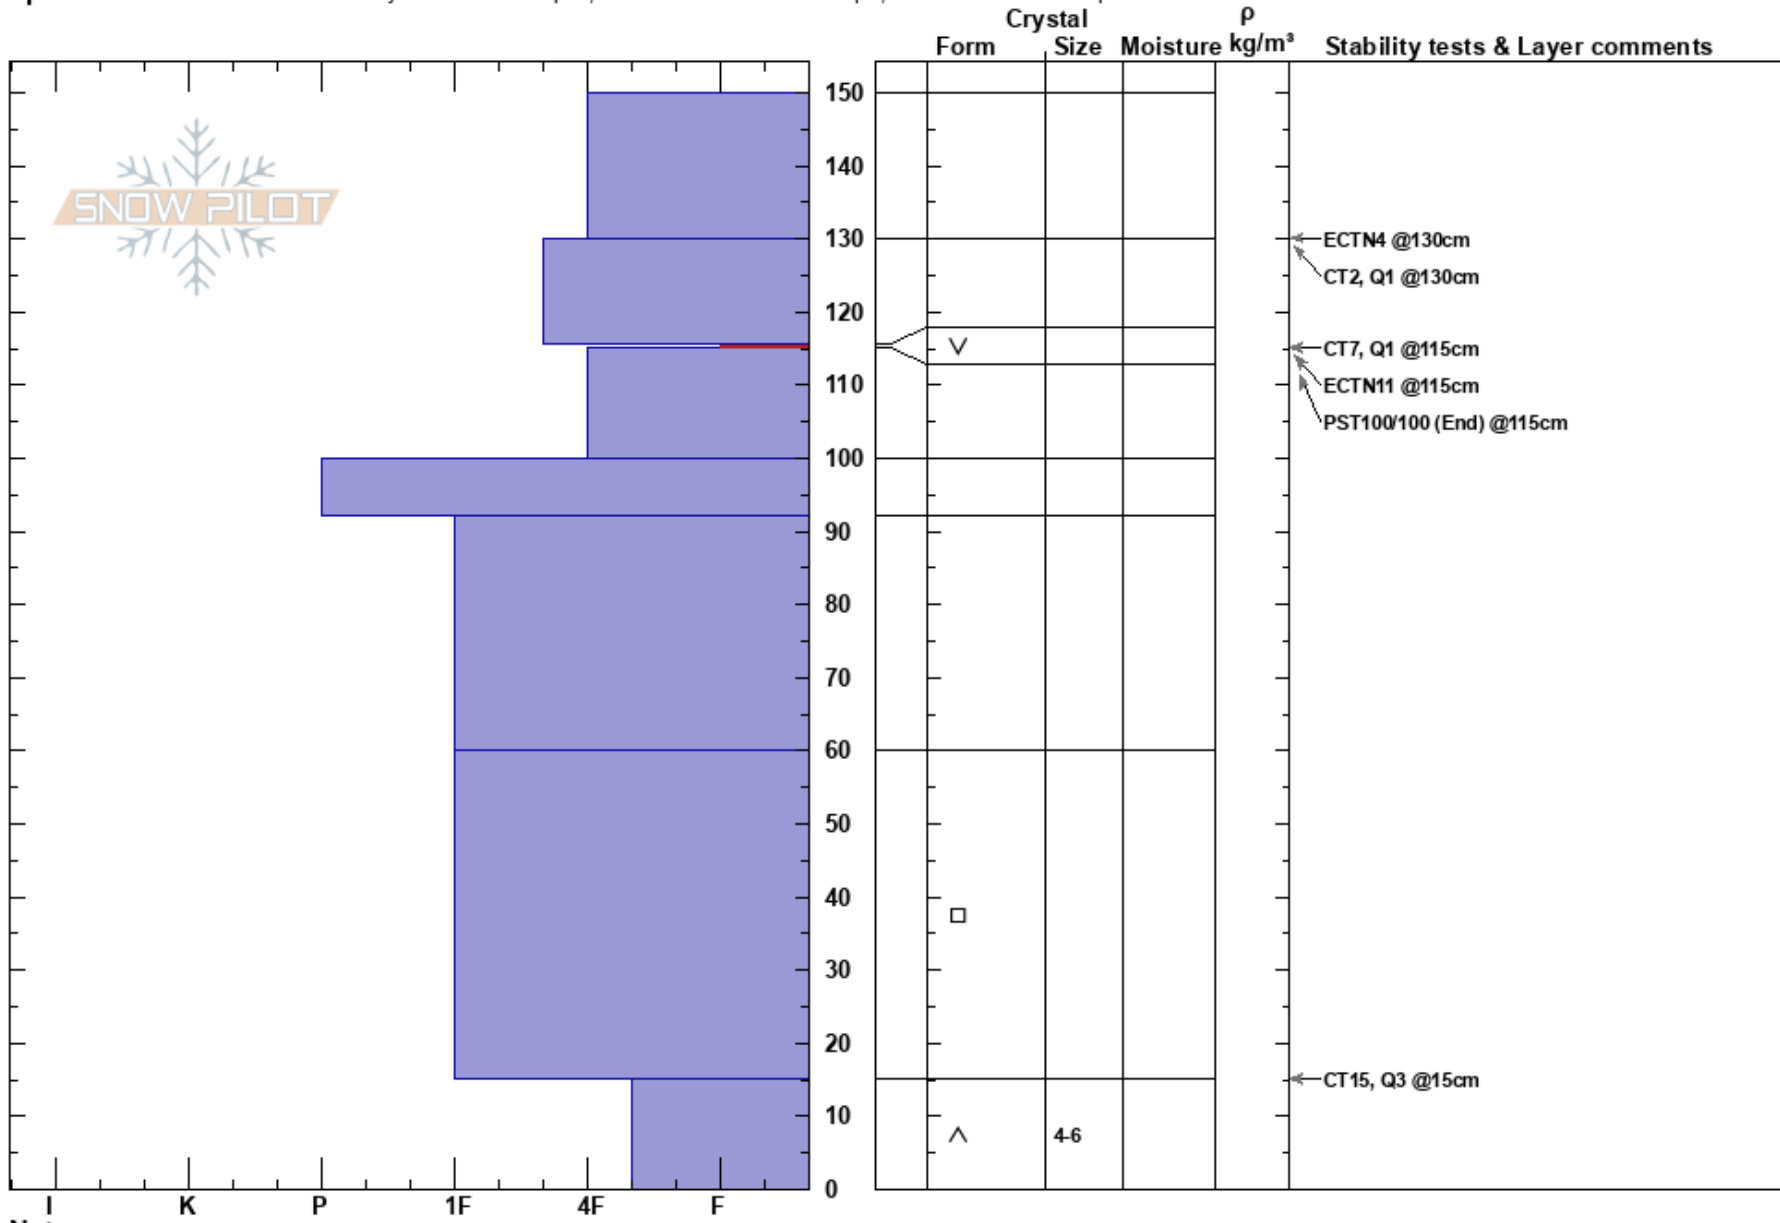

Carrot Basin
 Madison Range-S
 MT
 Elevation: 8850 ft
 Aspect: 60°

Doug Chabot-Admin
 02/05/2017 - 11:30am
 Co-ord: 44.97083N, -111.34047W
 Slope Angle: 28°
 Wind Loading: no

Stability: Good
 Air Temperature:
 Sky Cover: OVC
 Precipitation: NO
 Wind: SW Strong

HS:150
 Layer Notes:
 115.5-115cm:Problematic layer

Specifics: Recent avalanche activity on different slopes; Snowmobile tracks on slope; We snowmobiled slope

Notes: