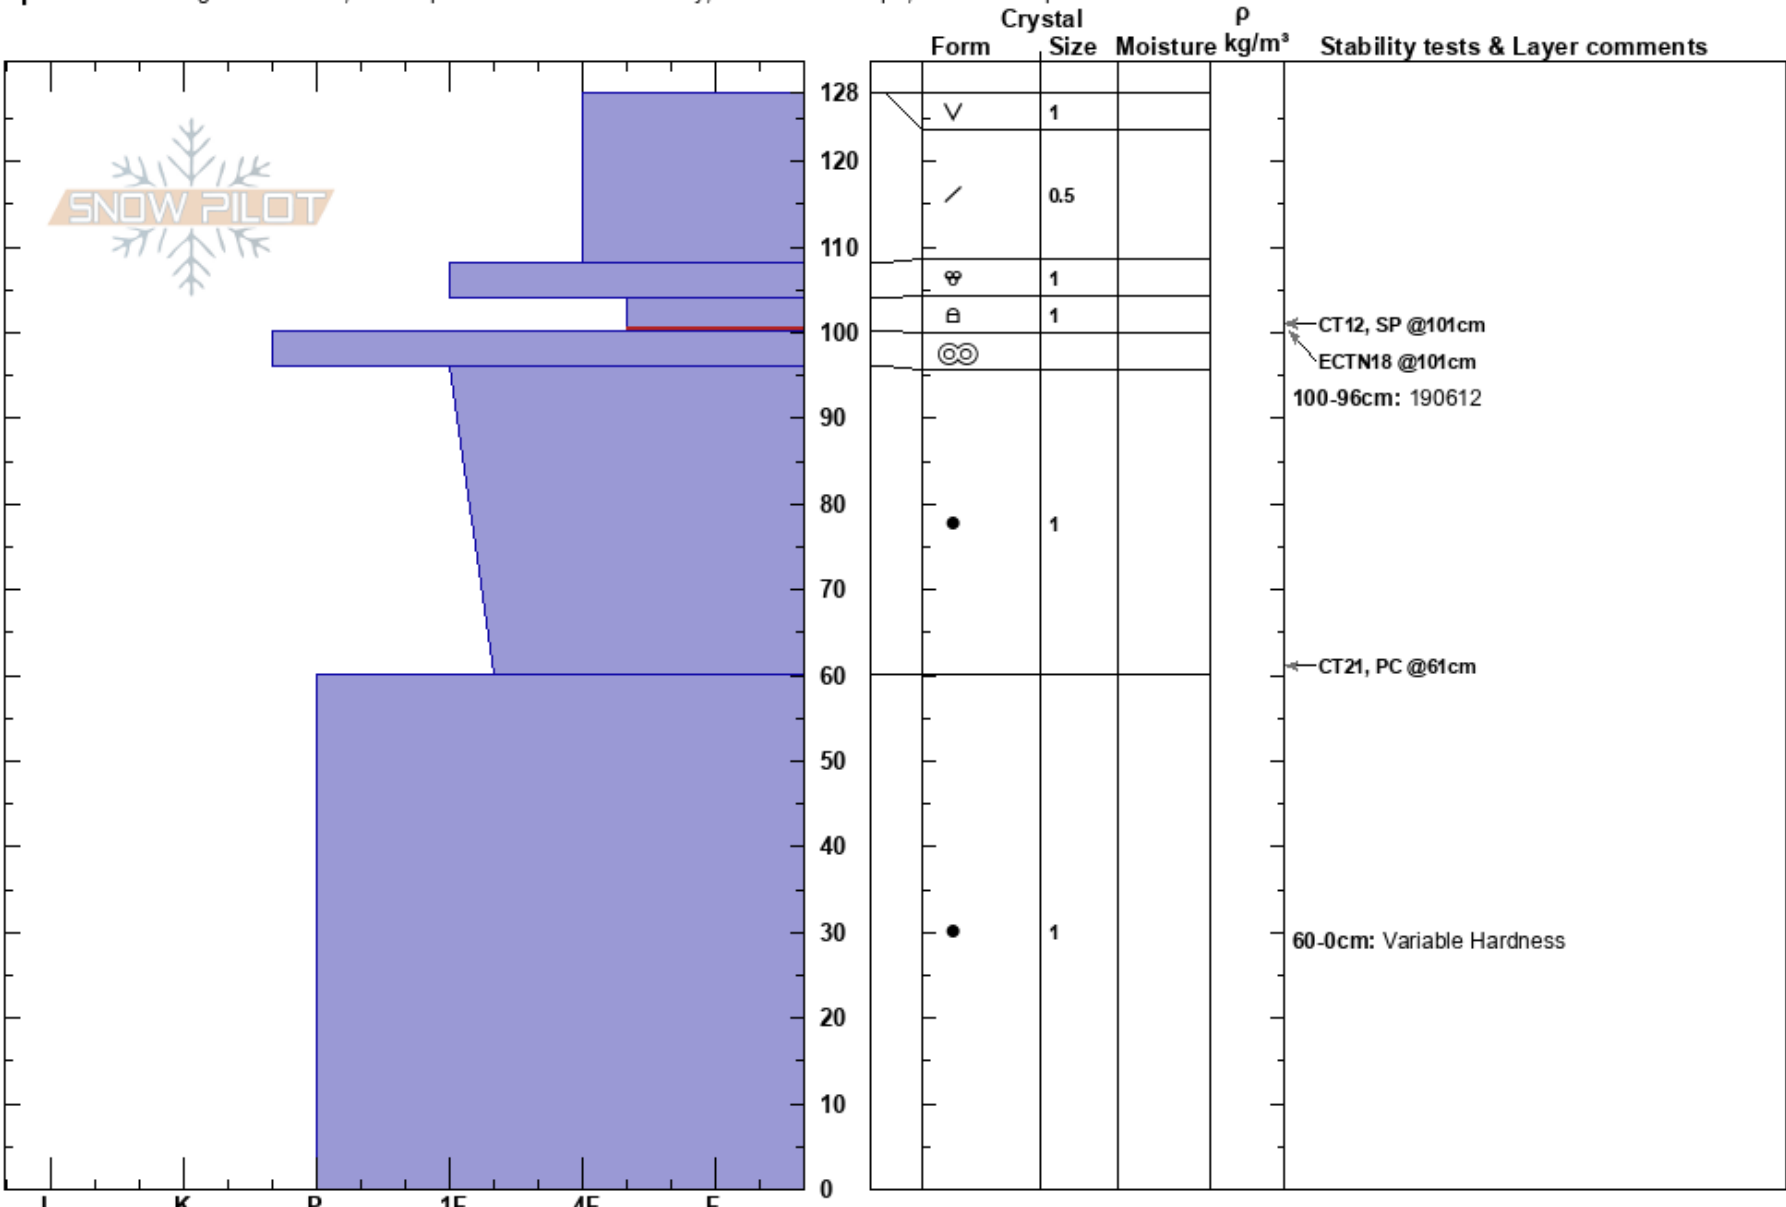

Keith's  
 Remarkables Range  
 New Zealand  
 Elevation: 1975 m  
 Aspect: 87°

Irene Henninger  
 20/06/2019 - 09:30  
 Co-ord: -45.05723N, -168.19827W  
 Slope Angle: 47°  
 Wind Loading:

Stability: Very Good  
 Air Temperature: -2°C  
 Sky Cover: BKN  
 Precipitation: NO  
 Wind: E Light Breeze

HS:128  
 PF:50  
 104-100cm: Problematic layer  
 100-96cm: 190612  
 60-0cm: Variable Hardness

Specifics: Pit dug in a Ski Area; Pit is representative of backcountry; Ski tracks on slope; We skied slope

Notes: 1-2mm SH on surface. Ground=scree with variable consistency and cavities near rocks with 1-2mm FC. Otherwise predominantly RG.