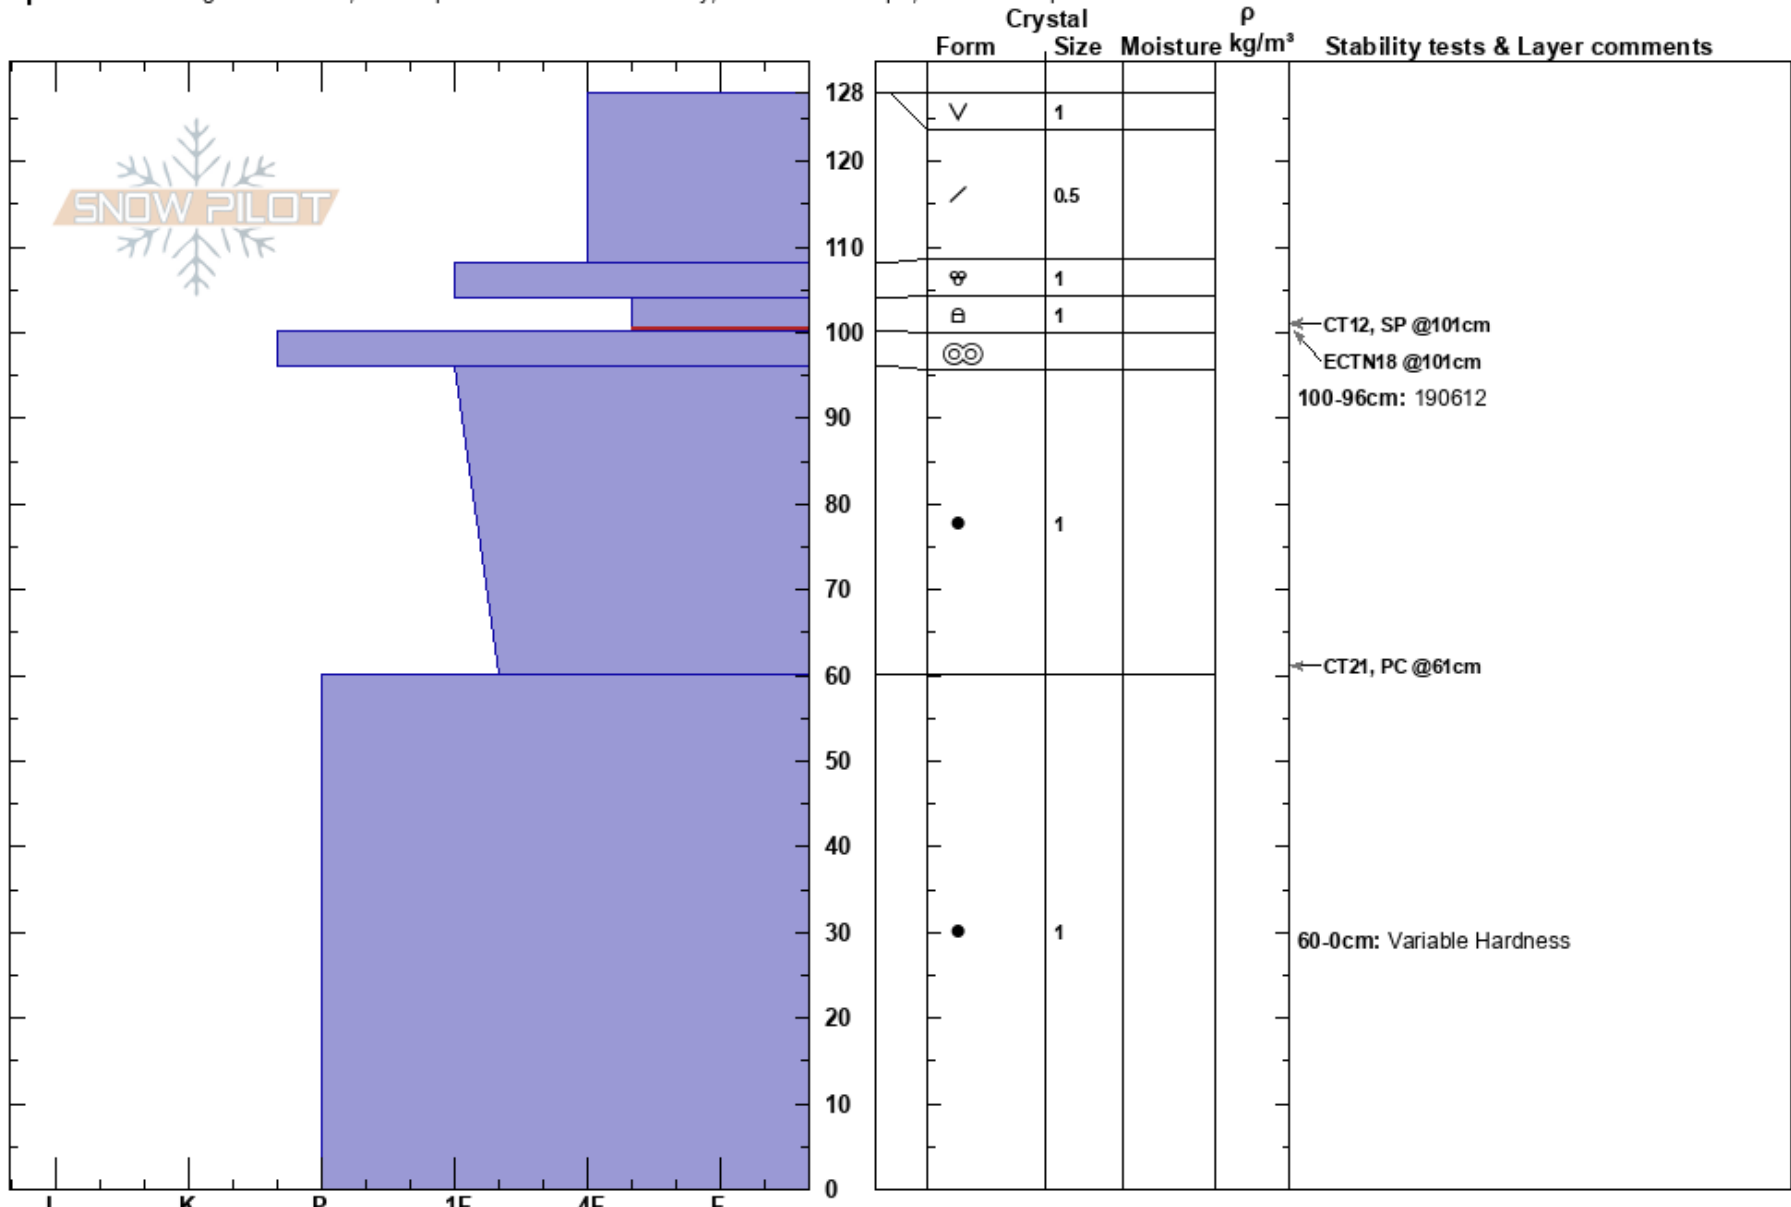

Keith's
 Remarkables Range
 New Zealand
 Elevation: 1975 m
 Aspect: 87°

Irene Henninger
 20/06/2019 - 09:30
 Co-ord: -45.05723N, -168.19827W
 Slope Angle: 47°
 Wind Loading:

Stability: Very Good
 Air Temperature: -2°C
 Sky Cover: BKN
 Precipitation: NO
 Wind: E Light Breeze

HS:128
 PF:50
 104-100cm: Problematic layer
 100-96cm: 190612
 60-0cm: Variable Hardness

Specifics: Pit dug in a Ski Area; Pit is representative of backcountry; Ski tracks on slope; We skied slope

Notes: 1-2mm SH on surface. Ground=scree with variable consistency and cavities near rocks with 1-2mm FC. Otherwise predominantly RG.