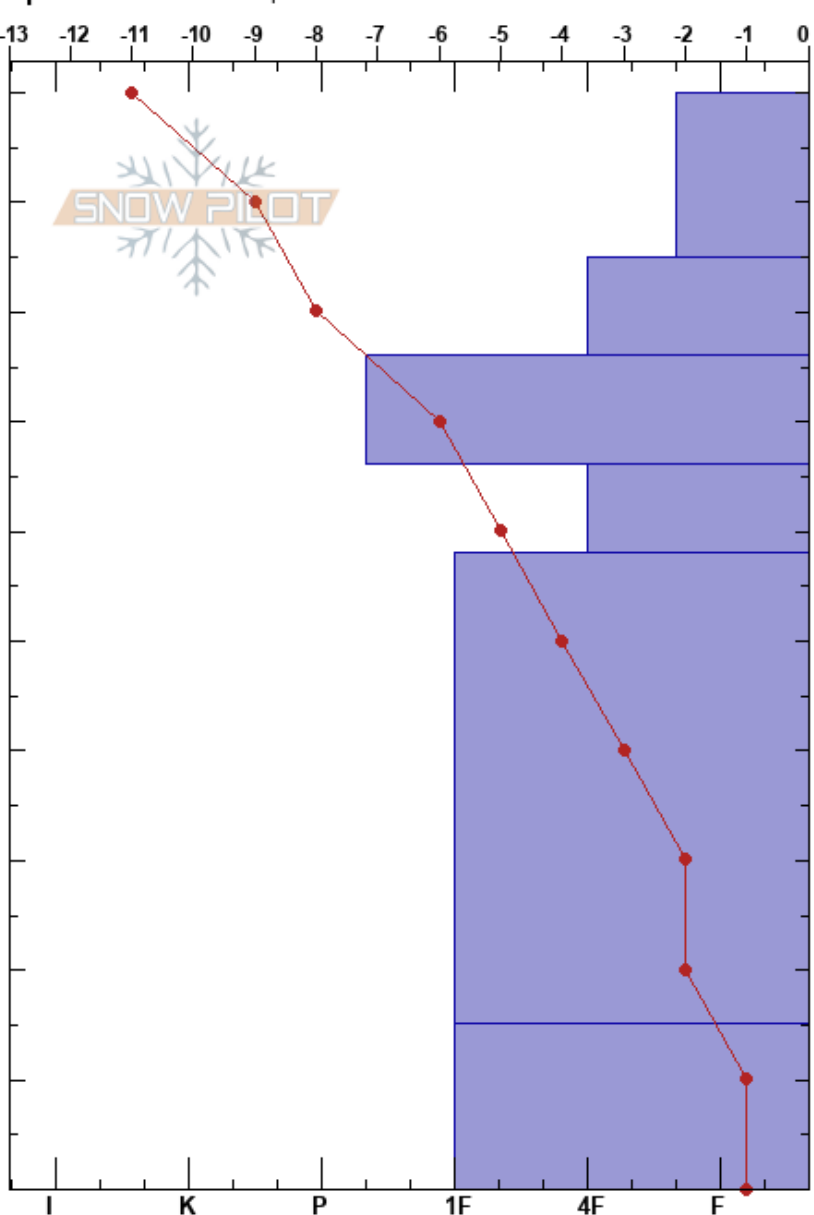

Gypsy Right
 Remarkables Range
 New Zealand
 Elevation: 1970 m
 Aspect: S
 Specifics: We skied slope

Remarks Snow Safety
 19/06/2019 - 13:00
 Co-ord: -45.05011S, 168.82573E
 Slope Angle: 30°
 Wind Loading:

Stability: **HS:100**
 Air Temperature: -11°C **PS: 10** 100-85cm:Problematic layer
 Sky Cover: FEW
 Precipitation: NO
 Wind: Calm

Form	Crystal		ρ kg/m ³	Stability tests & Layer comments
	Size	Moisture		
—	0.5			
/	1			← CT12, RP @86cm ← ECTN12 @86cm
•	0.5			
/	1			
•	1			
⊙	3			

Notes: Ground= Scree. Pit by Grice Adams and Joe Vercellotti.