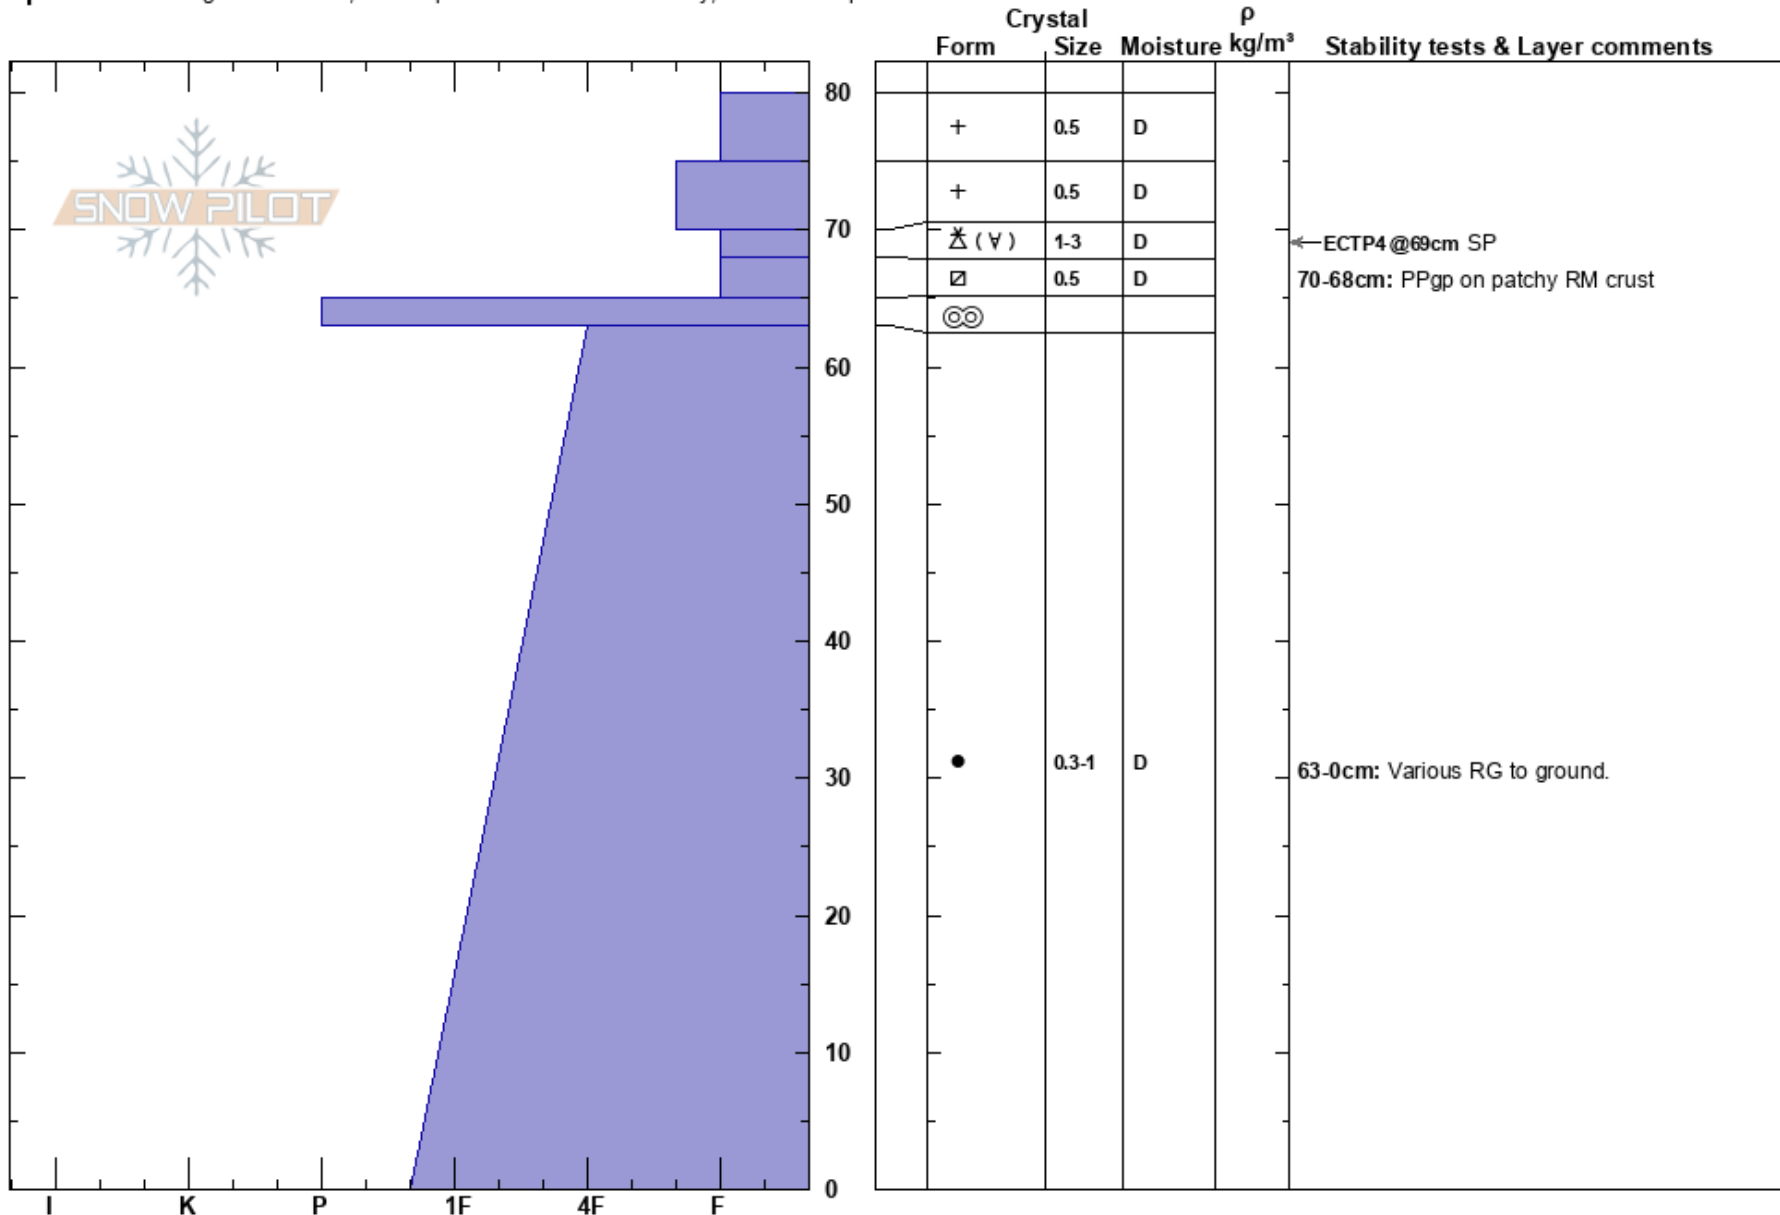

Rainbow
 Remarkables Range
 New Zealand
 Elevation: 1940 m
 Aspect: S

Remarks Snow Safety
 17/06/2019 - 23:30
 Co-ord: -45.05561S, 168.80290E
 Slope Angle: 34°
 Wind Loading: yes

Stability: Good
 Air Temperature: -7°C
 Sky Cover: OVC
 Precipitation: S1
 Wind: SE Moderate

HS:80
 PS: 10
 Layer Notes:
 70-68cm: PPgp on patchy RM crust
 70-68cm: Problematic layer
 63-0cm: Various RG to ground.

Specifics: Pit dug in a Ski Area; Pit is representative of backcountry; We skied slope

Notes: Test pit. Grain Id @ layer of concern was difficult. Hard to differentiate between PPgp and PPrm layer. Isolated areas of buried SHsu obs in region at same depth.