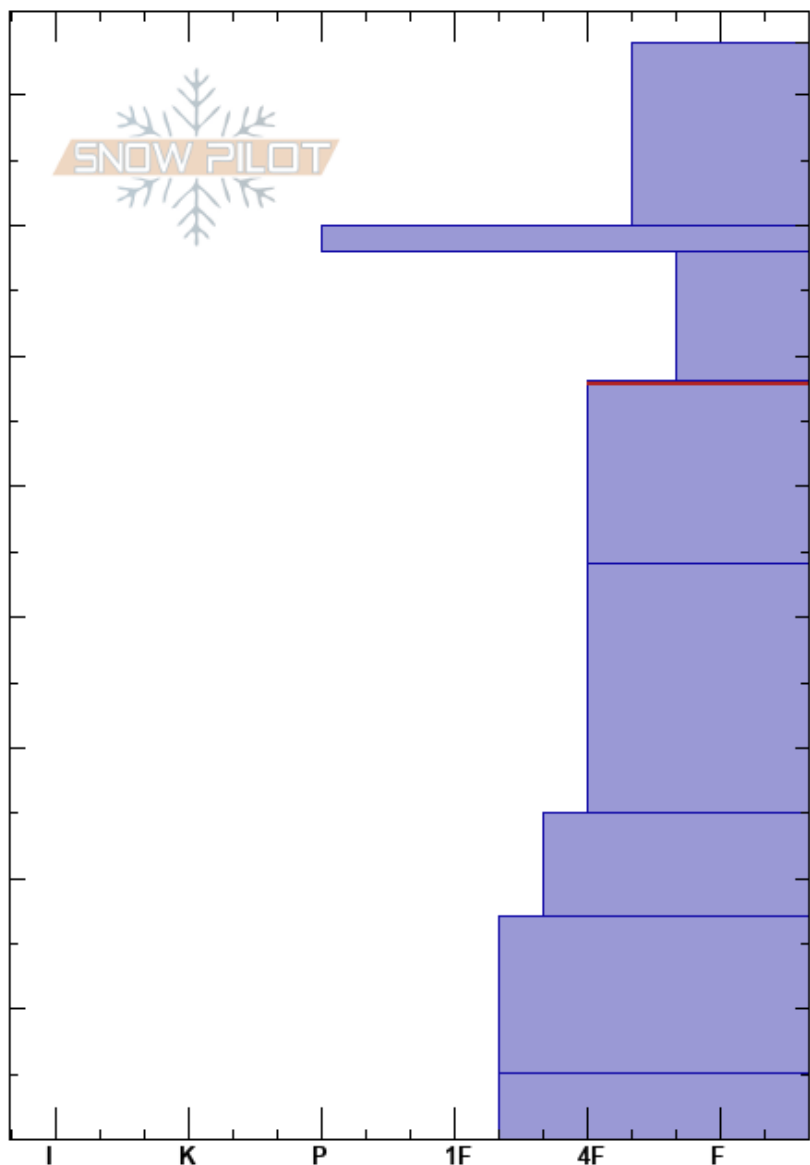

Middle Basin
 Madison Range-N
 MT
Elevation: 9280 ft
Aspect: 103°
Specifics: Cracking

Chris Bilbrey
 02/04/2017 - 10:45am
Co-ord: 45.32751N, -111.38186W
Slope Angle: 27°
Wind Loading: yes

Stability: Fair Stable **HS:**84
Air Temperature: -5°C
Sky Cover: BKN
Precipitation: NO
Wind: W Moderate

Layer Notes:
 58-44cm: Problematic layer

Crystal Form	Crystal Size	Moisture	ρ kg/m ³	Stability tests & Layer comments
+ (/)	0.5			
-				← CT12, Q2 @71cm ← ECTN16 @71cm
∅	0.5-1			
□	1			← CT16, Q3 @55cm ← ECTN18 @55cm ← 2x PST39/100 (SF) @55cm ← PST35/100 (SF) @55cm
□	1.5			← CT22, Q2 @37cm
□	2			
⊖	2-2.5			
∧	2.5-3			