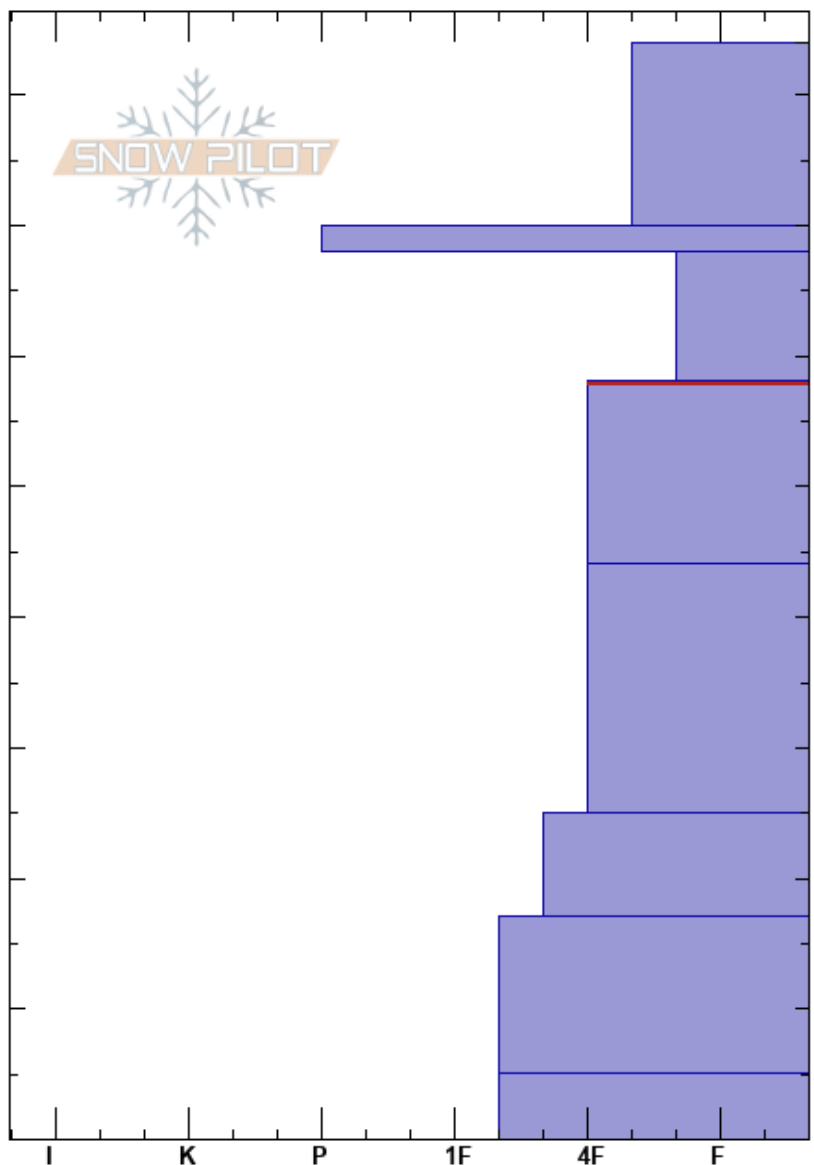

Middle Basin
 Madison Range-N
 MT
Elevation: 9280 ft
Aspect: 103°
Specifics: Cracking

Chris Bilbrey
 02/04/2017 - 10:45am
Co-ord: 45.32751N, -111.38186W
Slope Angle: 27°
Wind Loading: yes

Stability: Fair Stable
Air Temperature: -5°C
Sky Cover: BKN
Precipitation: NO
Wind: W Moderate

HS:84
 58-44cm:Problematic layer

Crystal Form	Crystal Size	Moisture	ρ kg/m ³	Stability tests & Layer comments
+ (/)	0.5			
-				← CT12, Q2 @71cm ← ECTN16 @71cm
∅	0.5-1			
□	1			← CT16, Q3 @55cm ← ECTN18 @55cm ← 2x PST39/100 (SF) @55cm ← PST35/100 (SF) @55cm
□	1.5			← CT22, Q2 @37cm
□	2			
⊖	2-2.5			
∧	2.5-3			