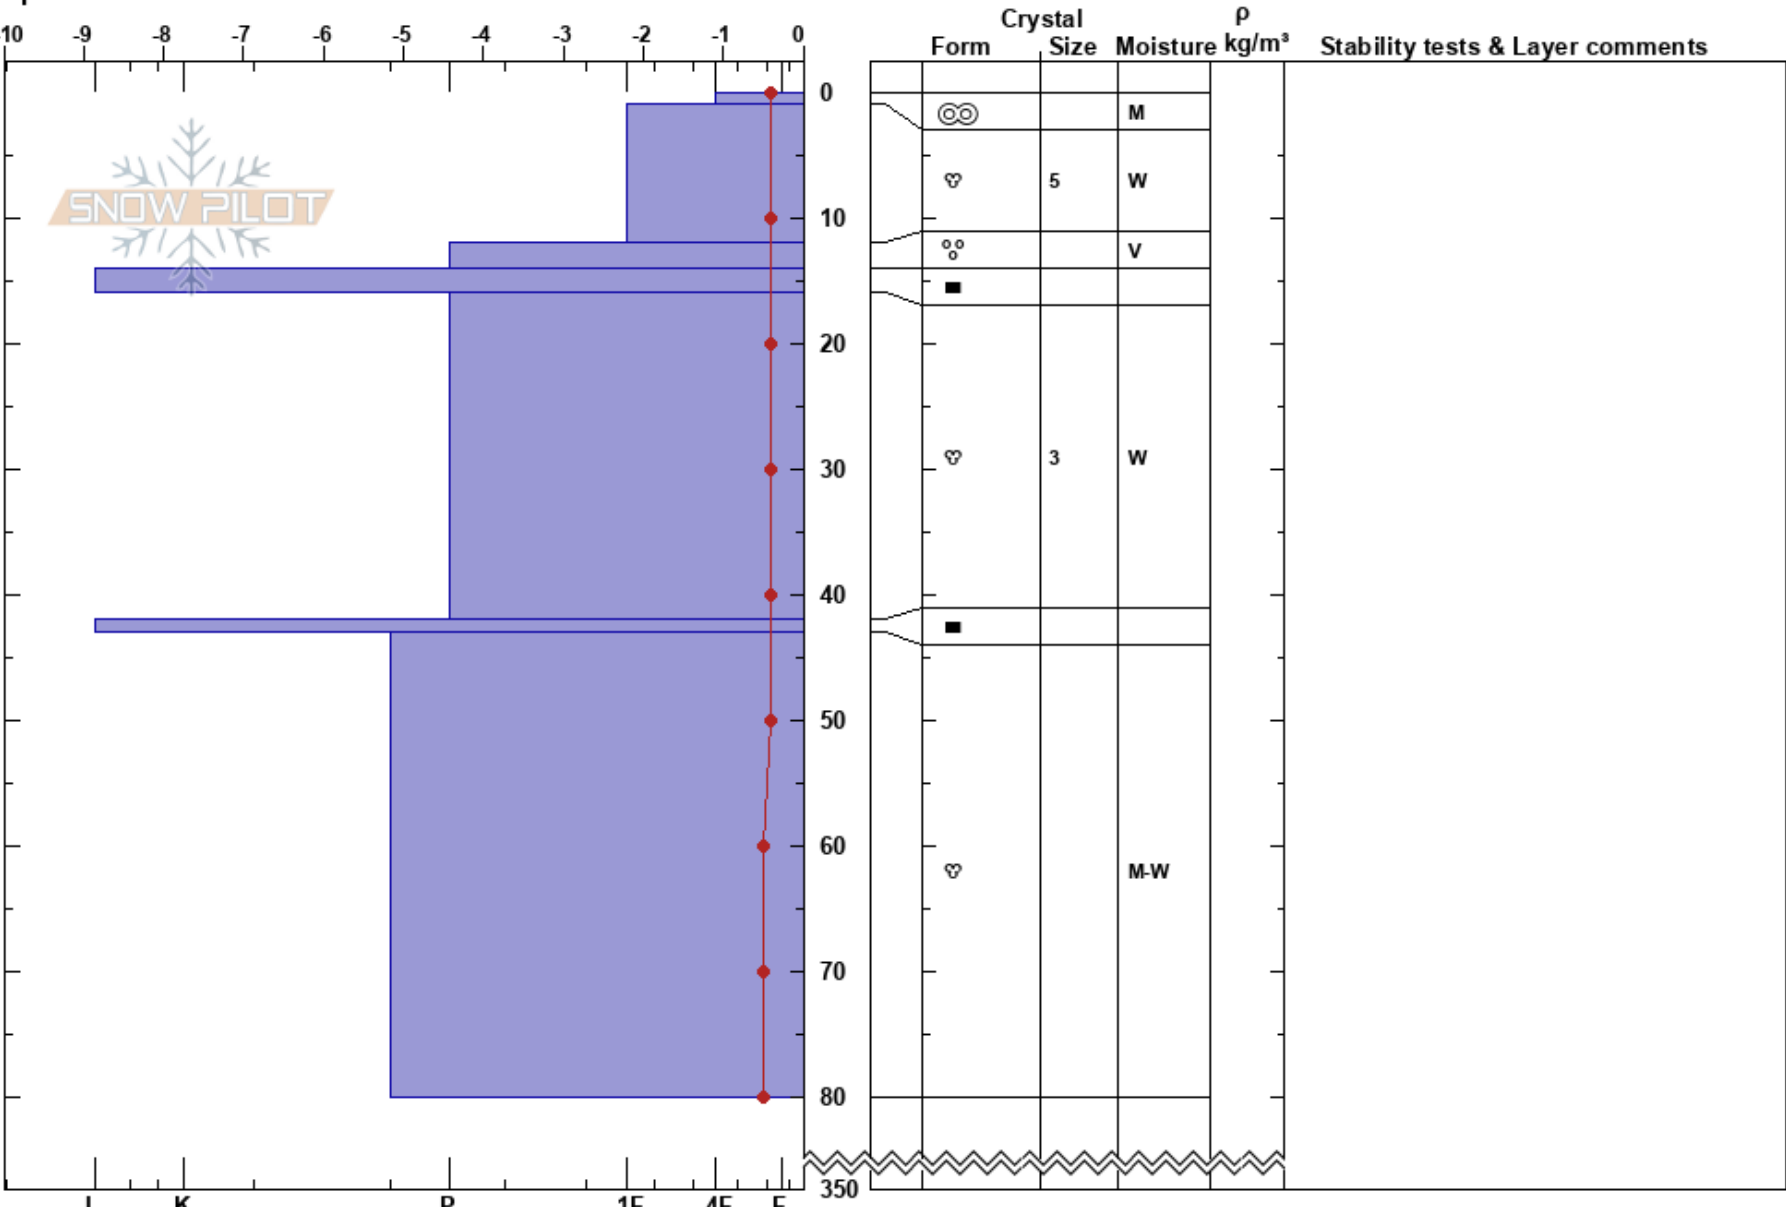

Hamrafjället Mitt 1054
 Funäsfjällen
 Sweden
Elevation: 1054 m
Aspect: S
Specifics:

Mattias Åberg
 28/04/2019 - 10:00
Co-ord:
Slope Angle: 30°
Wind Loading:

Stability:
Air Temperature: **HS:**350 **Layer Notes:**
 PF:4 12-14cm:Problematic layer
Sky Cover:
Precipitation:
Wind: